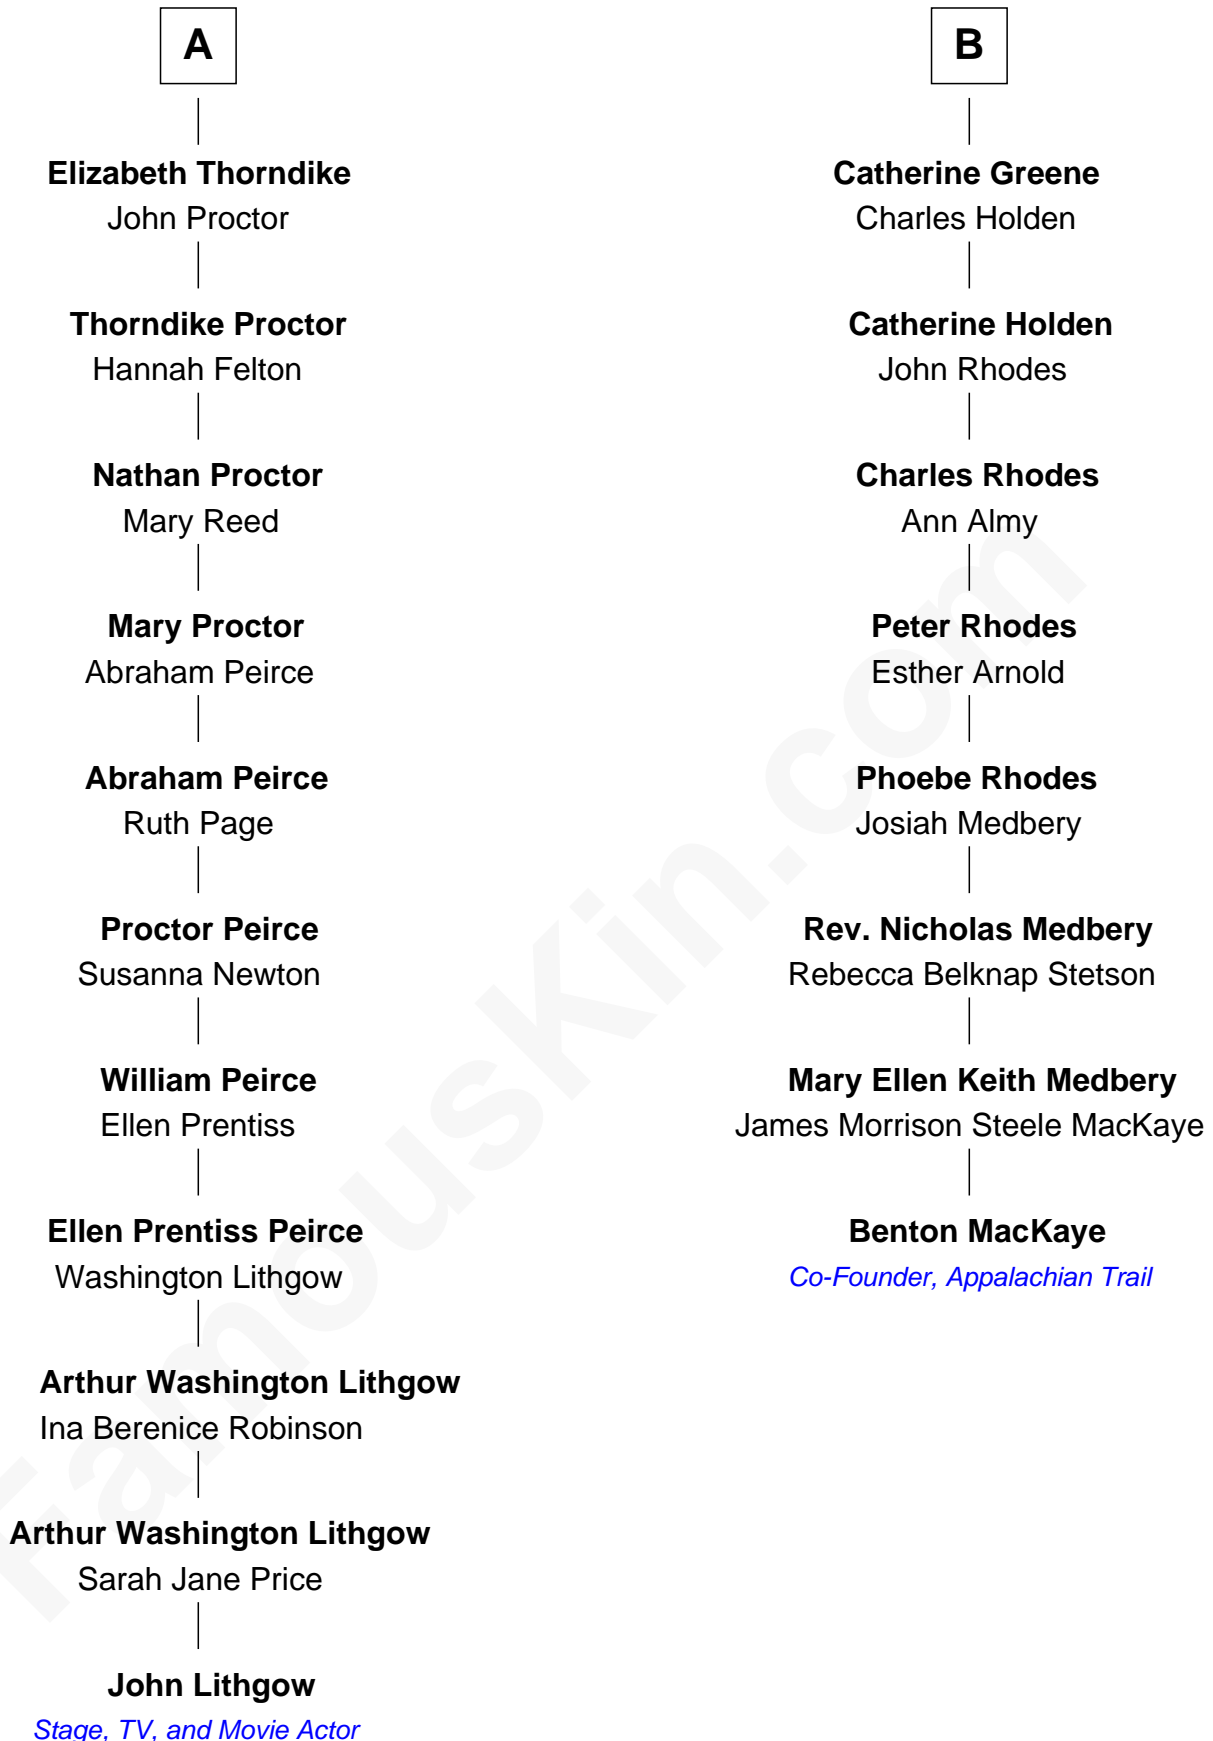

# FamousKin.com Relationship Chart of

**John Lithgow**

*Stage, TV, and Movie Actor*

14th cousin 3 times removed of

**Benton MacKaye**

*Co-Founder, Appalachian Trail*

John Lithgow photo by [David Shankbone](#) (CC BY-SA 3.0)