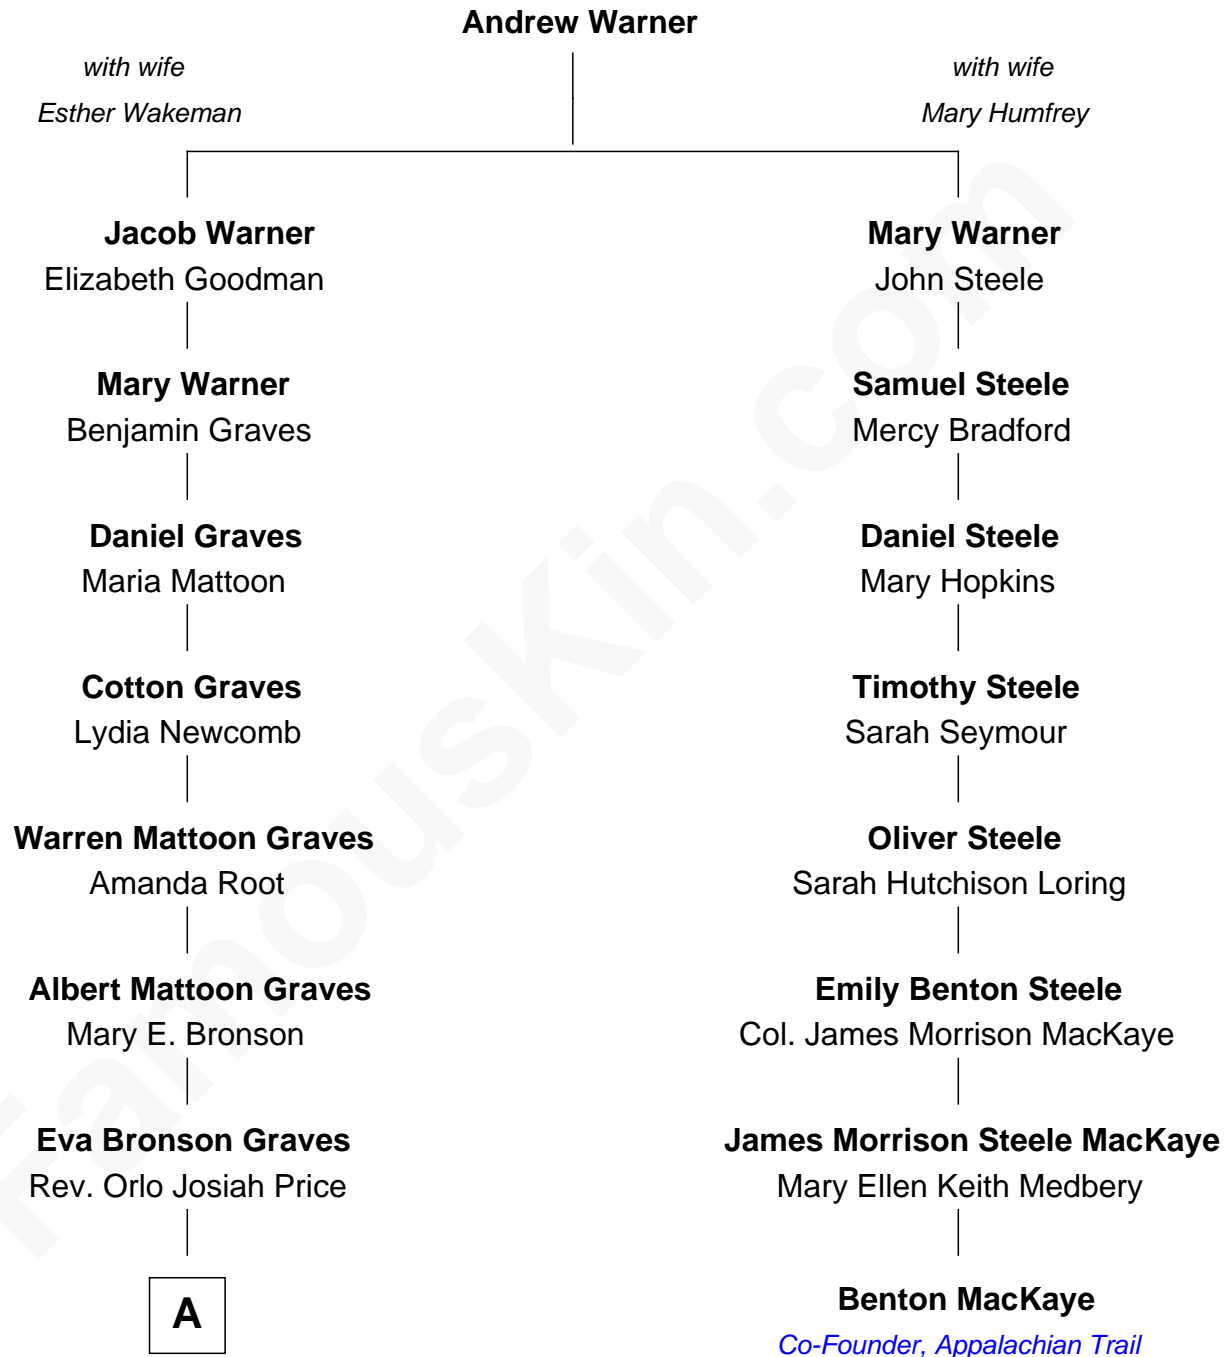

FamousKin.com Relationship Chart of

John Lithgow

Stage, TV, and Movie Actor

7th cousin 1 time removed of

Benton MacKaye

Co-Founder, Appalachian Trail

A

—
Sarah Jane Price
Arthur Washington Lithgow

—
John Lithgow
Stage, TV, and Movie Actor

FamousKin.com