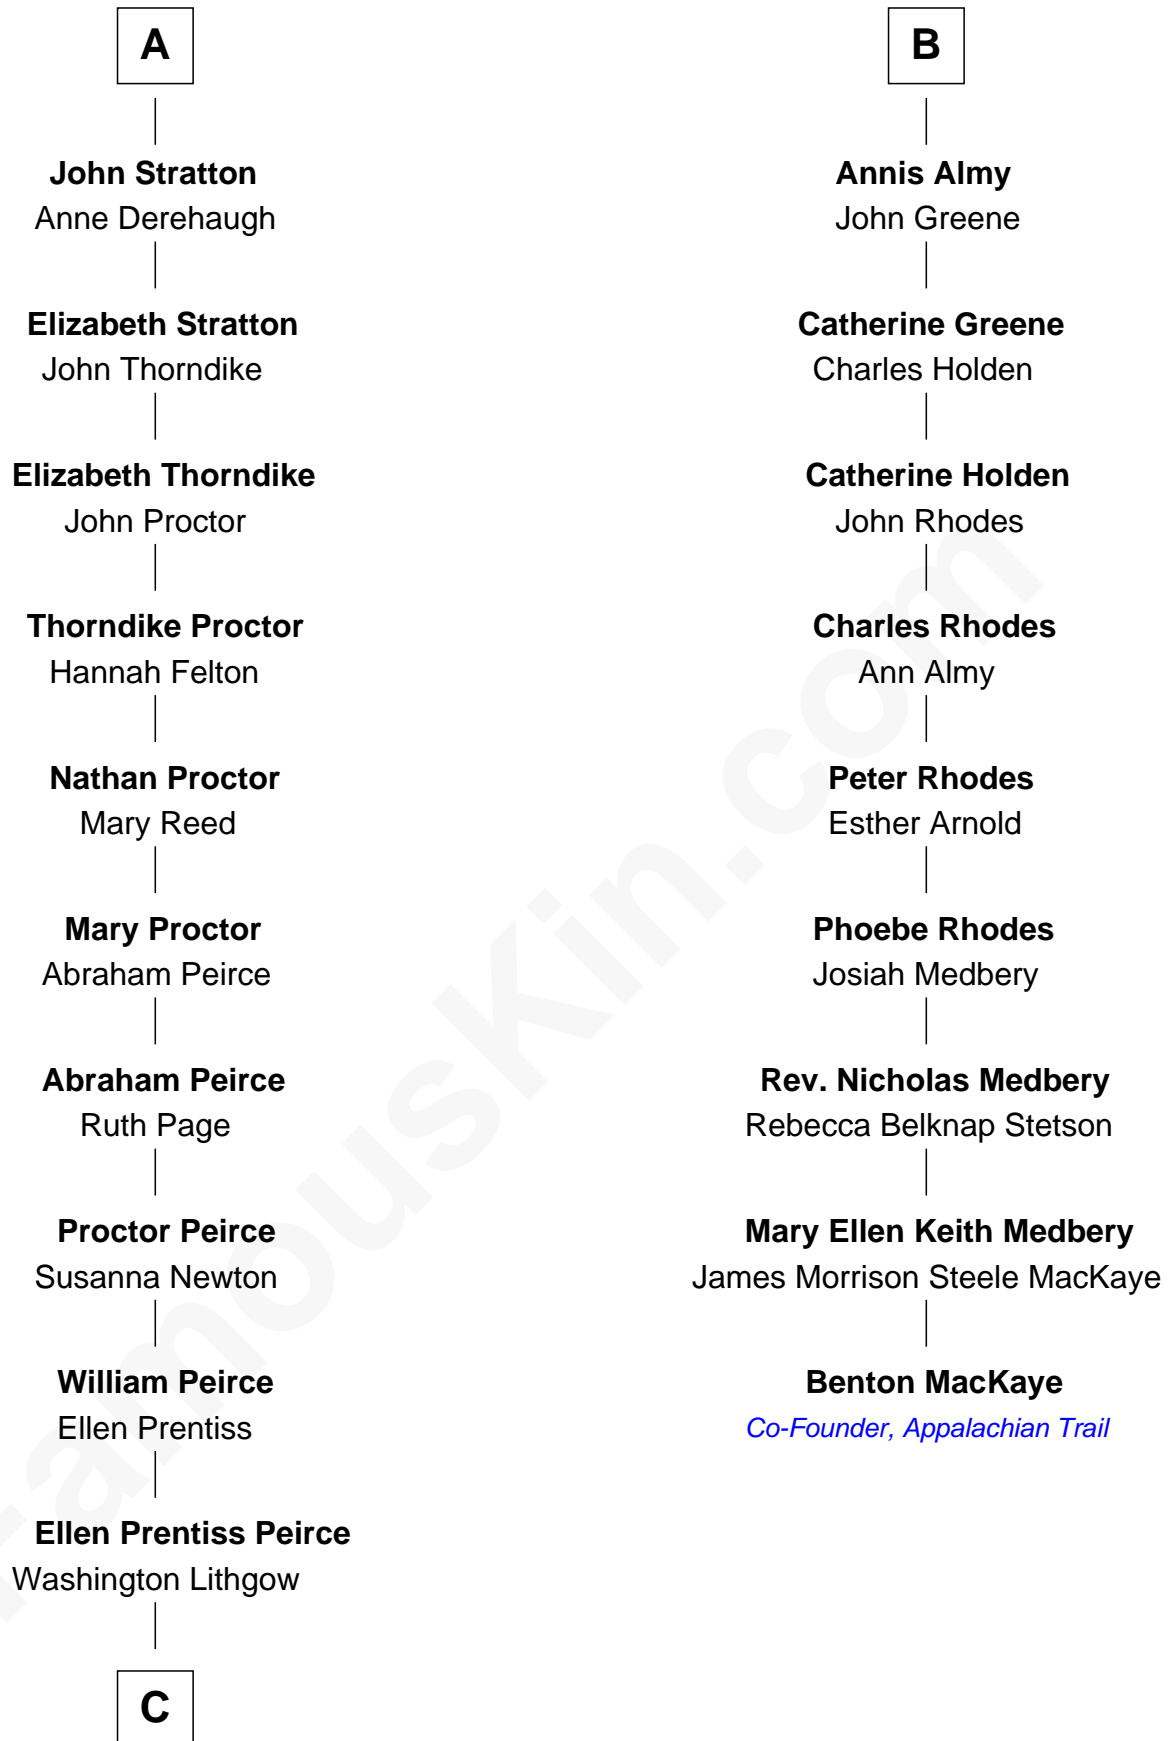

# FamousKin.com Relationship Chart of

**John Lithgow**

*Stage, TV, and Movie Actor*

15th cousin 4 times removed of

**Benton MacKaye**

*Co-Founder, Appalachian Trail*

**C**

—  
**Arthur Washington Lithgow**

Ina Berenice Robinson

—  
**Arthur Washington Lithgow**

Sarah Jane Price

—  
**John Lithgow**

*Stage, TV, and Movie Actor*

FamousKin.com