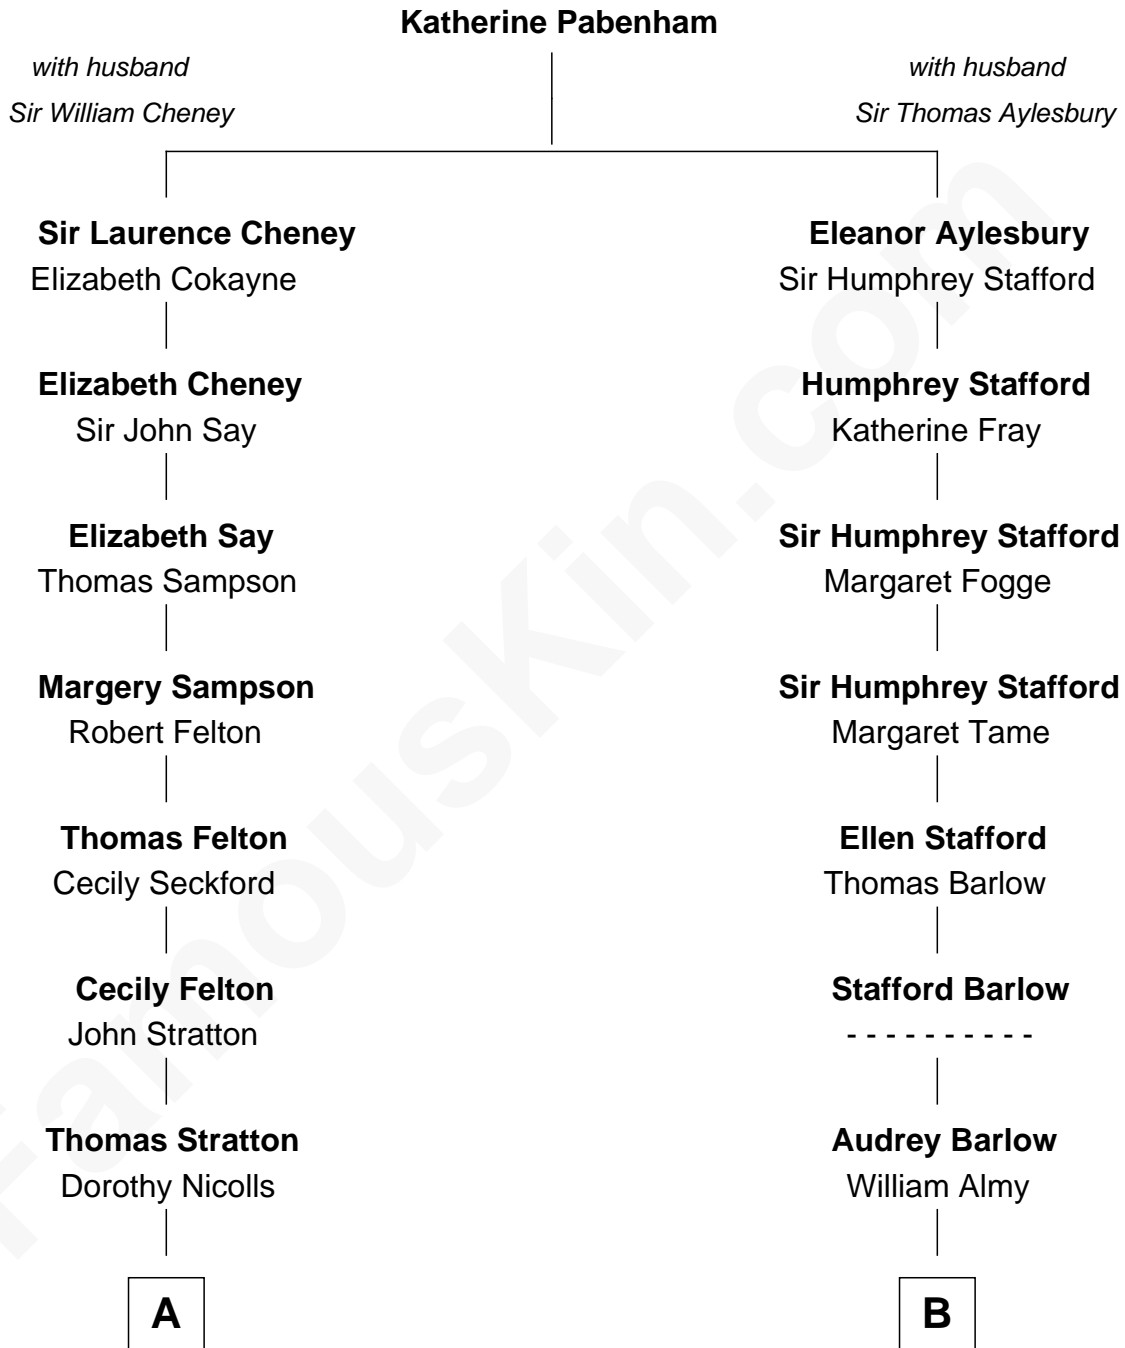

# FamousKin.com Relationship Chart of

**John Lithgow**

*Stage, TV, and Movie Actor*

15th cousin 4 times removed of

**Benton MacKaye**

*Co-Founder, Appalachian Trail*

**C**

—  
**Arthur Washington Lithgow**

Ina Berenice Robinson

—  
**Arthur Washington Lithgow**

Sarah Jane Price

—  
**John Lithgow**

*Stage, TV, and Movie Actor*

FamousKin.com