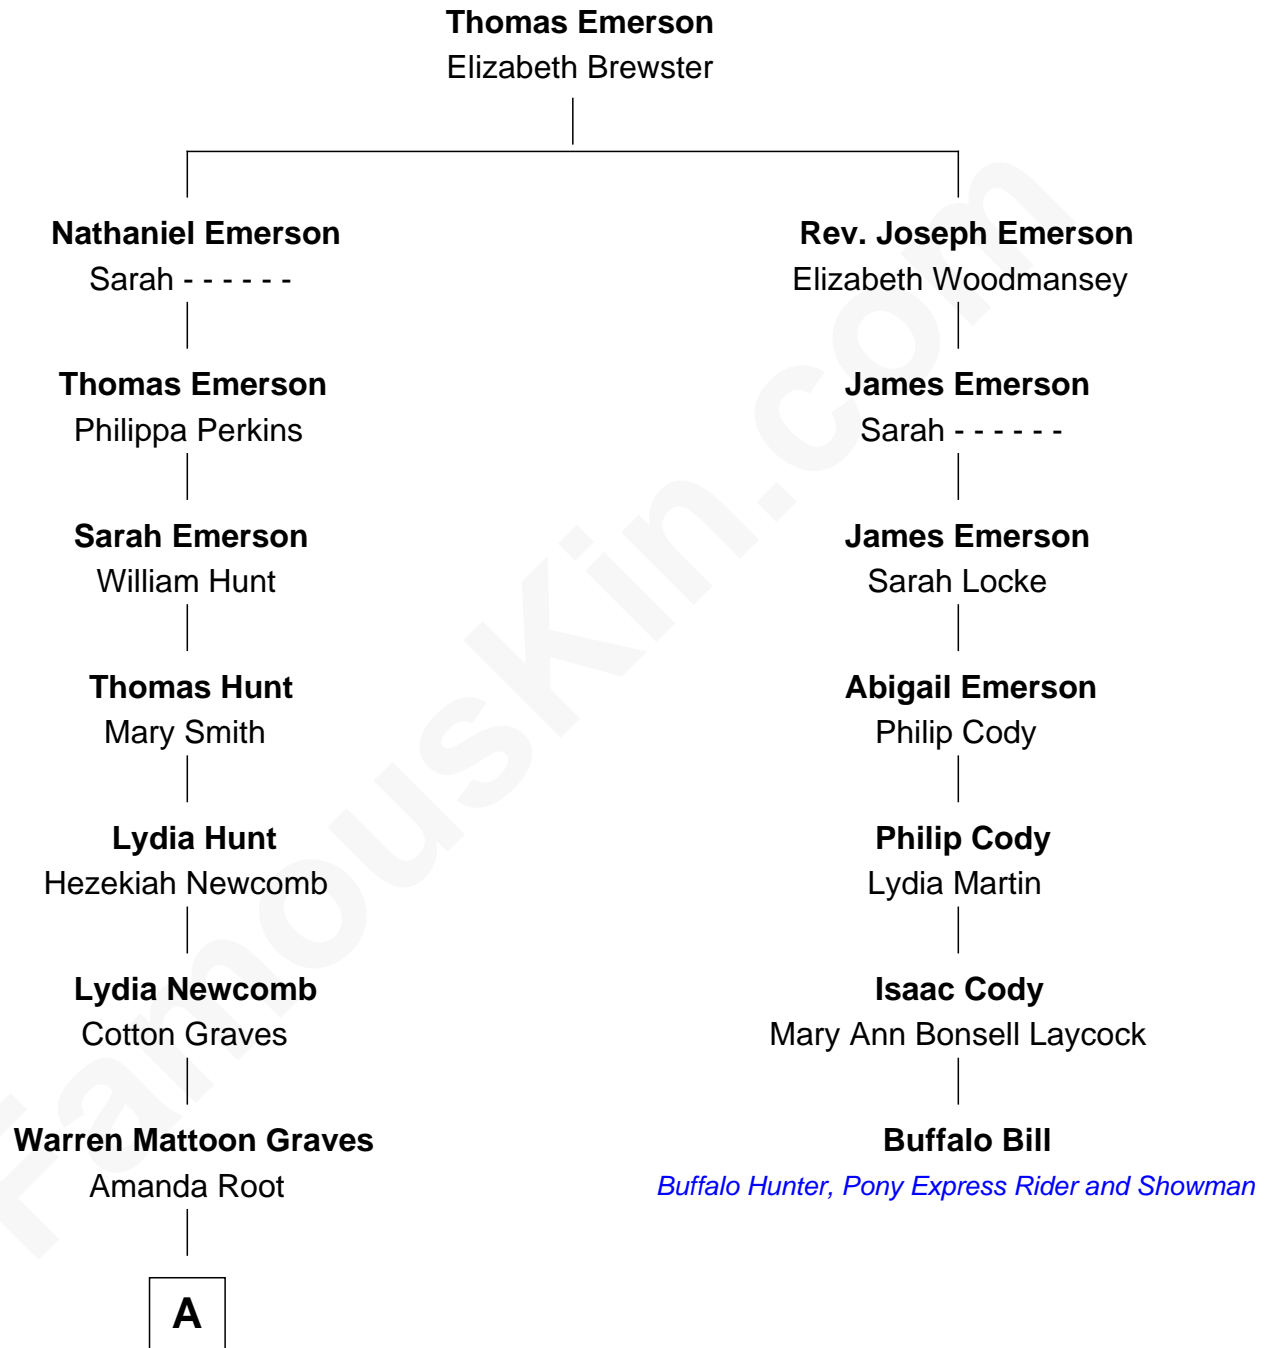

# FamousKin.com Relationship Chart of

**John Lithgow**

*Stage, TV, and Movie Actor*

6th cousin 4 times removed of

**Buffalo Bill**

*Buffalo Hunter, Pony Express Rider and Showman*

**A**

—  
**Albert Mattoon Graves**

Mary E. Bronson

—  
**Eva Bronson Graves**

Rev. Orlo Josiah Price

—  
**Sarah Jane Price**

Arthur Washington Lithgow

—  
**John Lithgow**

*Stage, TV, and Movie Actor*