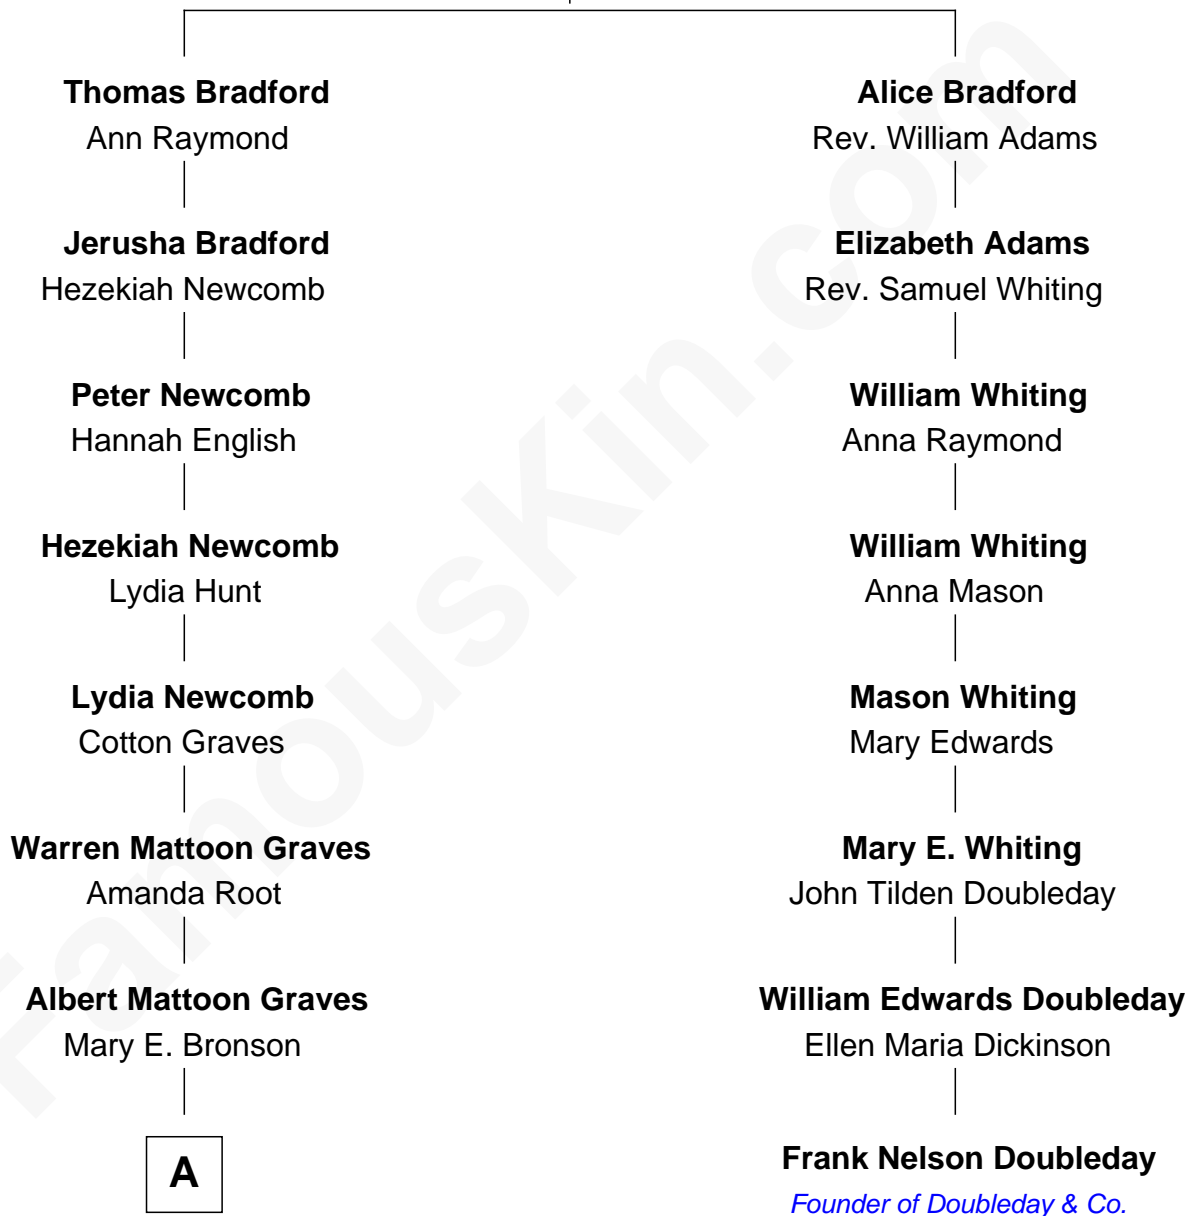

# FamousKin.com Relationship Chart of

**John Lithgow**

*Stage, TV, and Movie Actor*

7th cousin 2 times removed of

**Frank Nelson Doubleday**

*Founder of Doubleday & Co.*

**William Bradford**

Alice Richards

A

**A**

**Eva Bronson Graves**

Rev. Orlo Josiah Price

**Sarah Jane Price**

Arthur Washington Lithgow

**John Lithgow**

*Stage, TV, and Movie Actor*