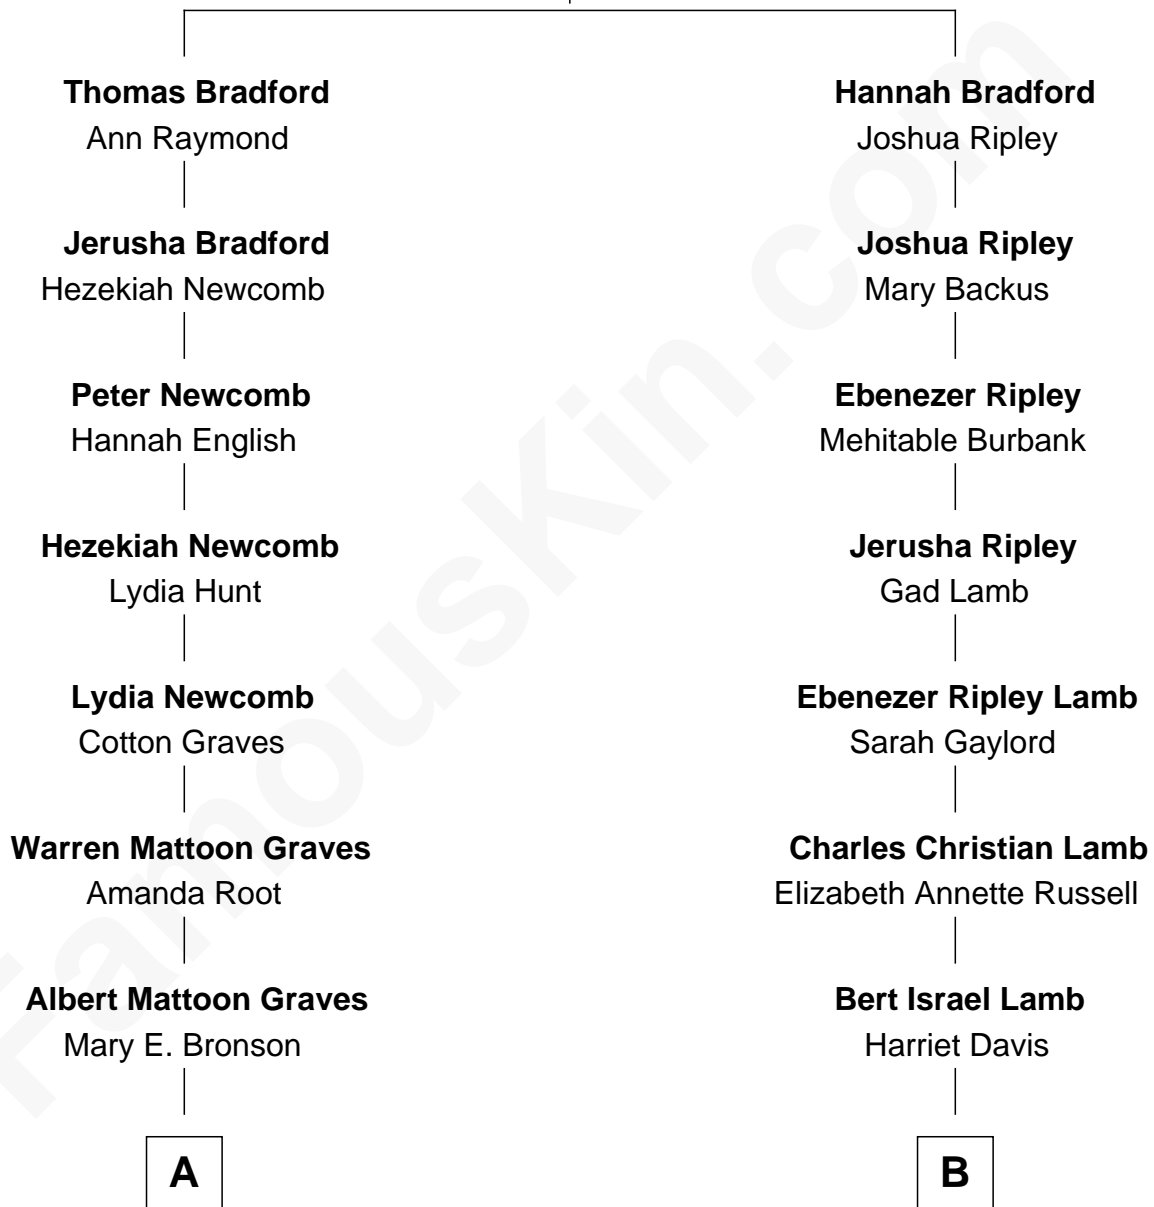

FamousKin.com Relationship Chart of

John Lithgow

Stage, TV, and Movie Actor

9th cousin of

Christopher Reeve

Movie Actor

William Bradford

Alice Richards

A

Eva Bronson Graves

Rev. Orlo Josiah Price

Sarah Jane Price

Arthur Washington Lithgow

John Lithgow

Stage, TV, and Movie Actor

B