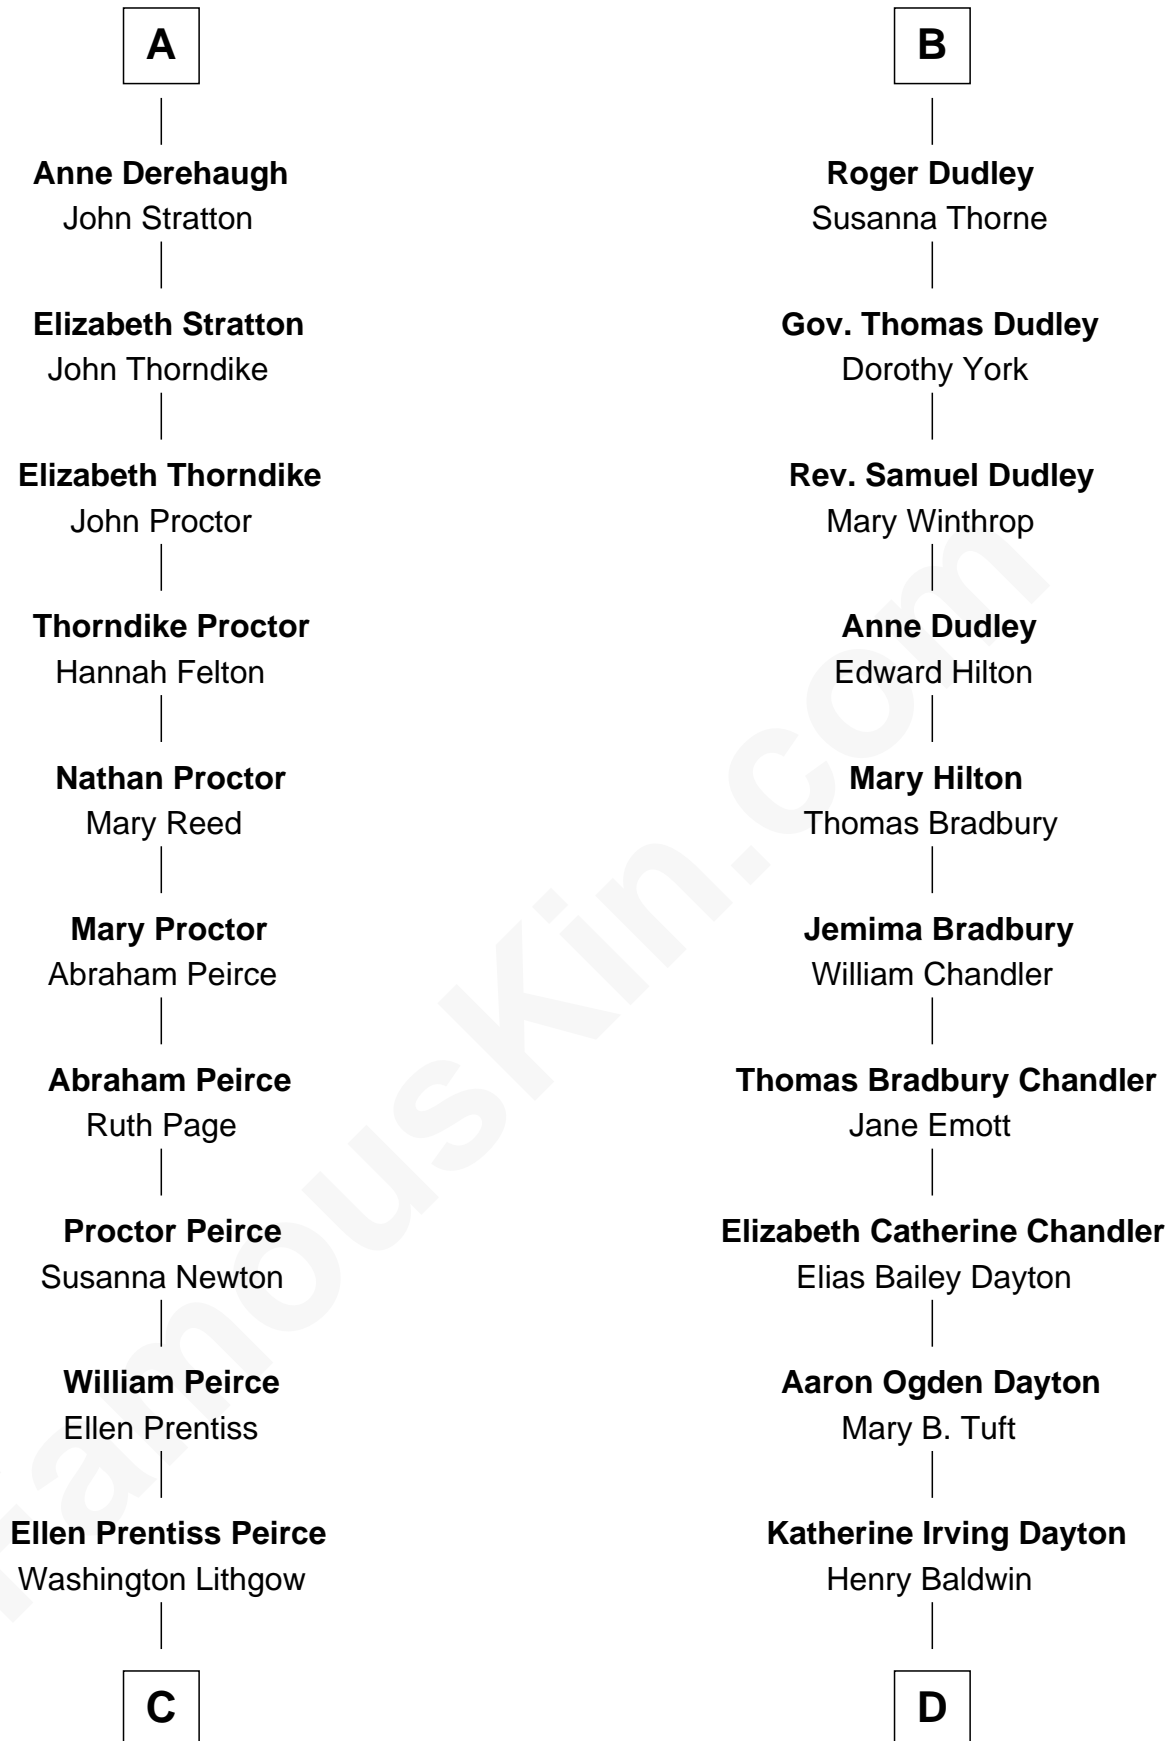

FamousKin.com Relationship Chart of

John Lithgow

Stage, TV, and Movie Actor

19th cousin 1 time removed of

Christopher Reeve

Movie Actor

Sir Philip le Despencer

Elizabeth - - - - -

Sir Philip le Despencer

Elizabeth de Tibetot

Margery Despencer

Sir Roger Wentworth

Henry Wentworth

Elizabeth Howard

Margery Wentworth

Sir William Waldegrave

Dorothy Waldegrave

Sir John Spring

Frances Spring

Edmund Wright

Mary Wright

William Derehaugh

A

Alice le Despenser

Cecily Willoughby

Sir John Sutton

Cecily Grey

Sir Henry Dudley

- - - - - Ashton

Probable

B

C