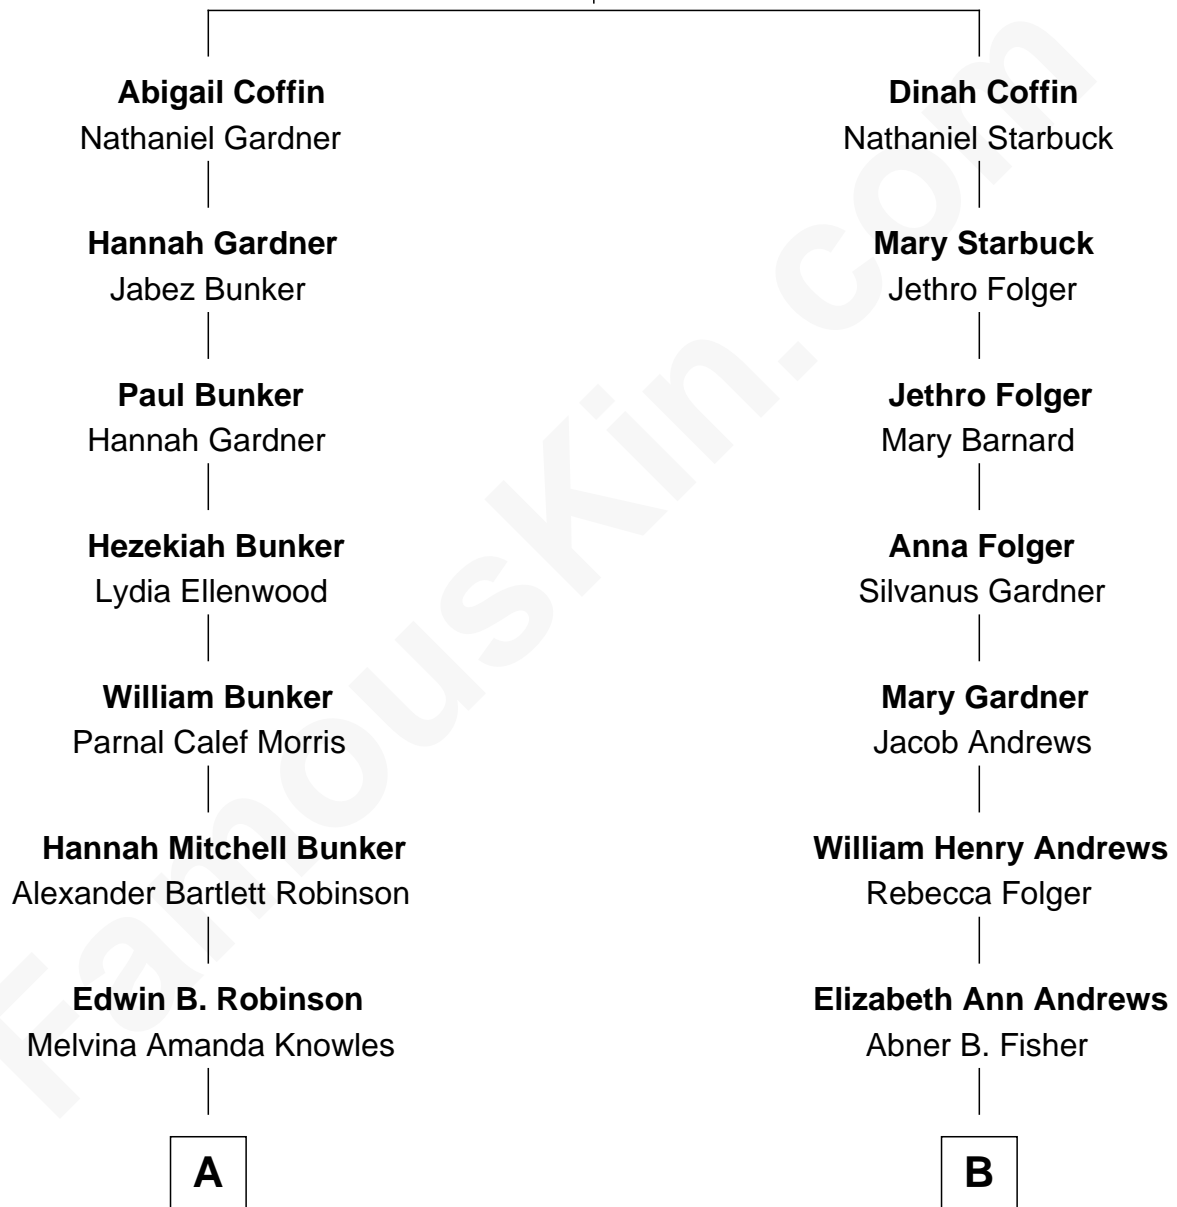

# FamousKin.com Relationship Chart of

**John Lithgow**

*Stage, TV, and Movie Actor*

9th cousin 2 times removed of

**Amy Poehler**

*Actress and Comedienne*

**James Coffin**  
Mary Severance

**A**

**Ina Berenice Robinson**  
Arthur Washington Lithgow

**Arthur Washington Lithgow**  
Sarah Jane Price

**John Lithgow**  
*Stage, TV, and Movie Actor*

**B**

**Eugene B. Fisher**  
Frances Catharine Baxendale

**Elizabeth Adelaide Fisher**  
James S. Andrews

**Anna Marie Andrews**  
Carl Poehler

**William Grinstead Poehler**  
Eileen Frances Milmore

**Amy Poehler**  
*Actress and Comedienne*