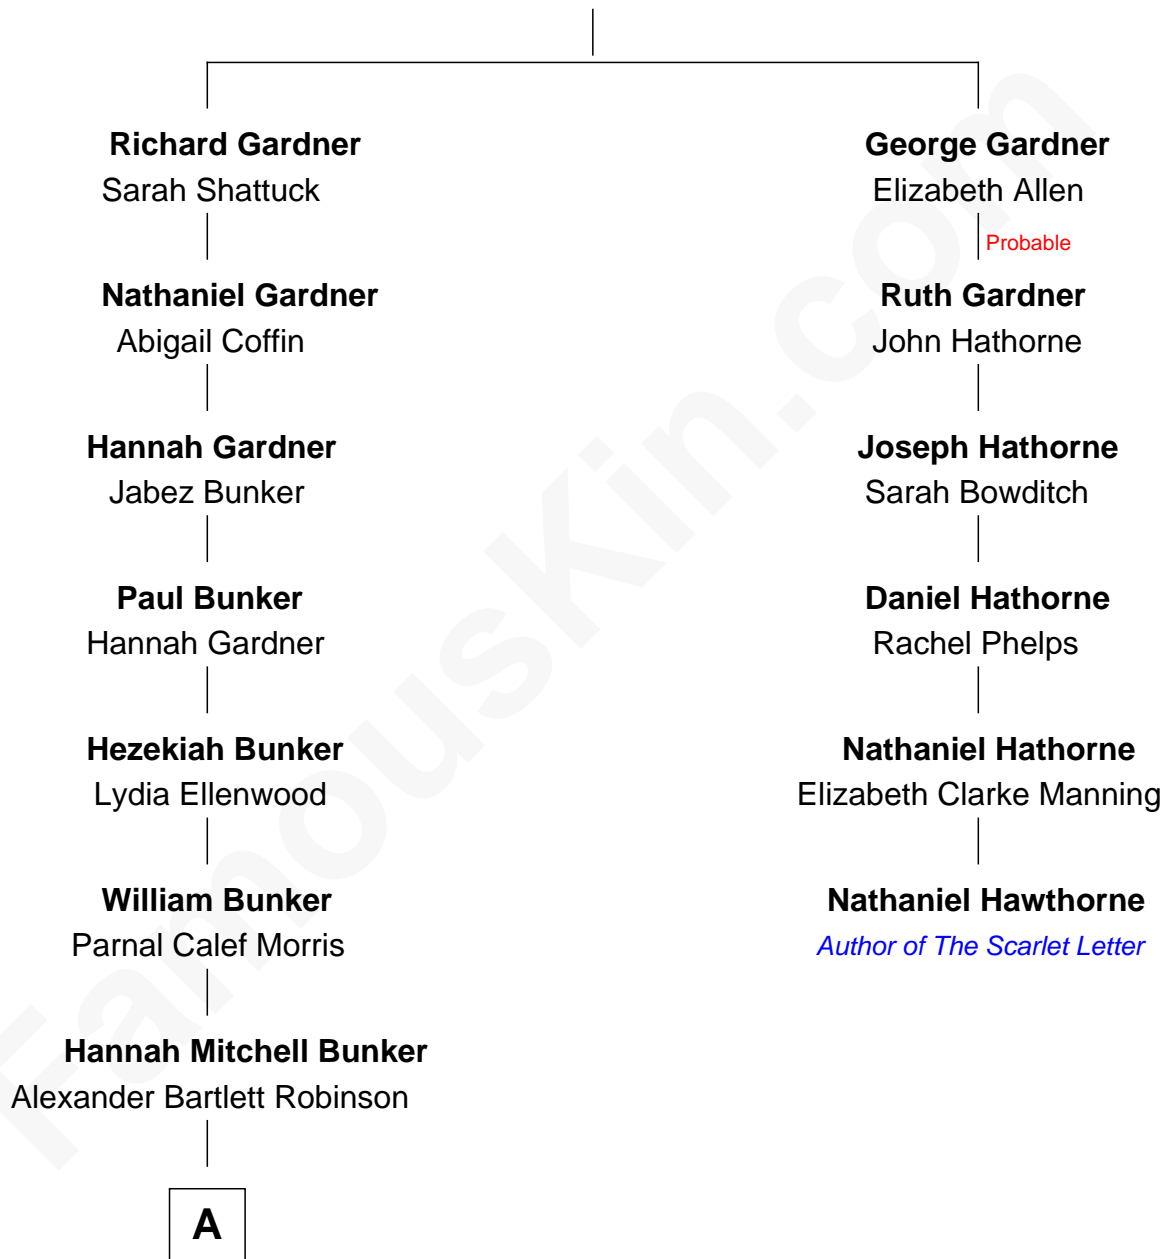

# FamousKin.com Relationship Chart of

**John Lithgow**

*Stage, TV, and Movie Actor*

5th cousin 5 times removed of

**Nathaniel Hawthorne**

*Author of The Scarlet Letter*

**Thomas Gardner**

**A**

—  
**Edwin B. Robinson**  
Melvina Amanda Knowles

—  
**Ina Berenice Robinson**  
Arthur Washington Lithgow

—  
**Arthur Washington Lithgow**  
Sarah Jane Price

—  
**John Lithgow**  
*Stage, TV, and Movie Actor*

FamousKin.com