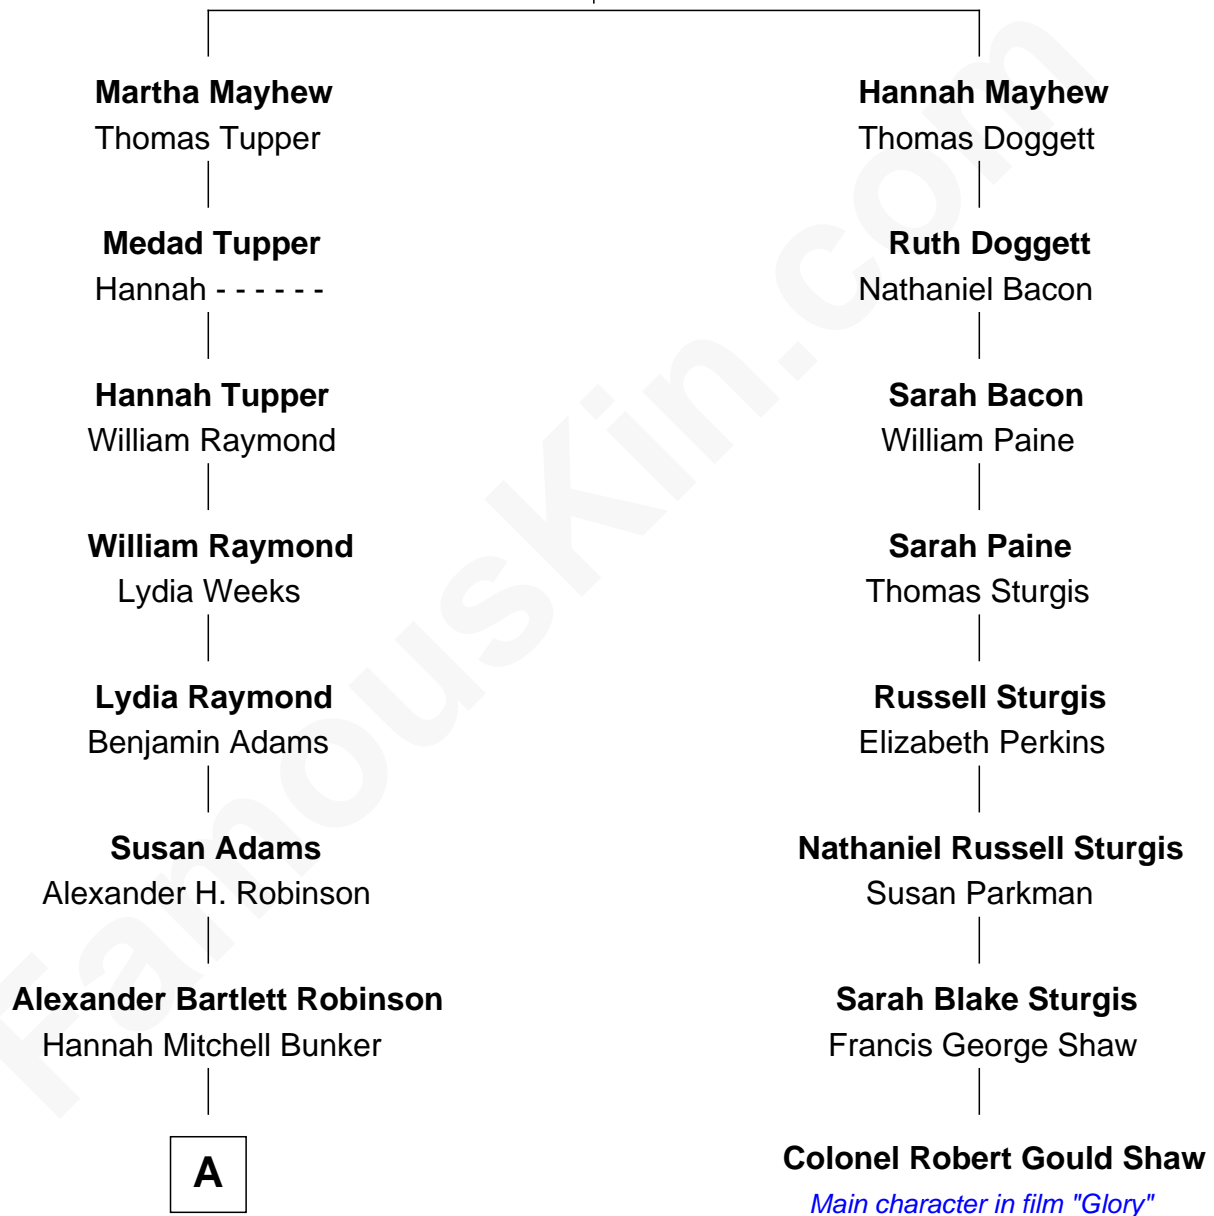

## Relationship Chart of

### John Lithgow

Stage, TV, and Movie Actor

7th cousin 3 times removed of

### Colonel Robert Gould Shaw

U.S. Civil War leader of film "Glory" fame

**Gov. Thomas Mayhew**

Jane Gallion

**A**

—  
**Edwin B. Robinson**  
Melvina Amanda Knowles

—  
**Ina Berenice Robinson**  
Arthur Washington Lithgow