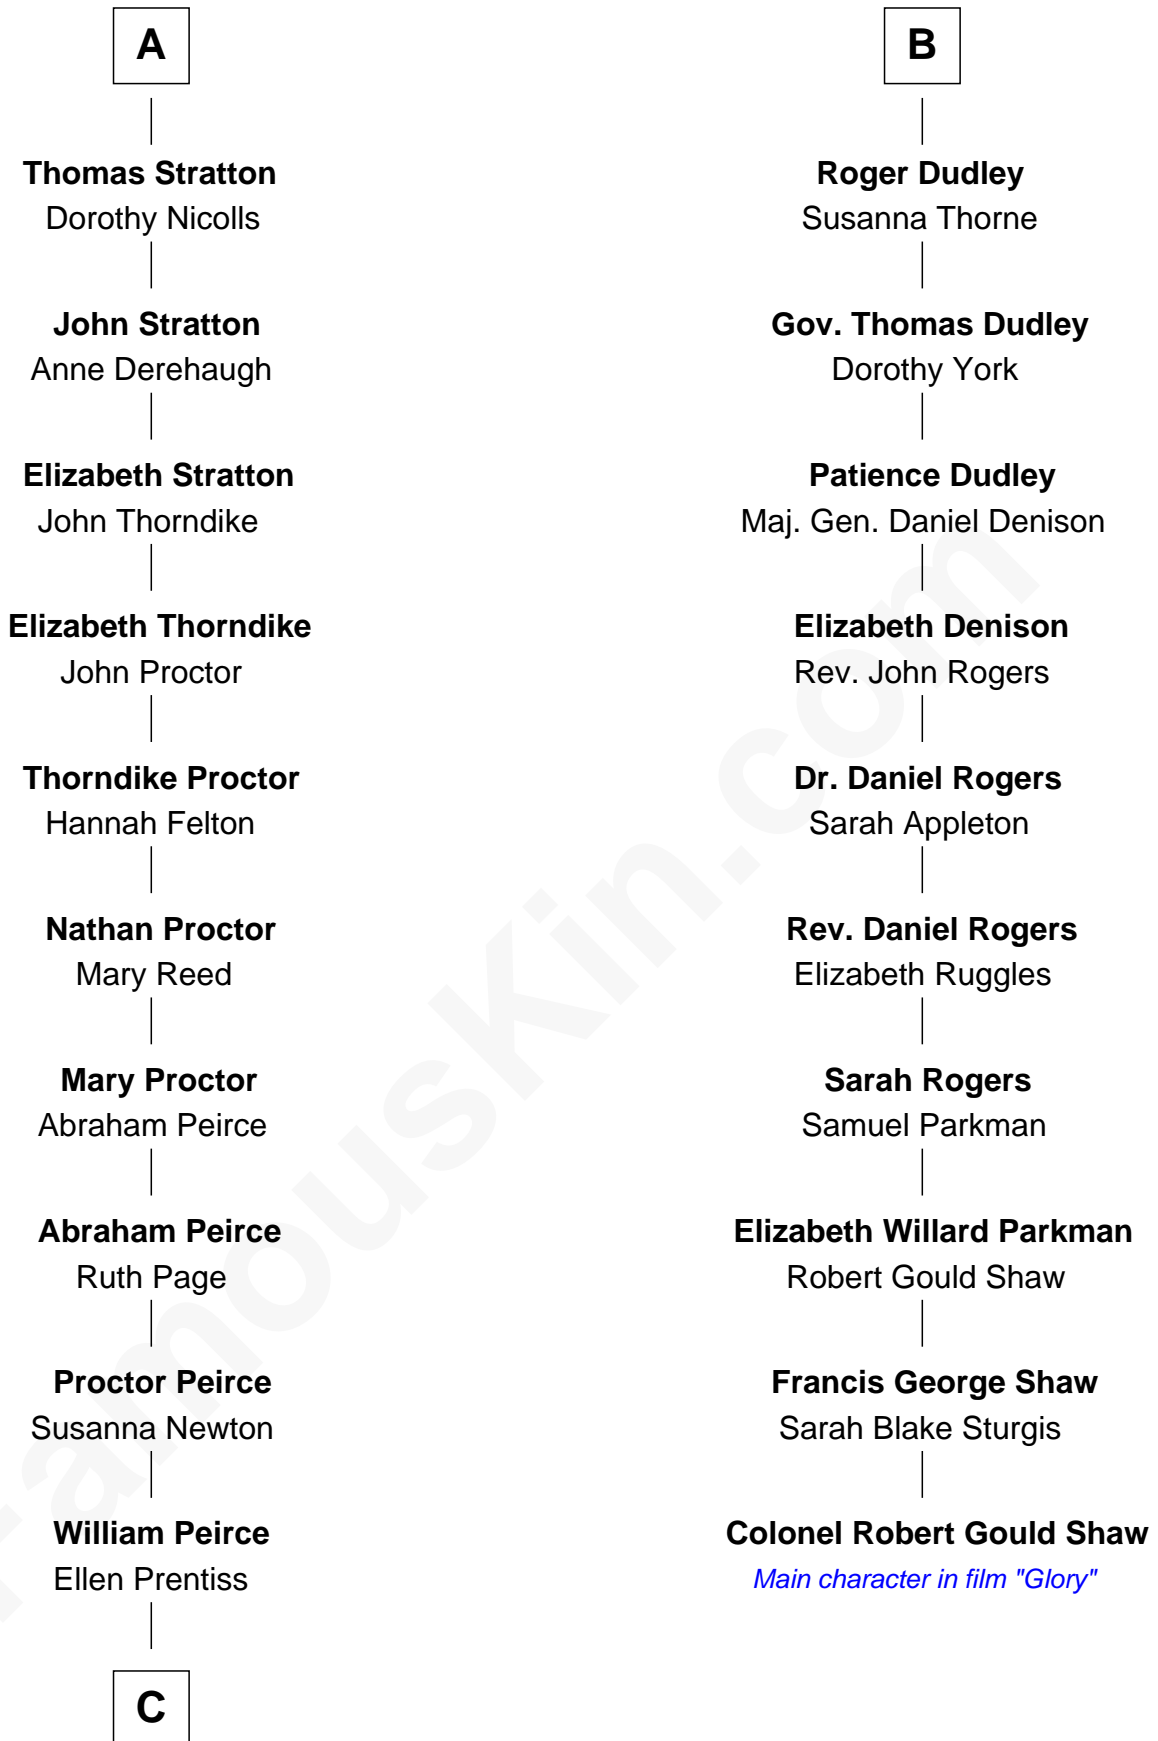

FamousKin.com

Relationship Chart of

John Lithgow

Stage, TV, and Movie Actor

16th cousin 4 times removed of

Colonel Robert Gould Shaw

U.S. Civil War leader of film "Glory" fame

C

—
Ellen Prentiss Peirce

Washington Lithgow

—
Arthur Washington Lithgow

Ina Berenice Robinson

—
Arthur Washington Lithgow

Sarah Jane Price

—
John Lithgow

Stage, TV, and Movie Actor