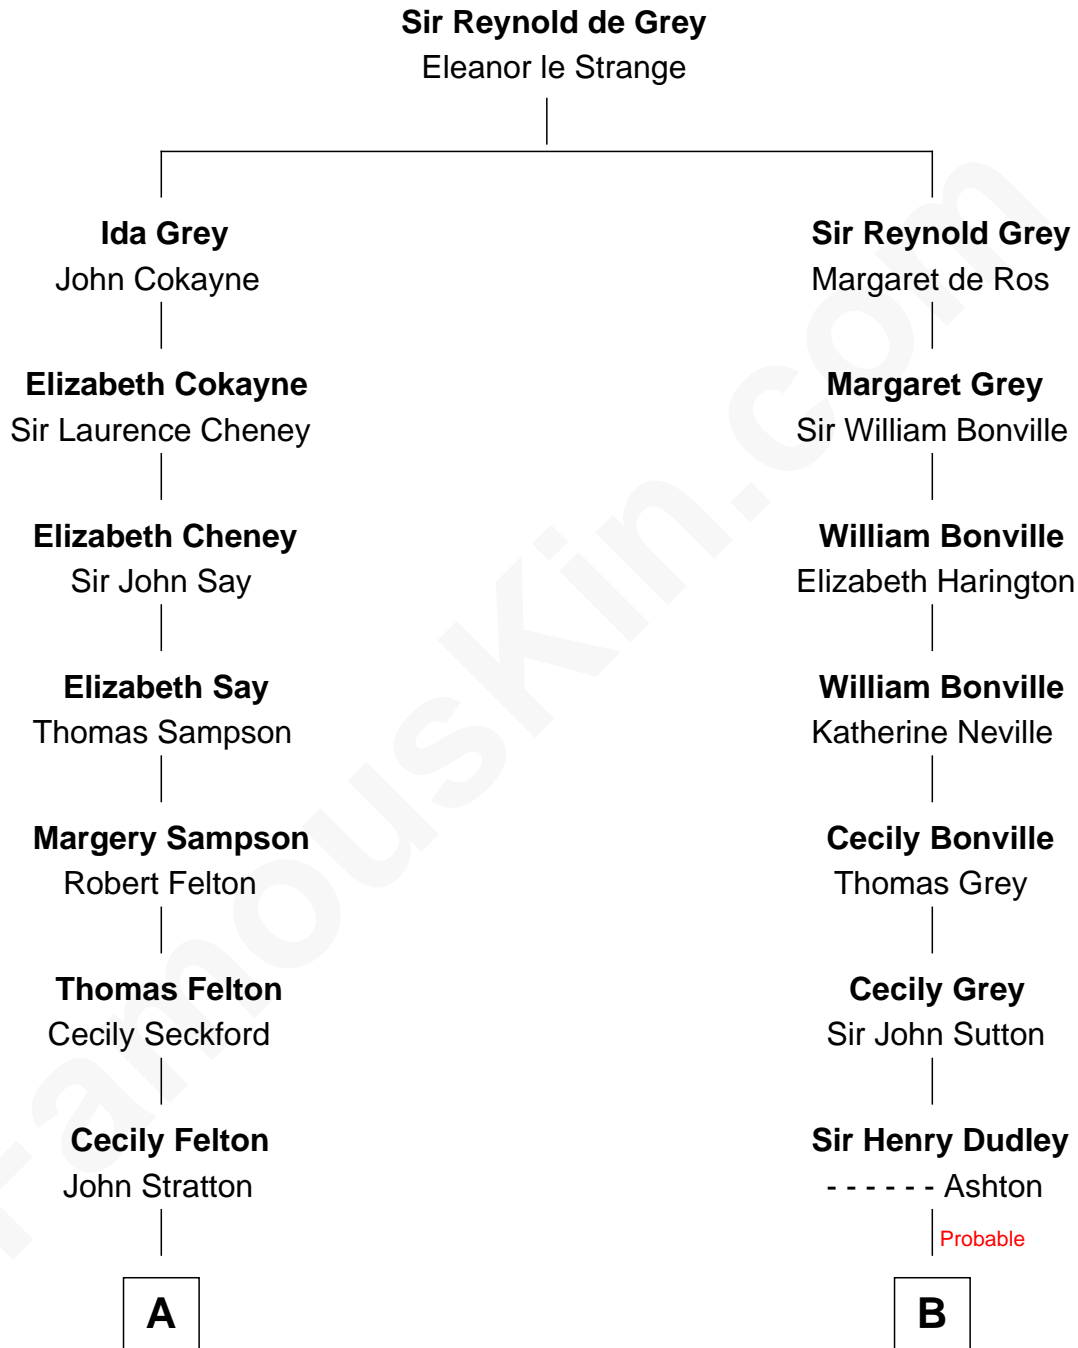

FamousKin.com

Relationship Chart of

John Lithgow

Stage, TV, and Movie Actor

16th cousin 4 times removed of

Colonel Robert Gould Shaw

U.S. Civil War leader of film "Glory" fame

C

—
Ellen Prentiss Peirce

Washington Lithgow

—
Arthur Washington Lithgow

Ina Berenice Robinson

—
Arthur Washington Lithgow

Sarah Jane Price

—
John Lithgow

Stage, TV, and Movie Actor