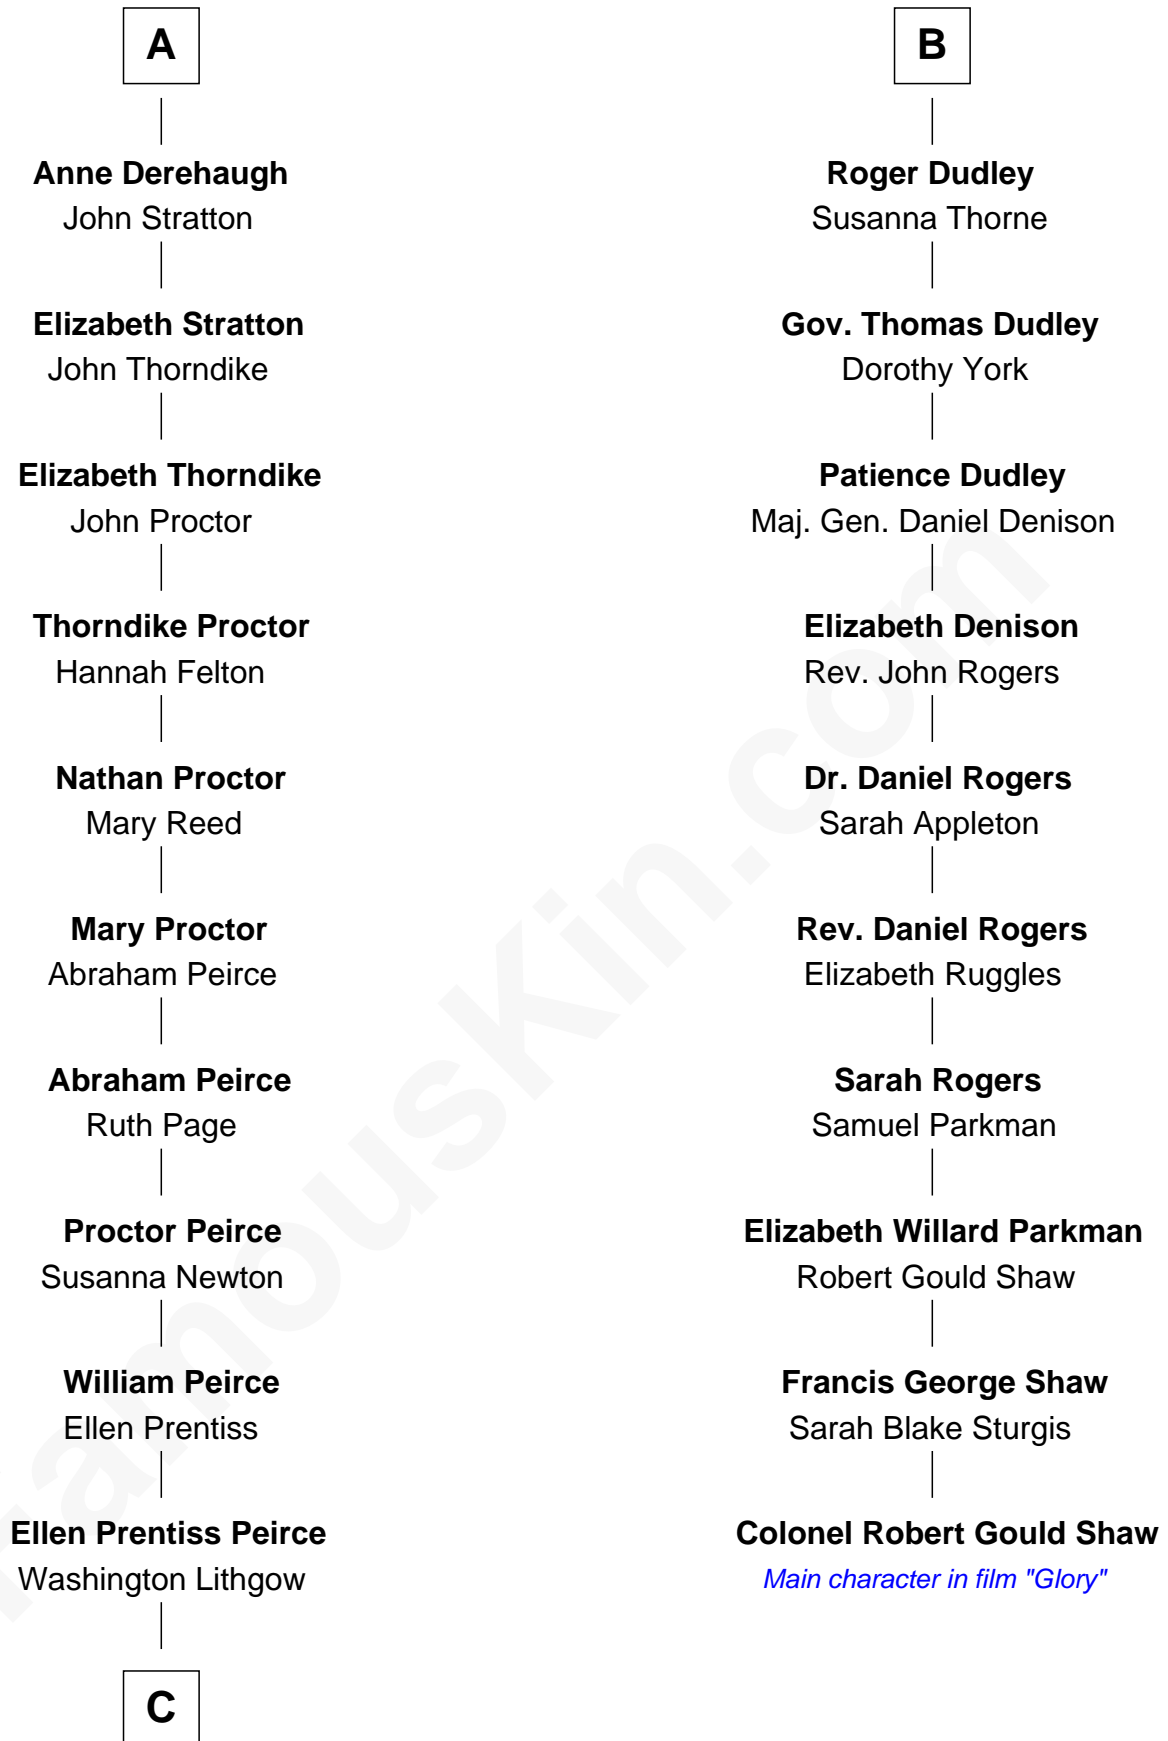

FamousKin.com

Relationship Chart of

John Lithgow

Stage, TV, and Movie Actor

16th cousin 3 times removed of

Colonel Robert Gould Shaw

U.S. Civil War leader of film "Glory" fame

C

—
Arthur Washington Lithgow

Ina Berenice Robinson

—
Arthur Washington Lithgow

Sarah Jane Price

—
John Lithgow

Stage, TV, and Movie Actor

FamousKin.com