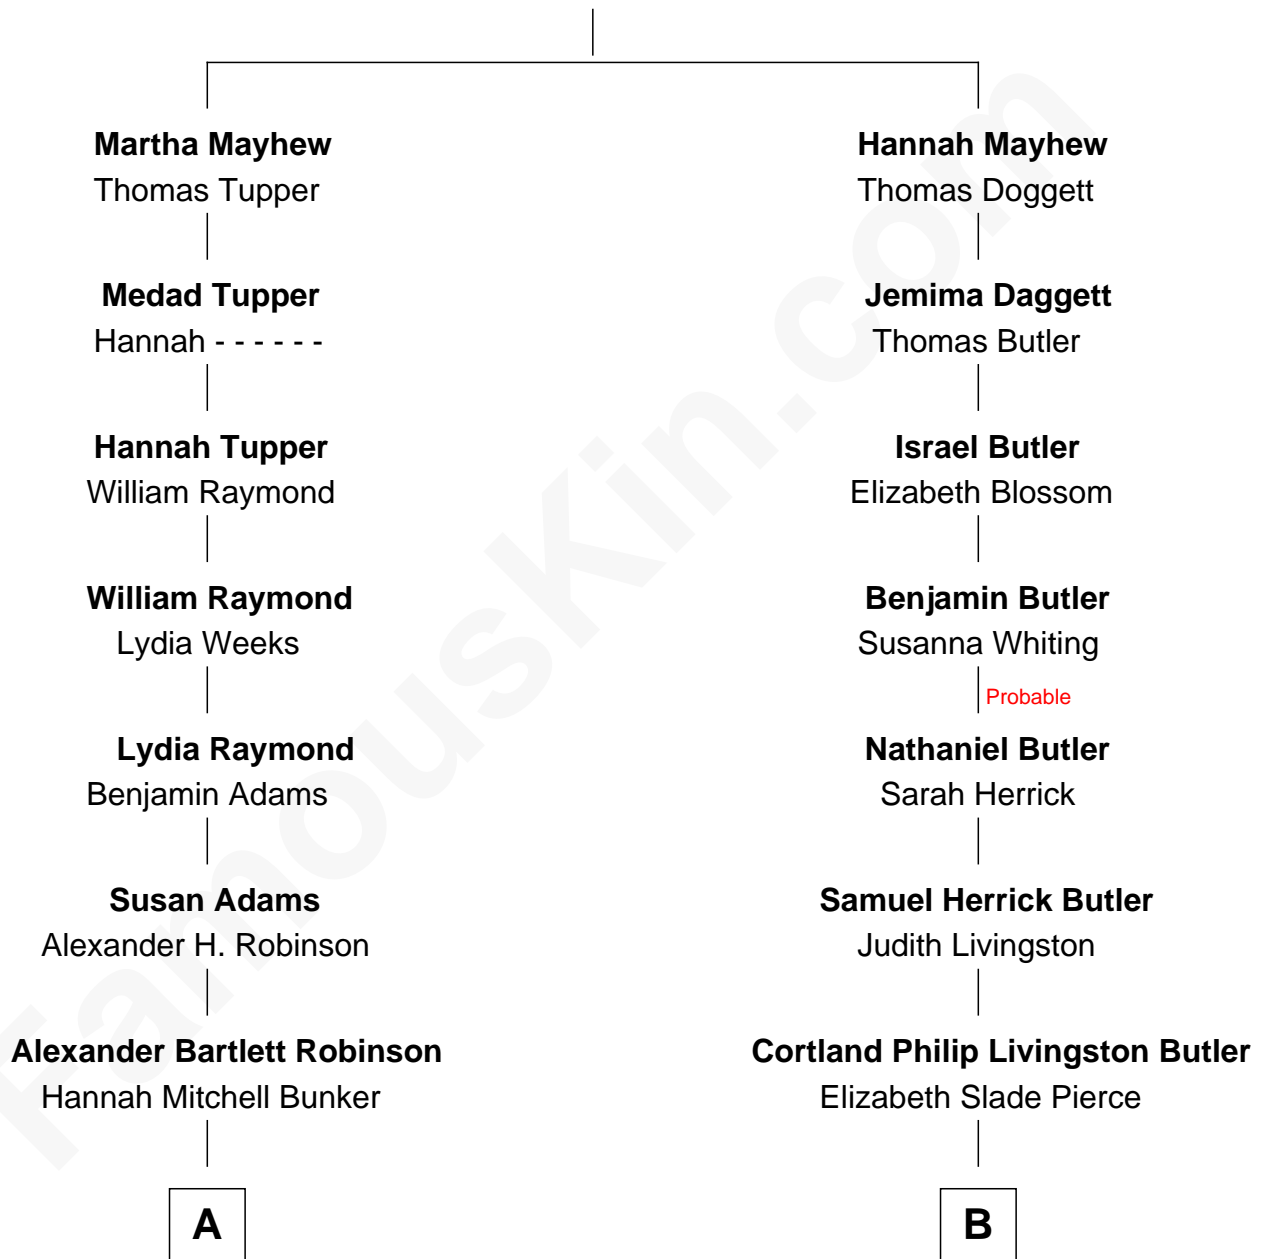

# FamousKin.com Relationship Chart of

**John Lithgow**

*Stage, TV, and Movie Actor*

10th cousin 1 time removed of

**George W. Bush**

*43rd U.S. President*

**Gov. Thomas Mayhew**

Jane Gallion

**A**

**Edwin B. Robinson**  
Melvina Amanda Knowles

**Ina Berenice Robinson**  
Arthur Washington Lithgow

**Arthur Washington Lithgow**  
Sarah Jane Price

**John Lithgow**  
*Stage, TV, and Movie Actor*

**B**

**Mary Elizabeth Butler**  
Robert Emmet Sheldon

**Flora Sheldon**  
Samuel Prescott Bush

**Prescott Sheldon Bush**  
Dorothy Wear Walker

**George Herbert Walker Bush**  
Barbara Pierce

**George W. Bush**  
*43rd U.S. President*