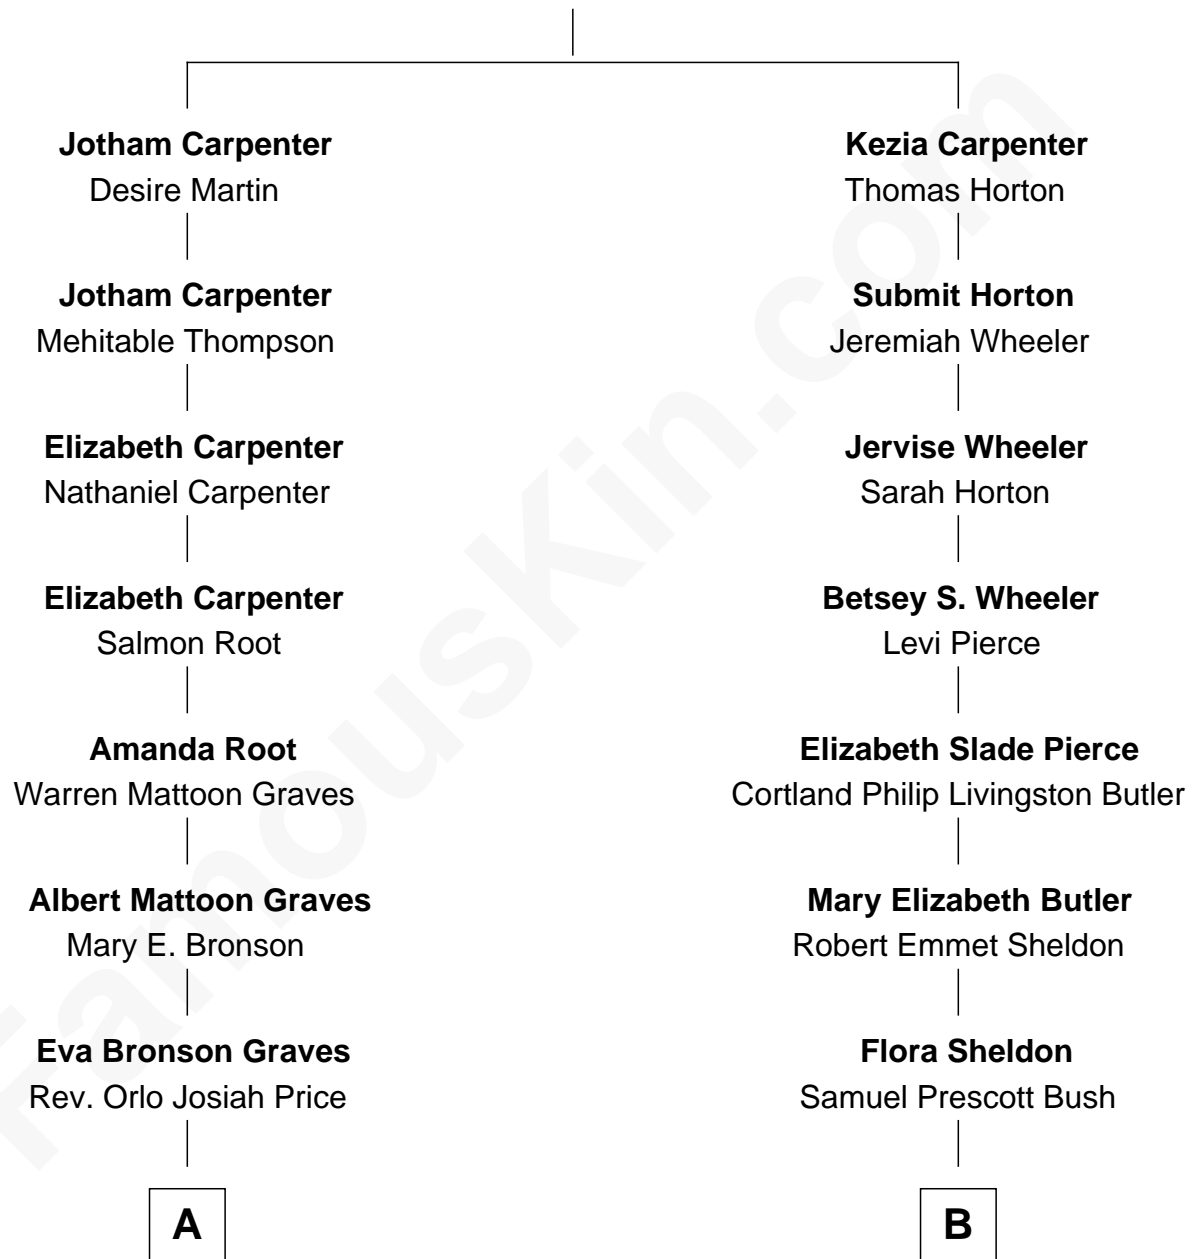

# FamousKin.com Relationship Chart of

**John Lithgow**

*Stage, TV, and Movie Actor*

8th cousin 1 time removed of

**George W. Bush**

*43rd U.S. President*

**Benjamin Carpenter**

Renew Weeks

**A**

**Sarah Jane Price**  
Arthur Washington Lithgow

**John Lithgow**  
*Stage, TV, and Movie Actor*

**B**

**Prescott Sheldon Bush**  
Dorothy Wear Walker

**George Herbert Walker Bush**  
Barbara Pierce

**George W. Bush**  
*43rd U.S. President*

FamousKin.com