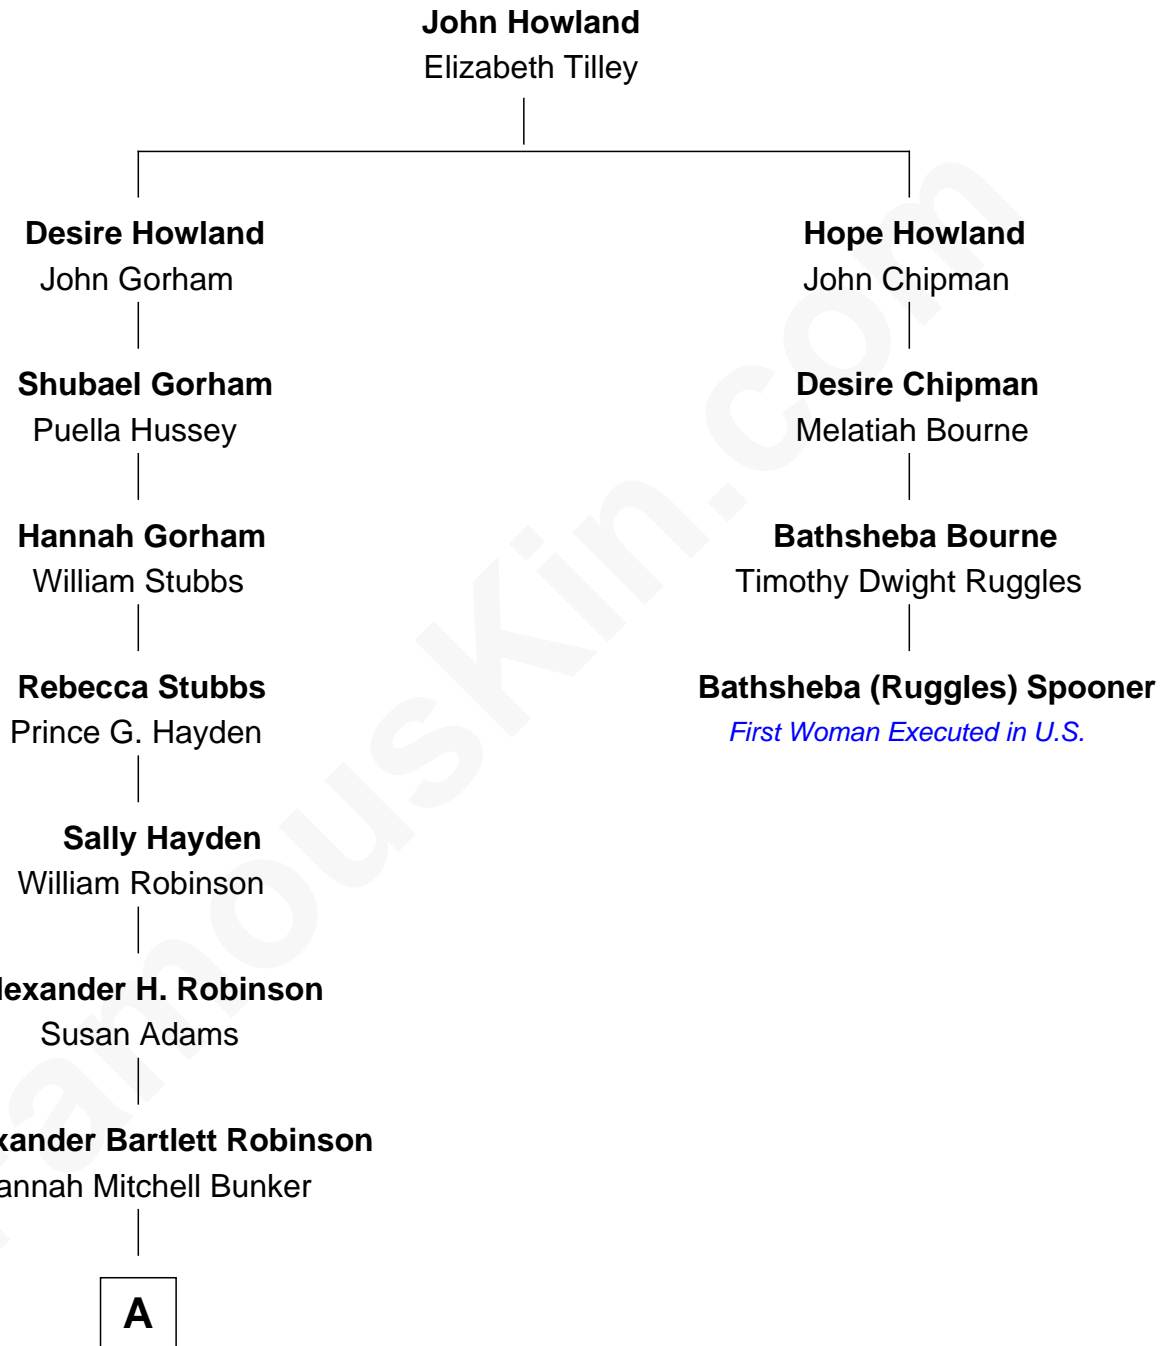

FamousKin.com Relationship Chart of

John Lithgow

Stage, TV, and Movie Actor

3rd cousin 7 times removed of

Bathsheba (Ruggles) Spooner

First woman executed for murder in U.S. by non-British government

A

—
Edwin B. Robinson
Melvina Amanda Knowles

—
Ina Berenice Robinson
Arthur Washington Lithgow

—
Arthur Washington Lithgow
Sarah Jane Price

—
John Lithgow
Stage, TV, and Movie Actor

FamousKin.com