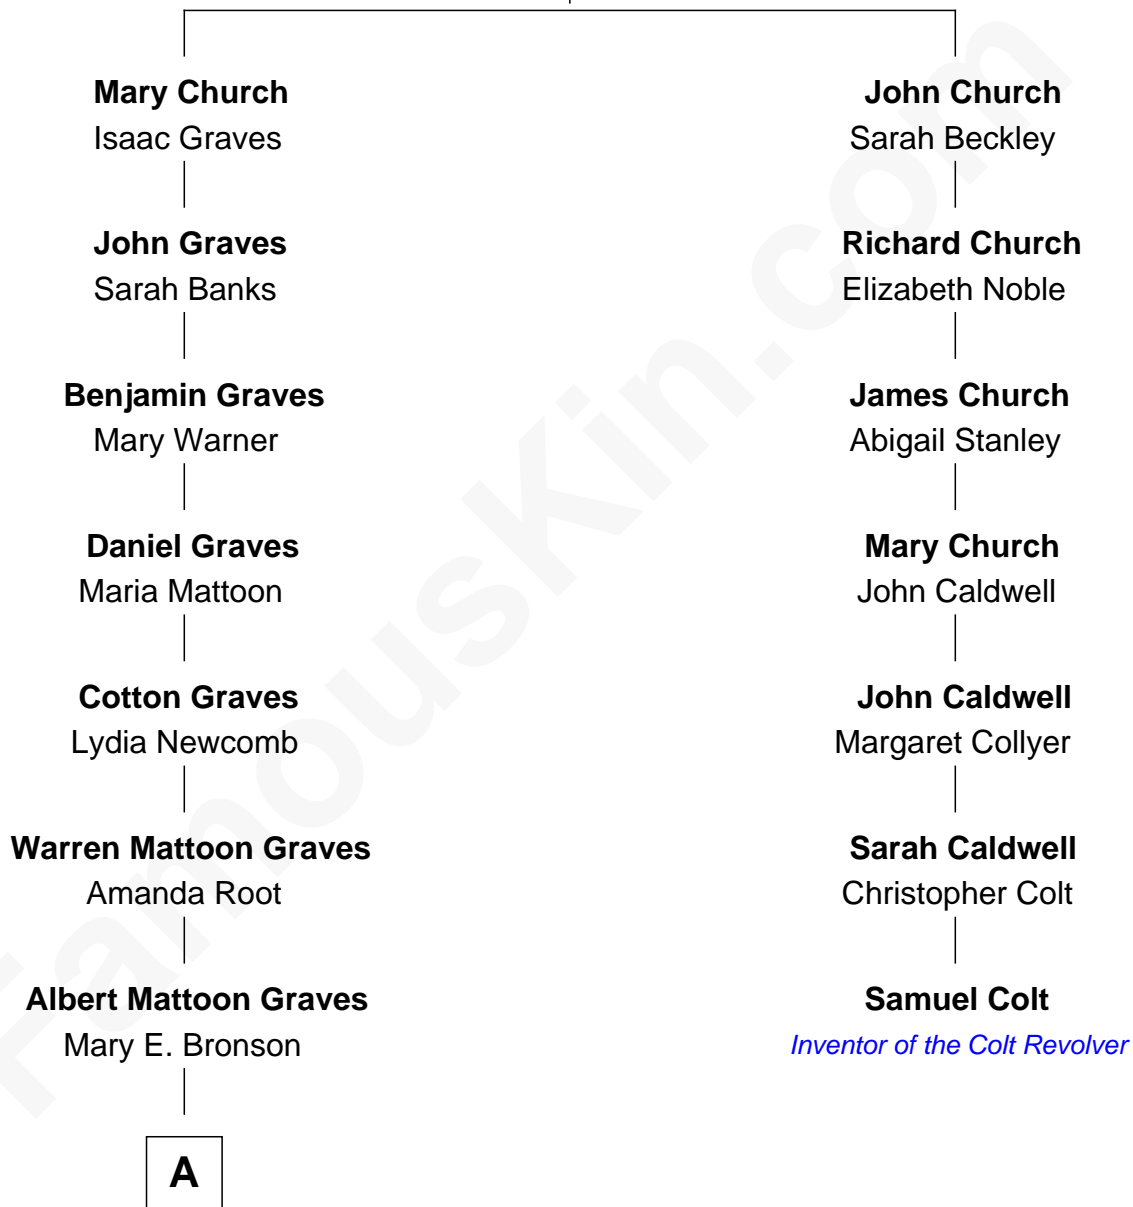

# FamousKin.com Relationship Chart of

**John Lithgow**

*Stage, TV, and Movie Actor*

6th cousin 3 times removed of

**Samuel Colt**

*Inventor of the Colt Revolver*

**Richard Church**

Anna Marsh

**A**

—  
**Eva Bronson Graves**

Rev. Orlo Josiah Price

—  
**Sarah Jane Price**

Arthur Washington Lithgow

—  
**John Lithgow**

*Stage, TV, and Movie Actor*