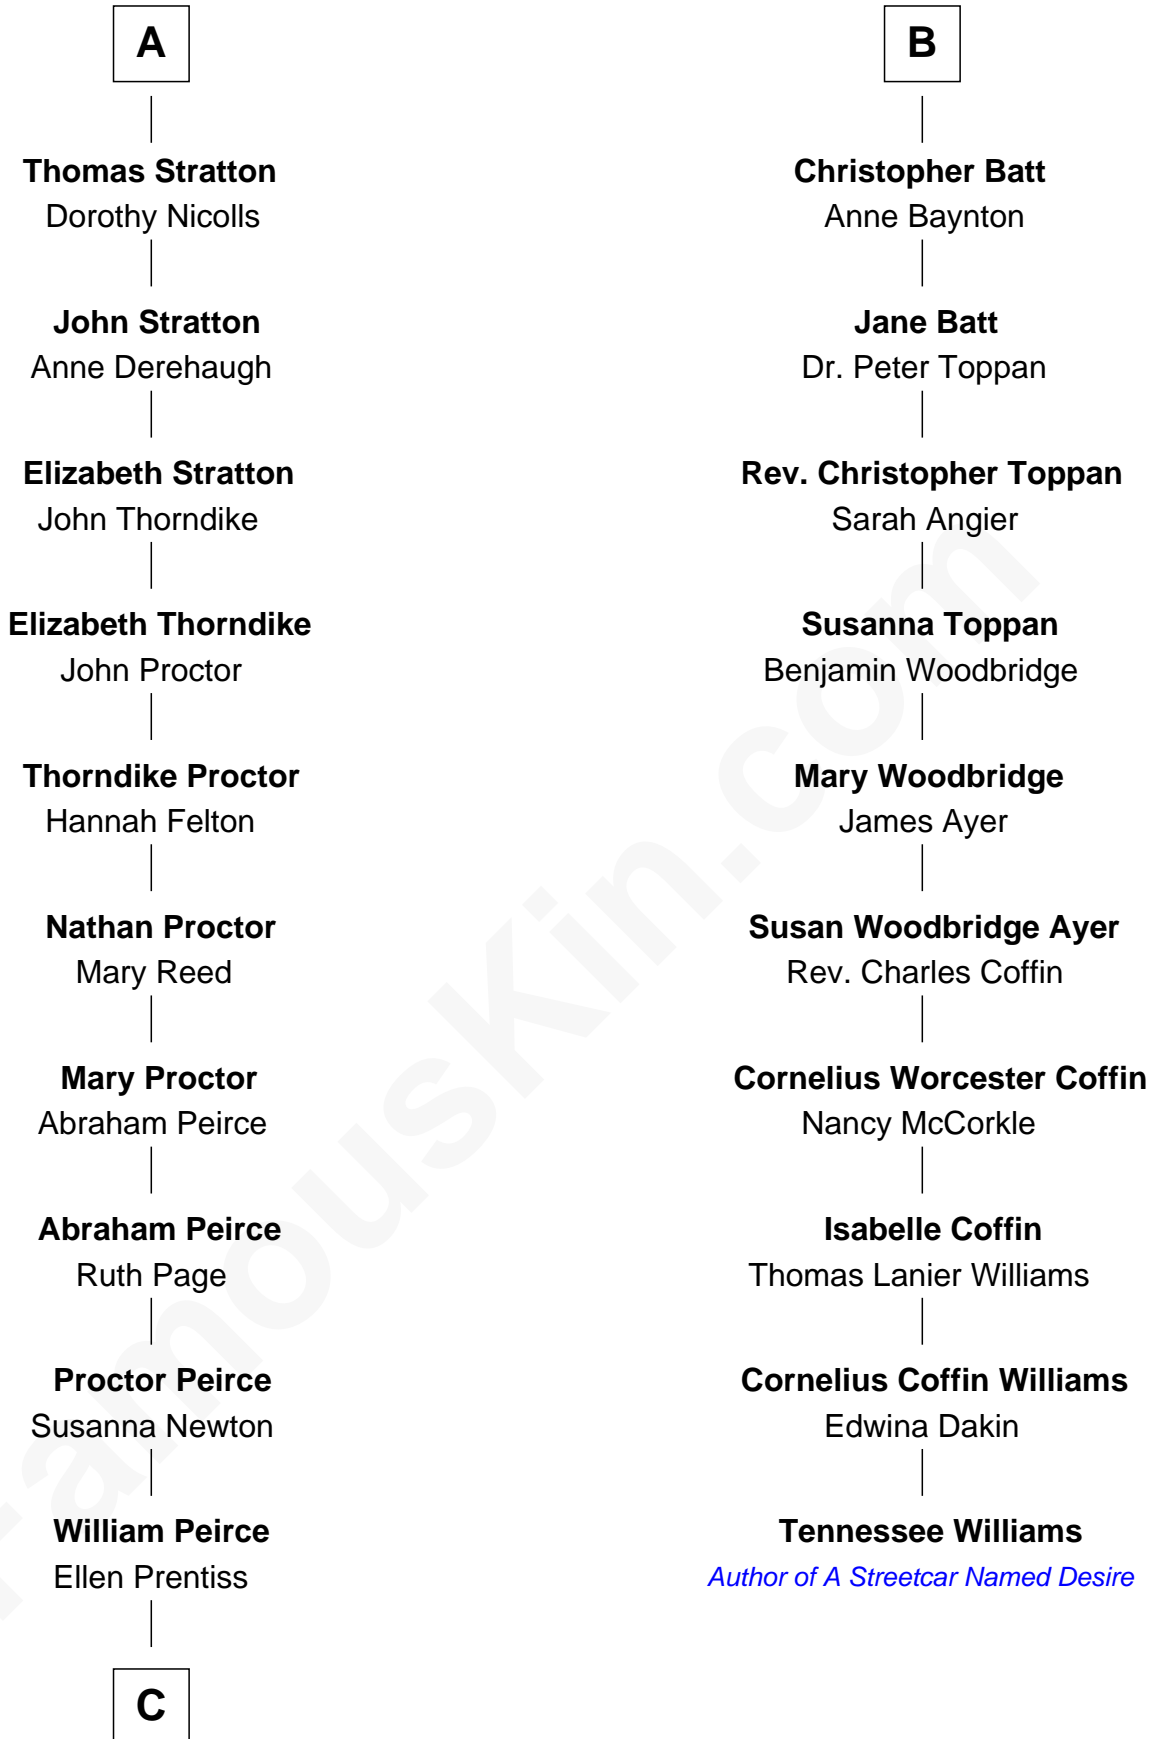

FamousKin.com Relationship Chart of

John Lithgow

Stage, TV, and Movie Actor

16th cousin 4 times removed of

Tennessee Williams

Author of A Streetcar Named Desire

C

—
Ellen Prentiss Peirce

Washington Lithgow

—
Arthur Washington Lithgow

Ina Berenice Robinson

—
Arthur Washington Lithgow

Sarah Jane Price

—
John Lithgow

Stage, TV, and Movie Actor

FamousKin.com