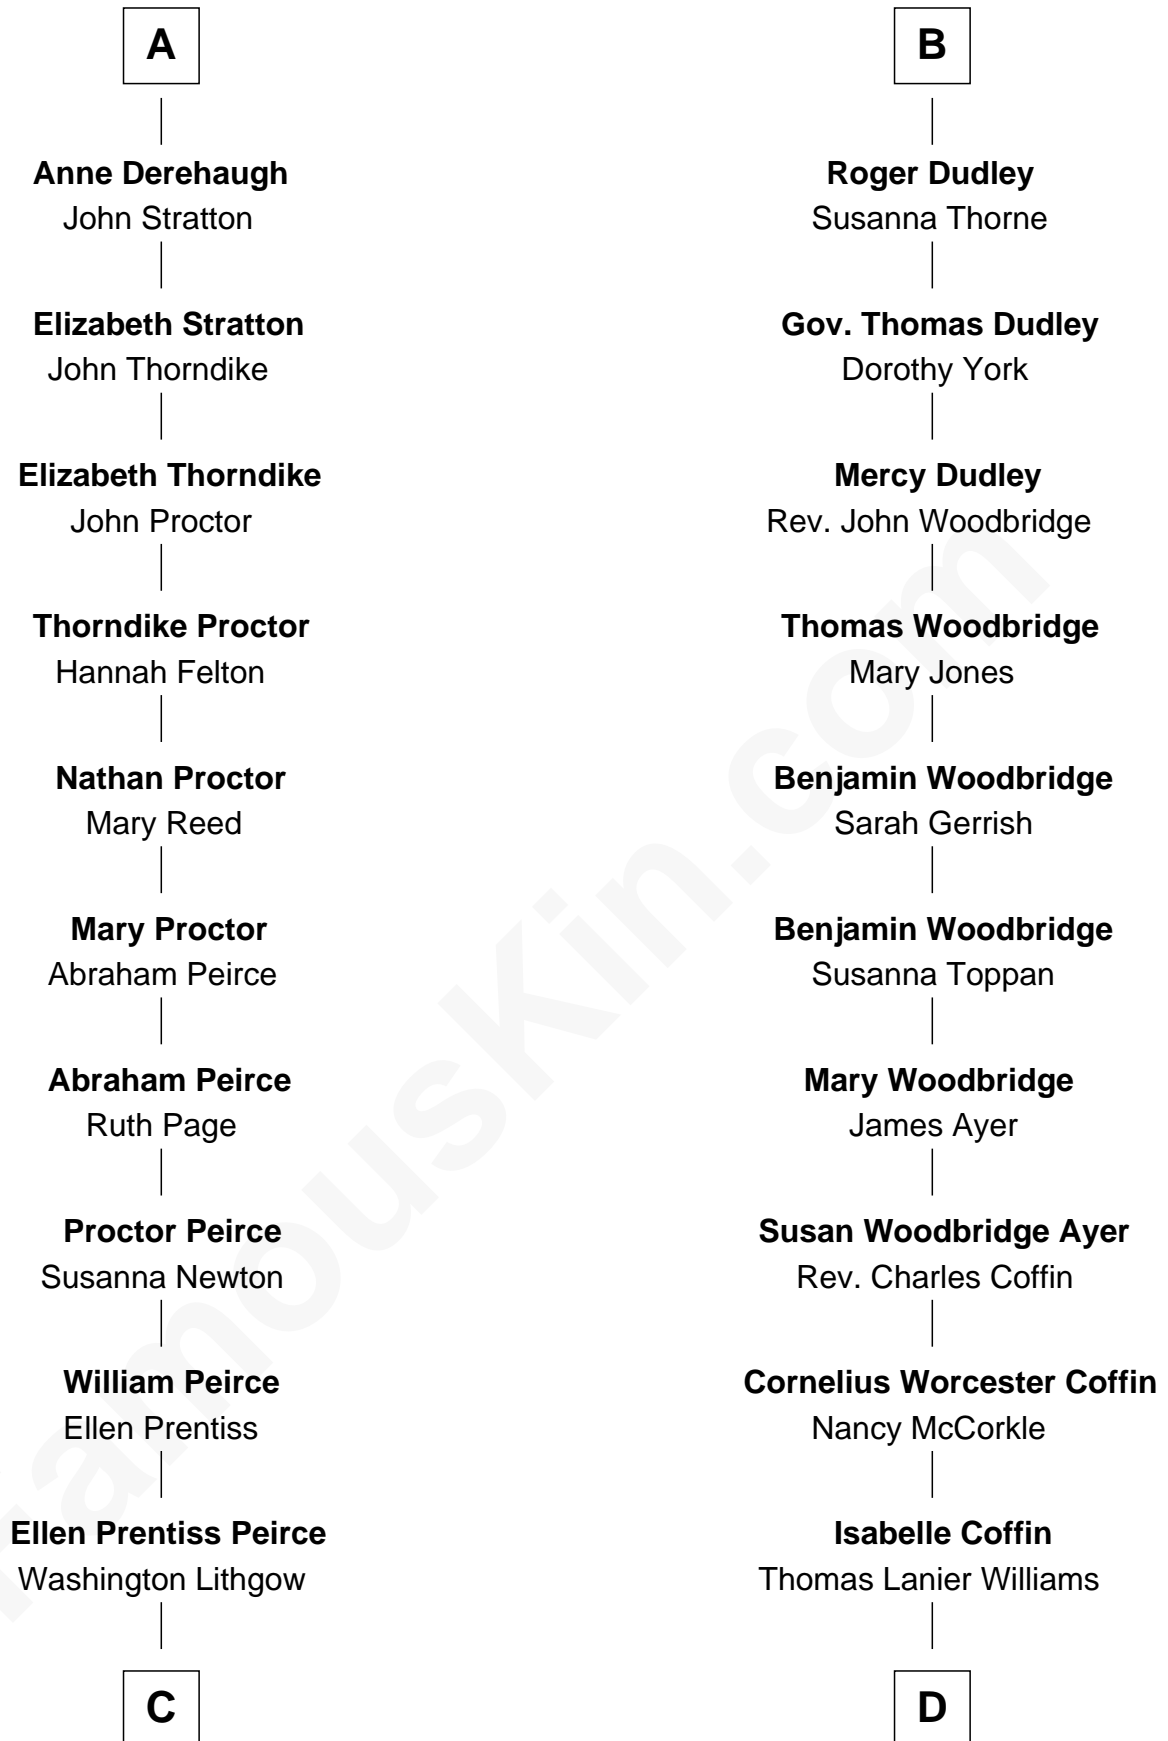

# FamousKin.com Relationship Chart of

**John Lithgow**

*Stage, TV, and Movie Actor*

18th cousin 1 time removed of

**Tennessee Williams**

*Author of A Streetcar Named Desire*

**Sir Philip le Despencer**

Elizabeth - - - - -

**Dorothy Waldegrave**

Sir John Spring

**Frances Spring**

Edmund Wright

**Mary Wright**

William Derehaugh

**A**

**Alice le Despenser**

Cecily Willoughby

**Sir John Sutton**

Cecily Grey

**Sir Henry Dudley**

- - - - - Ashton

Probable

**B**

**C**

**Arthur Washington Lithgow**

Ina Berenice Robinson

**Arthur Washington Lithgow**

Sarah Jane Price

**John Lithgow**

*Stage, TV, and Movie Actor*

**D**

**Cornelius Coffin Williams**