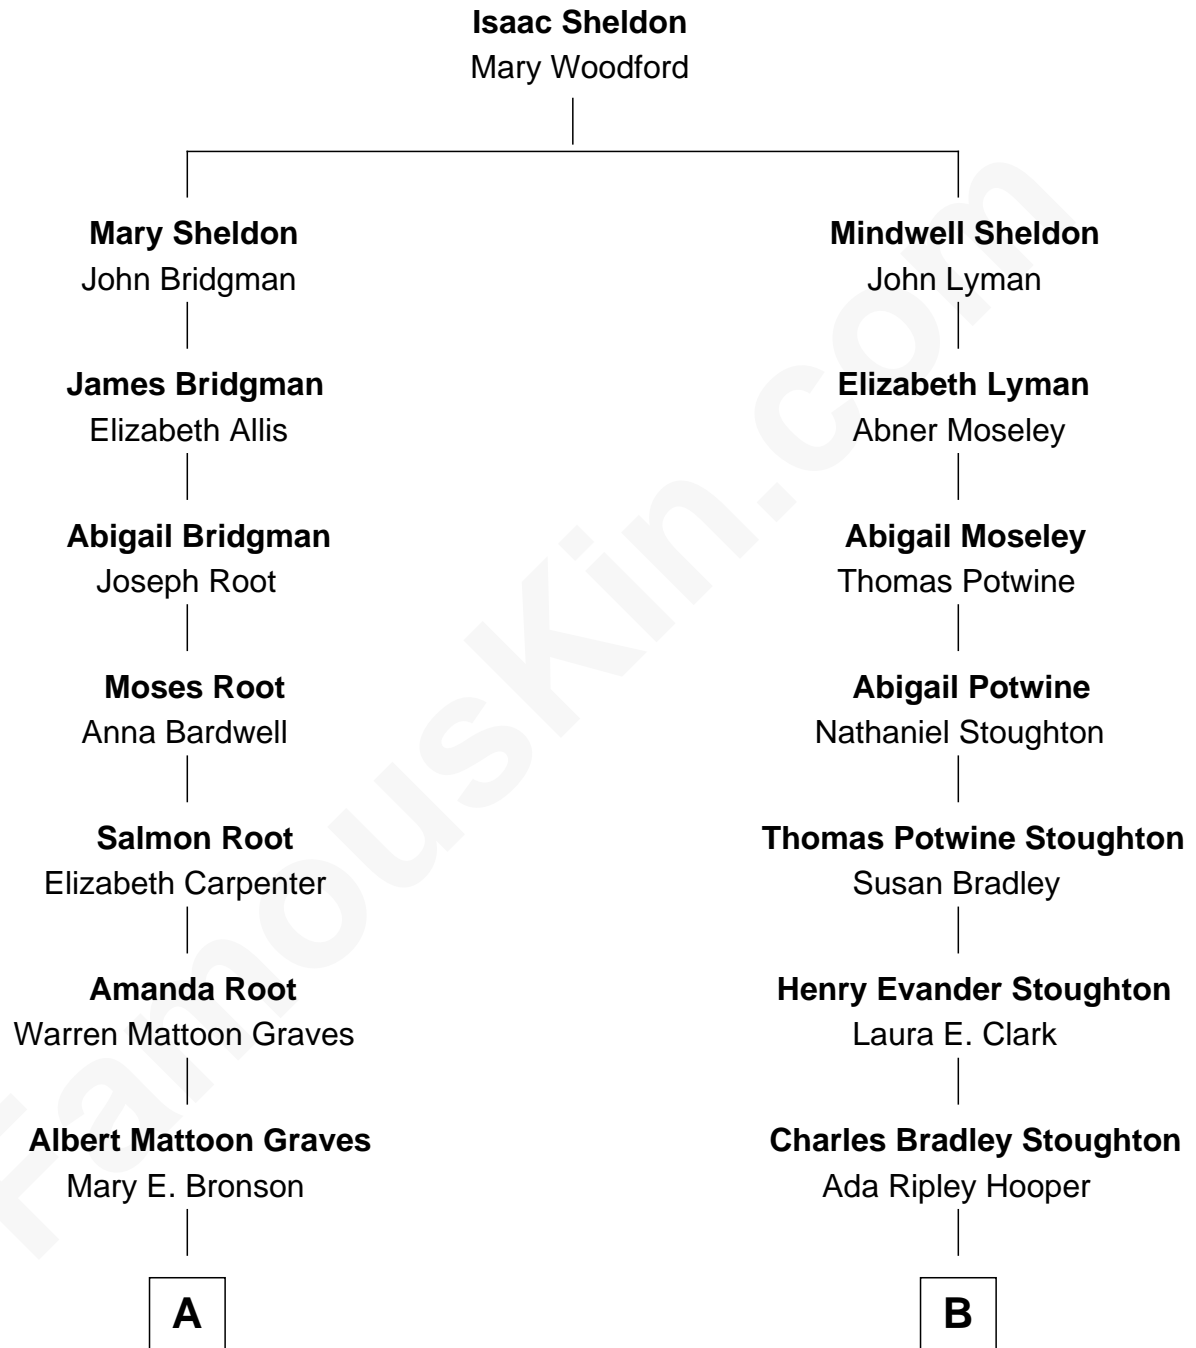

FamousKin.com Relationship Chart of

John Lithgow

Stage, TV, and Movie Actor

8th cousin 1 time removed of

Dr. Benjamin Spock

American Pediatrician and Author on Child Care

A

Eva Bronson Graves
Rev. Orlo Josiah Price