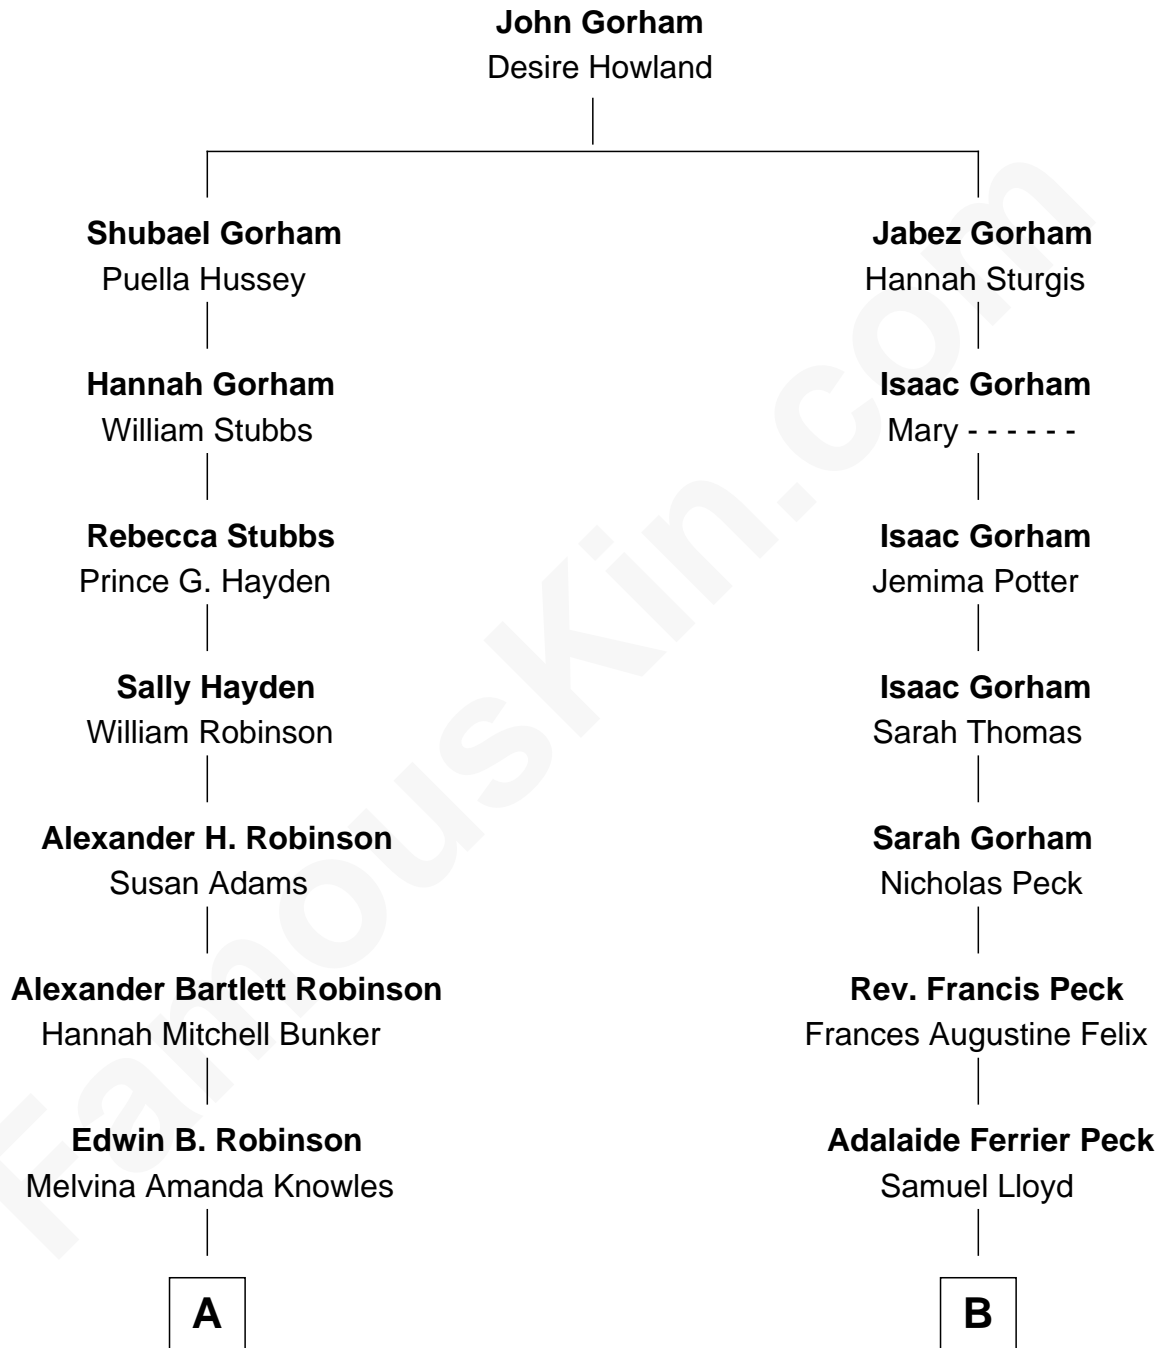

FamousKin.com Relationship Chart of

John Lithgow

Stage, TV, and Movie Actor

8th cousin 1 time removed of

Christopher Lloyd

Movie Actor

FamousKin.com