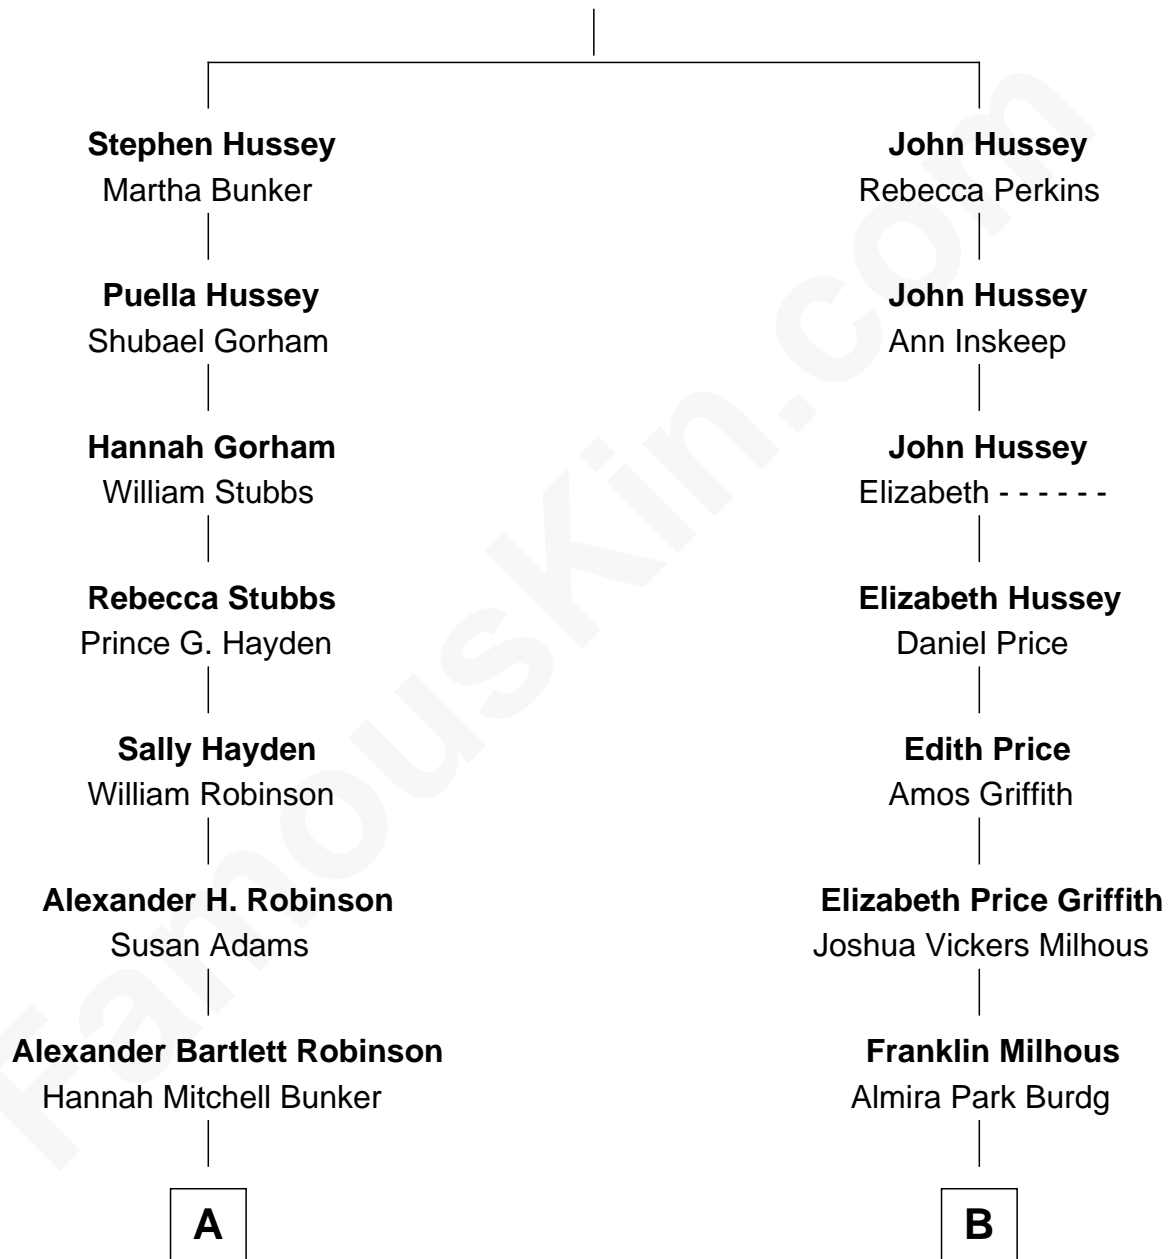

FamousKin.com Relationship Chart of

John Lithgow

Stage, TV, and Movie Actor

8th cousin 2 times removed of

Richard Nixon

37th U.S. President

Christopher Hussey

Theodate Bachiler

A

Edwin B. Robinson
Melvina Amanda Knowles

Ina Berenice Robinson
Arthur Washington Lithgow

Arthur Washington Lithgow
Sarah Jane Price

John Lithgow
Stage, TV, and Movie Actor

B

Hannah Milhous
Francis Anthony Nixon

Richard Nixon
37th U.S. President

FamousKin.com