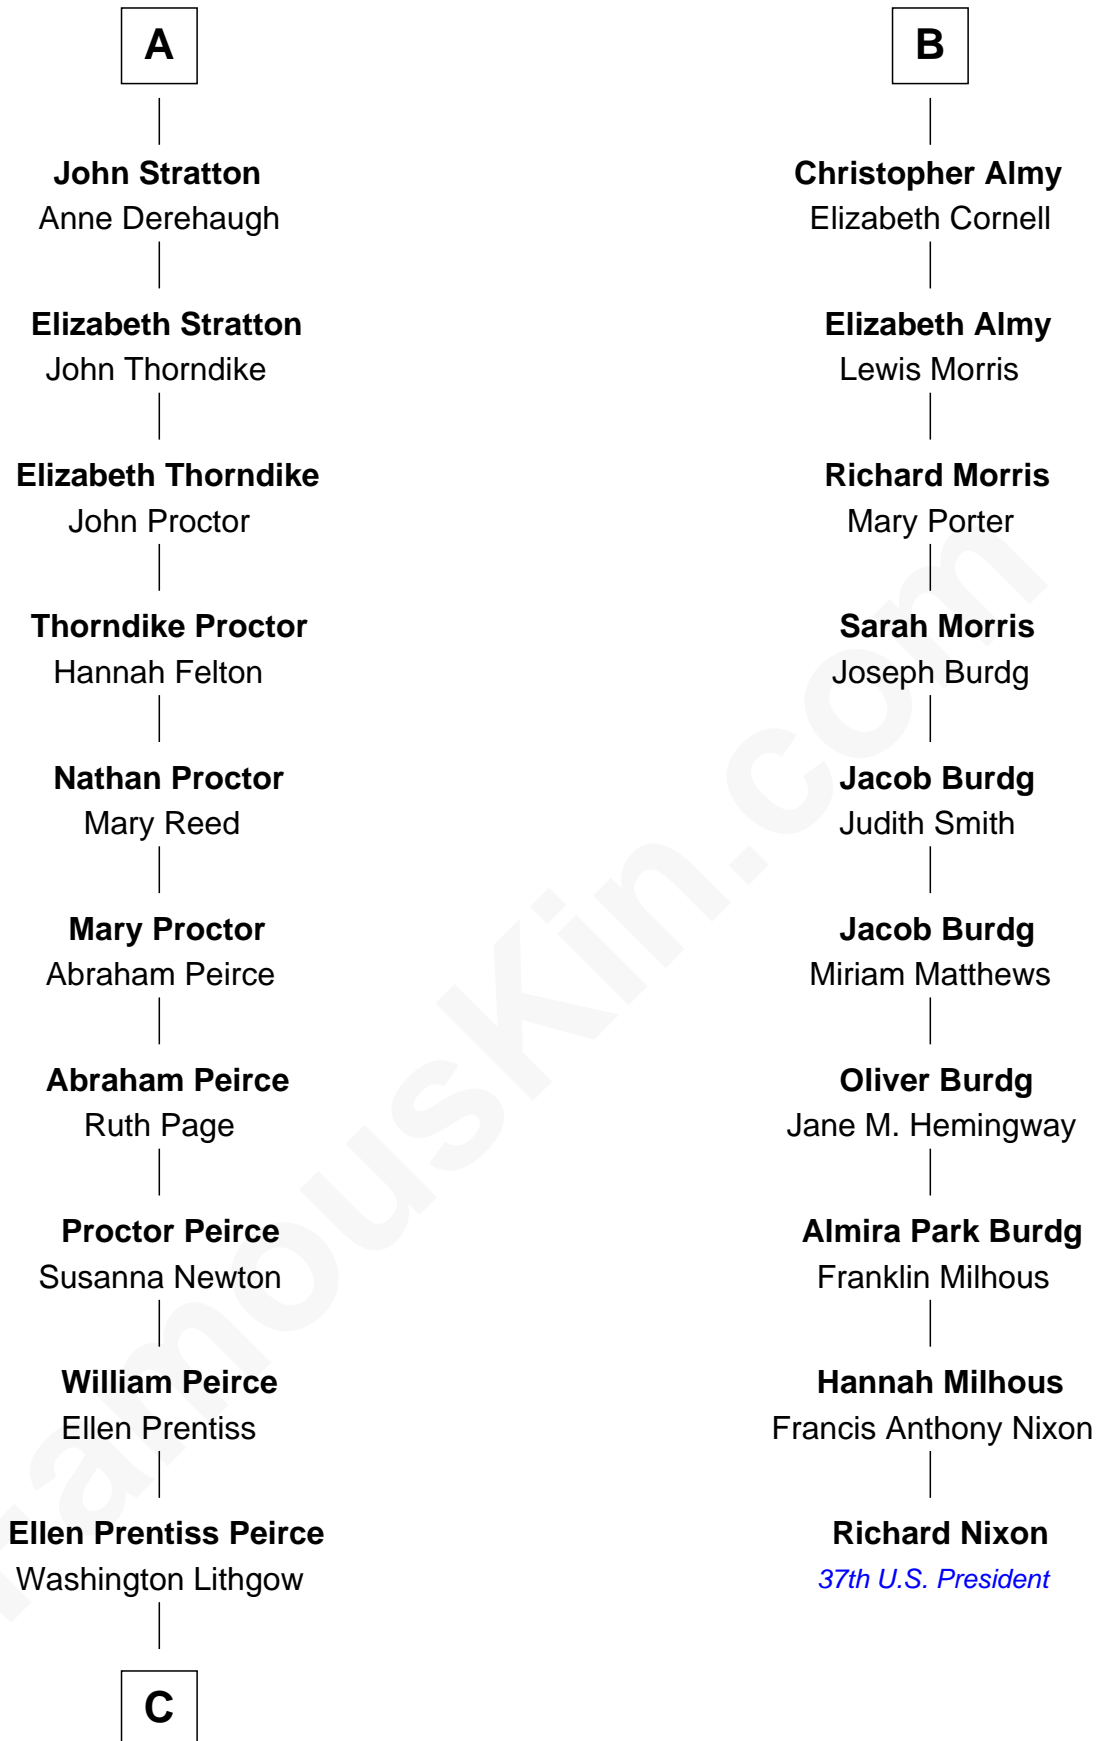

FamousKin.com Relationship Chart of

John Lithgow

Stage, TV, and Movie Actor

16th cousin 3 times removed of

Richard Nixon

37th U.S. President

Katherine Pabenham

with husband
Sir William Cheney

Margery Sampson
Robert Felton

Sir Humphrey Stafford
Margaret Tame

Thomas Felton
Cecily Seckford

Ellen Stafford
Thomas Barlow

Cecily Felton
John Stratton

Stafford Barlow

Thomas Stratton
Dorothy Nicolls

Audrey Barlow
William Almy

A

B

C

—
Arthur Washington Lithgow

Ina Berenice Robinson

—
Arthur Washington Lithgow

Sarah Jane Price

—
John Lithgow