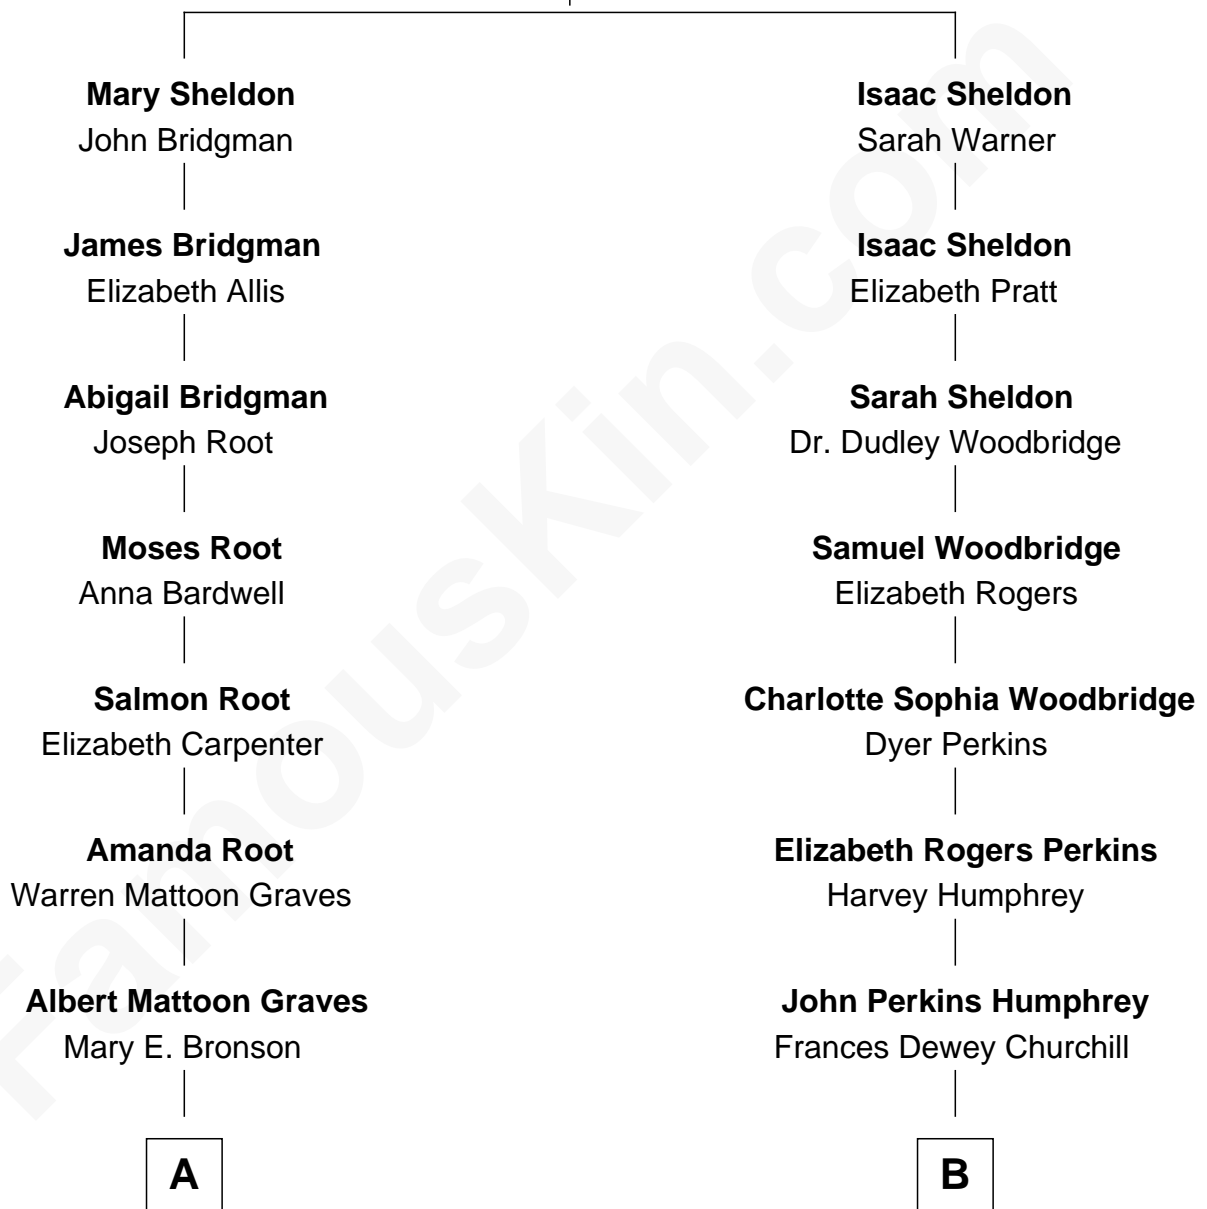

FamousKin.com Relationship Chart of

John Lithgow

Stage, TV, and Movie Actor

8th cousin 1 time removed of

Humphrey Bogart

Movie Actor

Isaac Sheldon

Mary Woodford

FamousKin.com