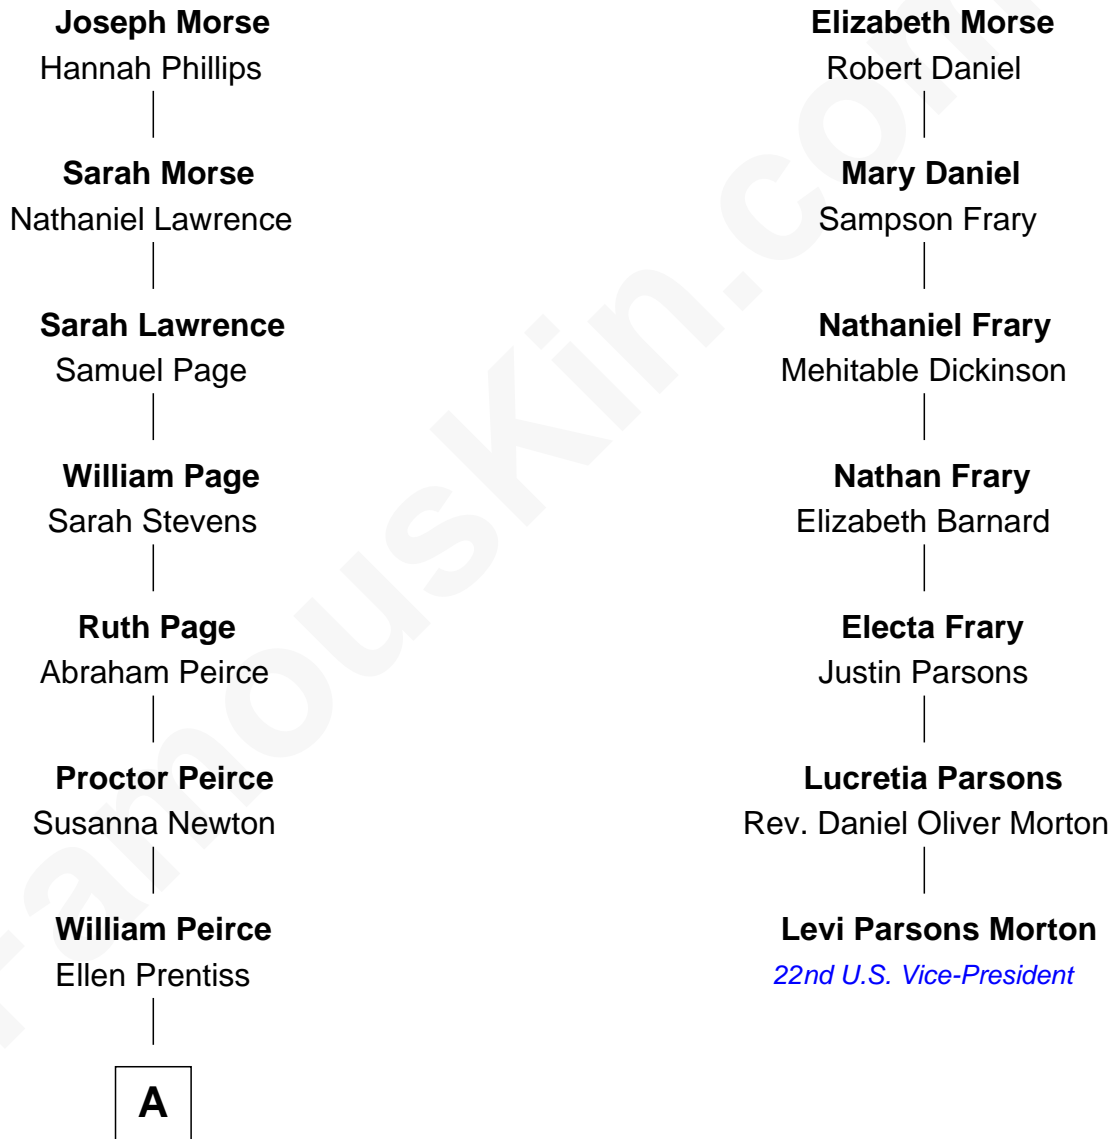

FamousKin.com Relationship Chart of

John Lithgow

Stage, TV, and Movie Actor

6th cousin 4 times removed of

Levi Parsons Morton

22nd U.S. Vice-President

Samuel Morse
Elizabeth Jasper

A

—
Ellen Prentiss Peirce

Washington Lithgow

—
Arthur Washington Lithgow

Ina Berenice Robinson

—
Arthur Washington Lithgow

Sarah Jane Price

—
John Lithgow

Stage, TV, and Movie Actor