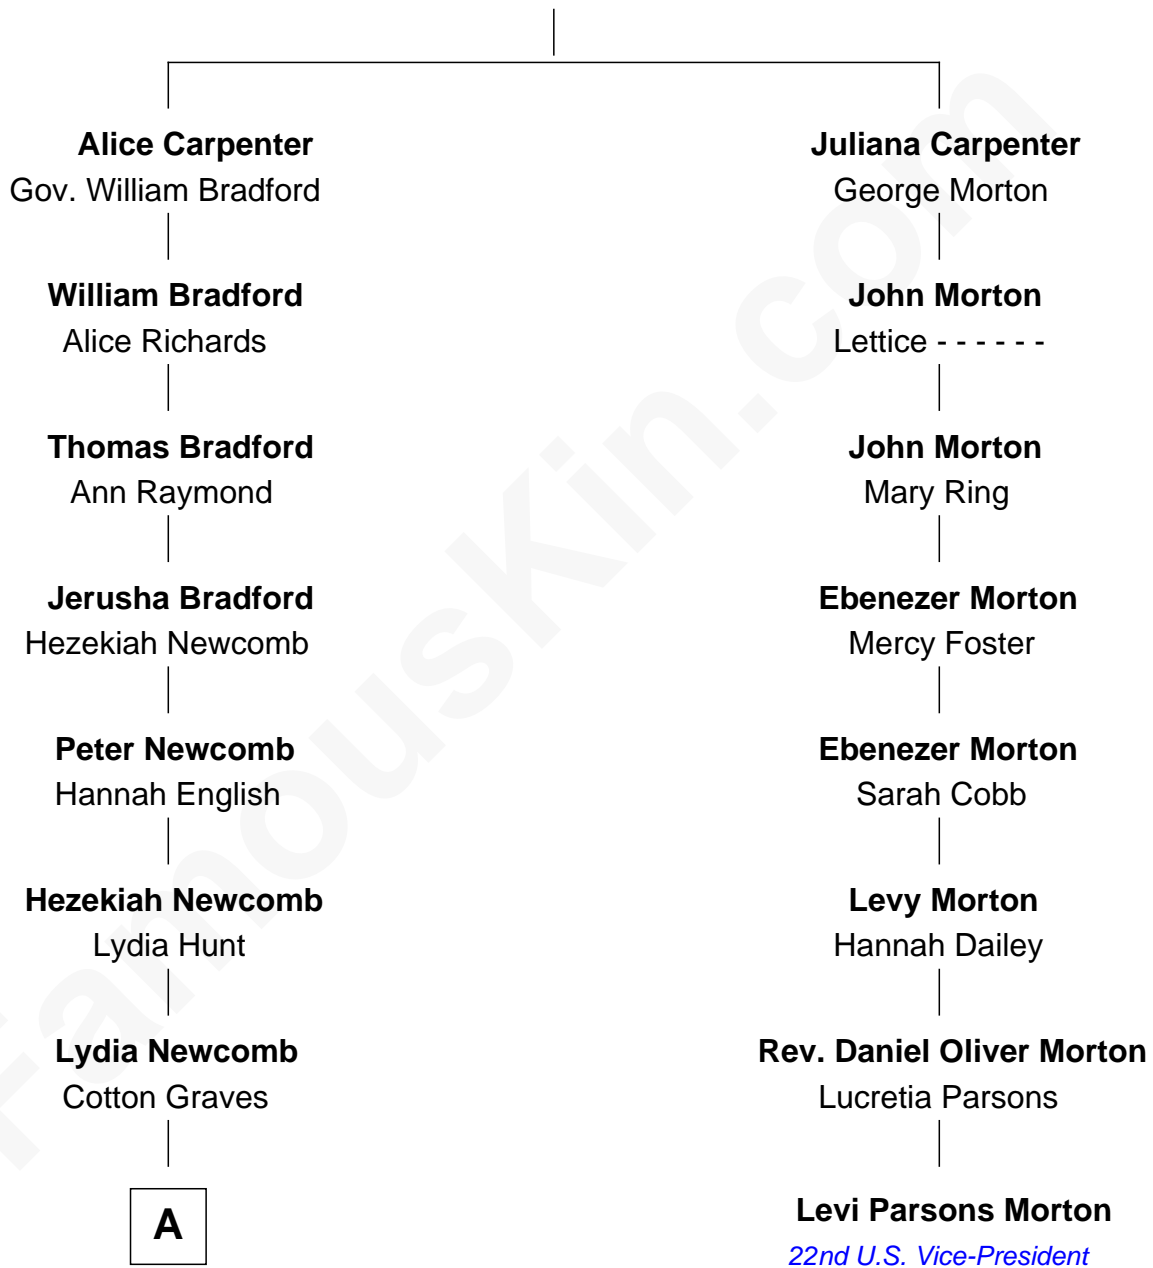

FamousKin.com Relationship Chart of

John Lithgow

Stage, TV, and Movie Actor

7th cousin 4 times removed of

Levi Parsons Morton

22nd U.S. Vice-President

Alexander Carpenter

FamousKin.com