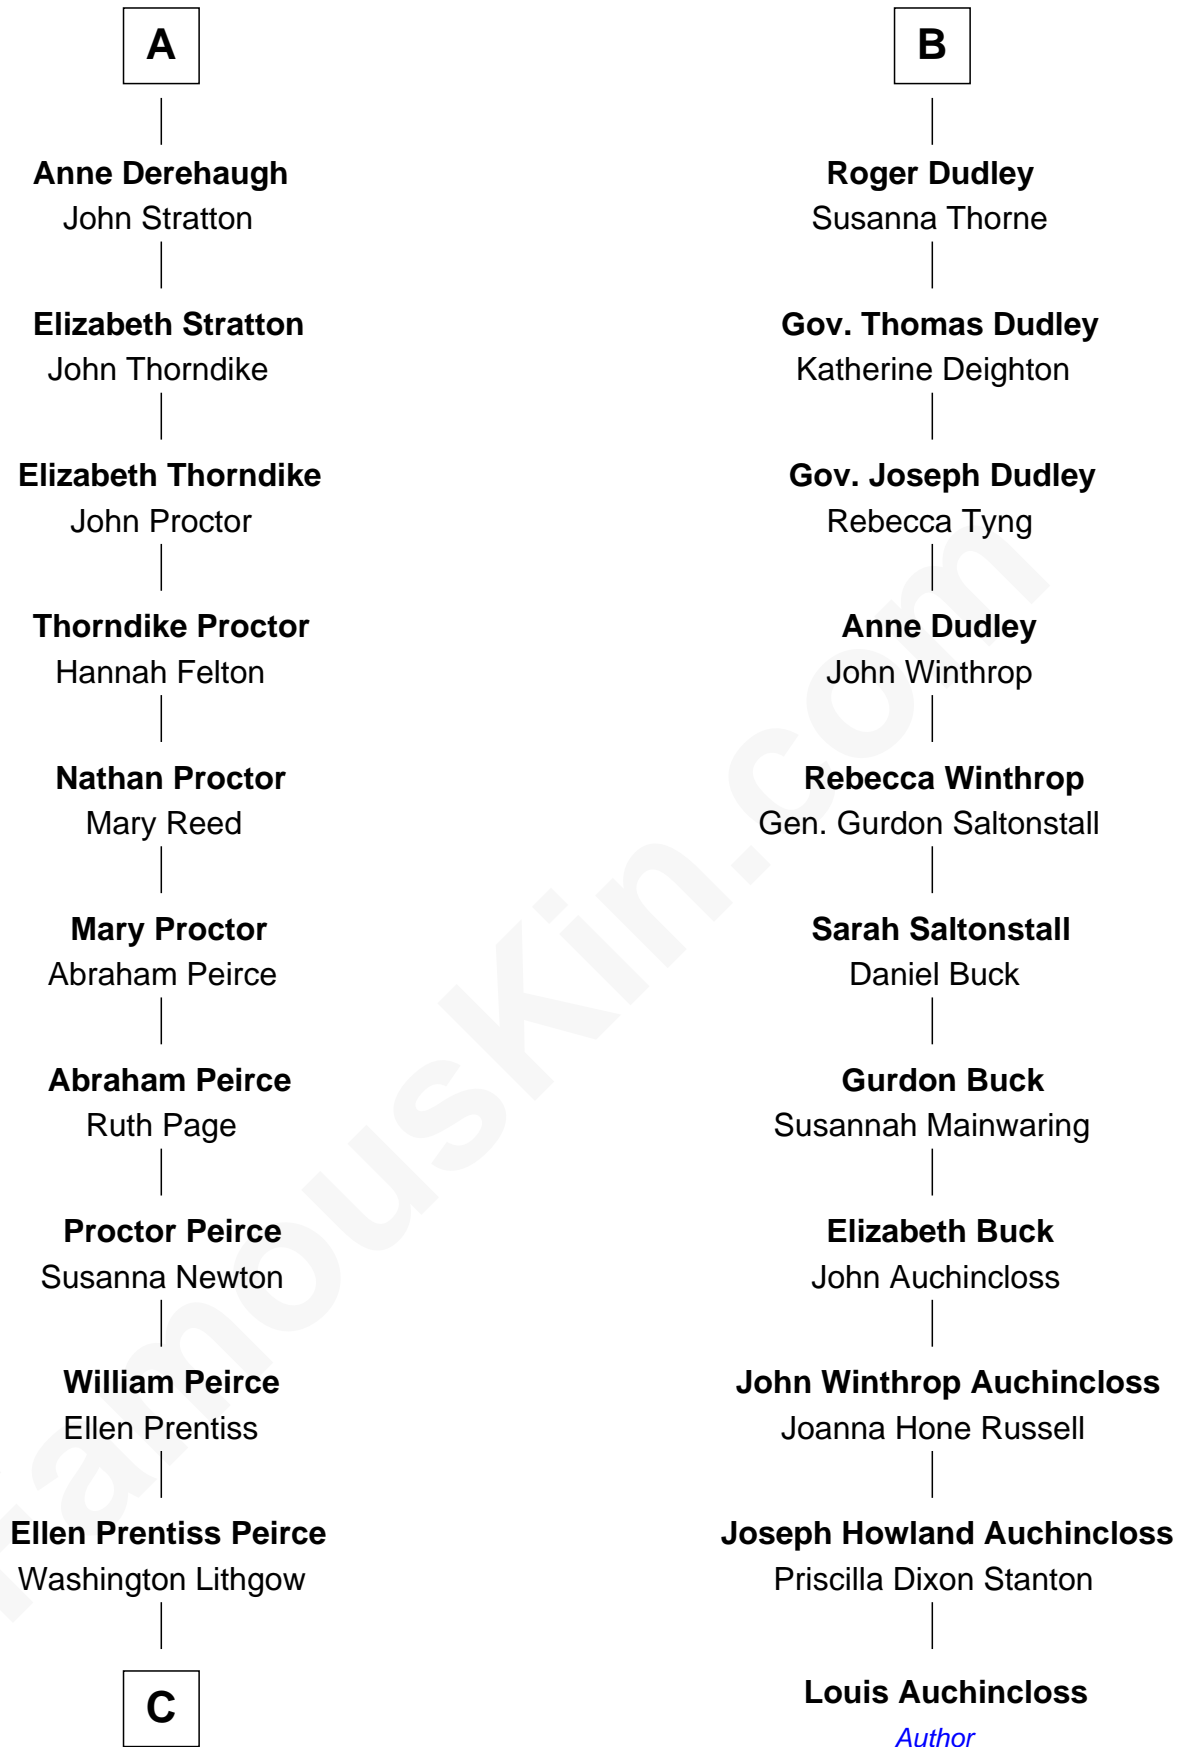

FamousKin.com Relationship Chart of

John Lithgow

Stage, TV, and Movie Actor

17th cousin 2 times removed of

Louis Auchincloss

Author

Sir Philip le Despencer

Elizabeth - - - - -

Sir Philip le Despencer

Elizabeth de Tibetot

Margery Despencer

Sir Roger Wentworth

Henry Wentworth

Elizabeth Howard

Margery Wentworth

Sir William Waldegrave

Dorothy Waldegrave

Sir John Spring

Frances Spring

Edmund Wright

Mary Wright

William Derehaugh

A

Alice le Despenser

Cecily Willoughby

Sir John Sutton

Cecily Grey

Sir Henry Dudley

- - - - - Ashton

Probable

B

C