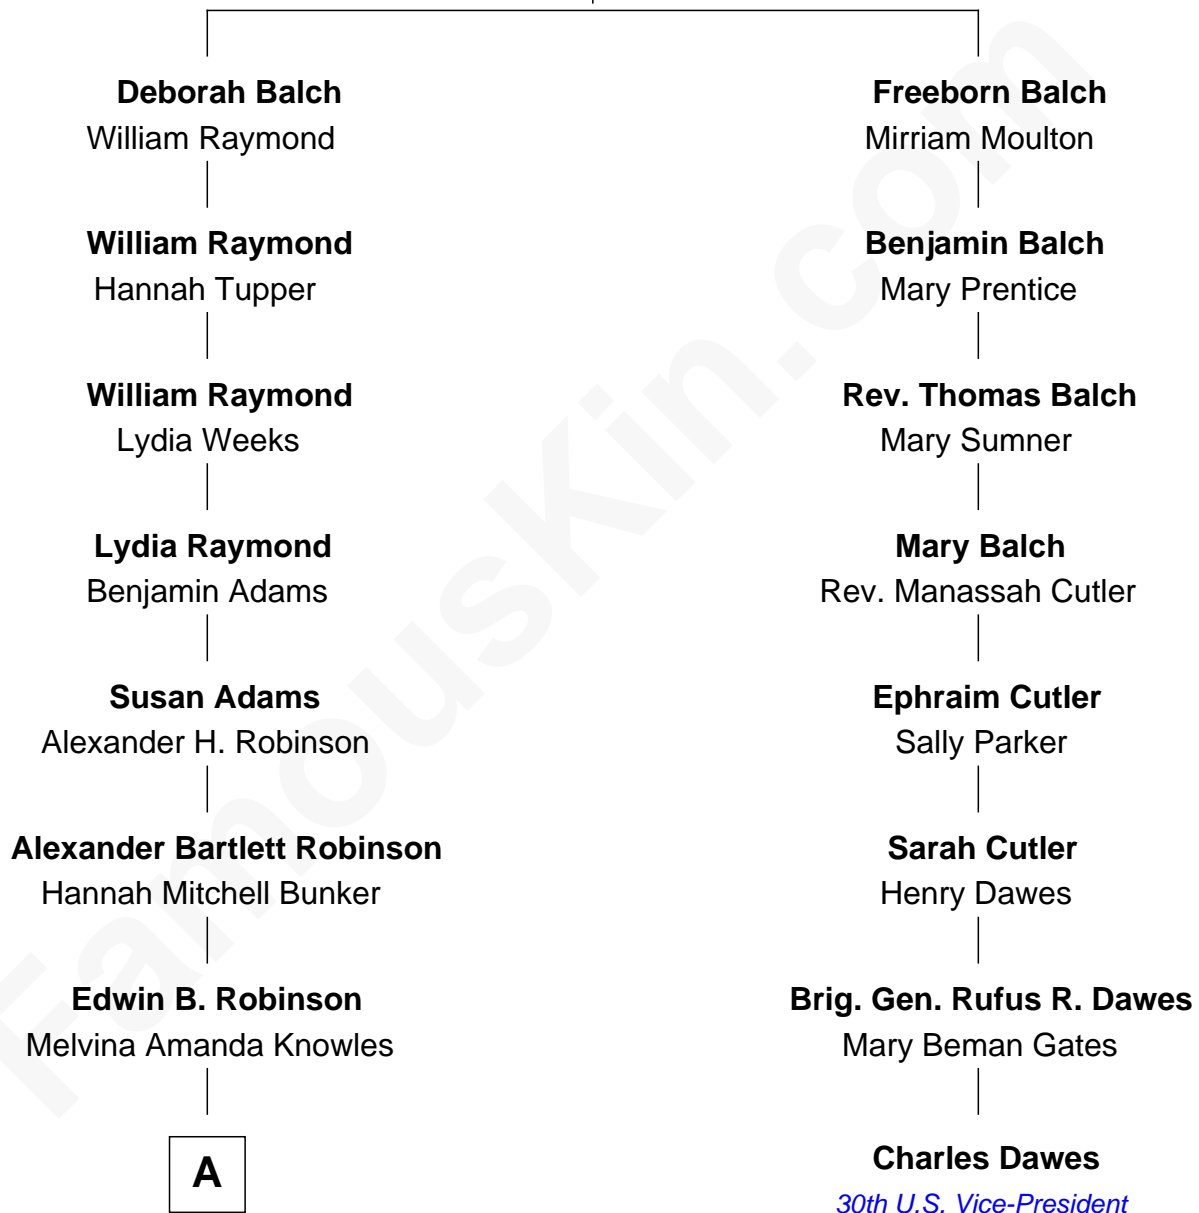

Benjamin Balch

*with wife
Grace Mallett*

*with wife
Sarah Gardner*