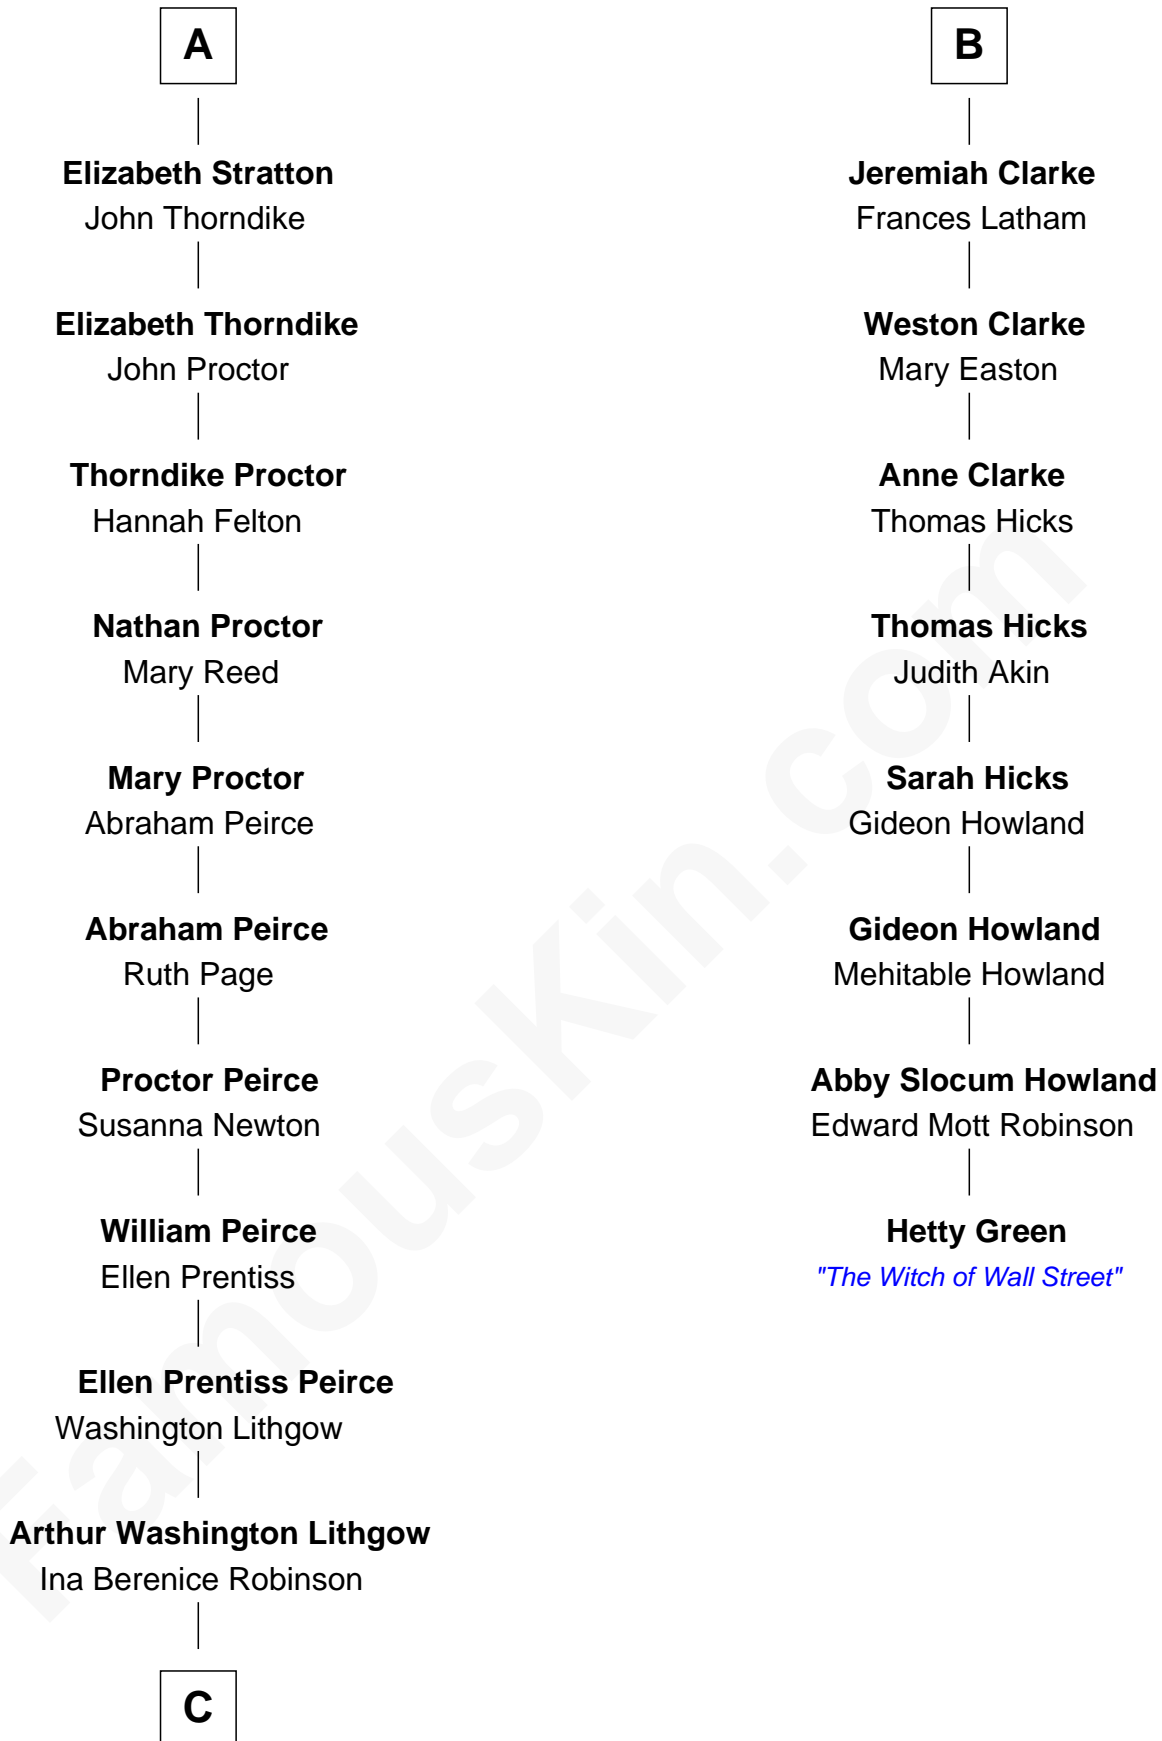

FamousKin.com Relationship Chart of

John Lithgow

Stage, TV, and Movie Actor

14th cousin 4 times removed of

Hetty Green

"The Witch of Wall Street"

Elizabeth Cokayne

*with husband
Sir Laurence Cheney*

Anne Danvers

Cecily Felton

John Stratton

Elizabeth Lovett

Anthony Cave

Thomas Stratton

Dorothy Nicolls

Mary Cave

Sir Jerome Weston

John Stratton

Anne Derehaugh

Mary Weston

William Clerke

A

B

C

—
Arthur Washington Lithgow

Sarah Jane Price

—
John Lithgow

Stage, TV, and Movie Actor

FamousKin.com