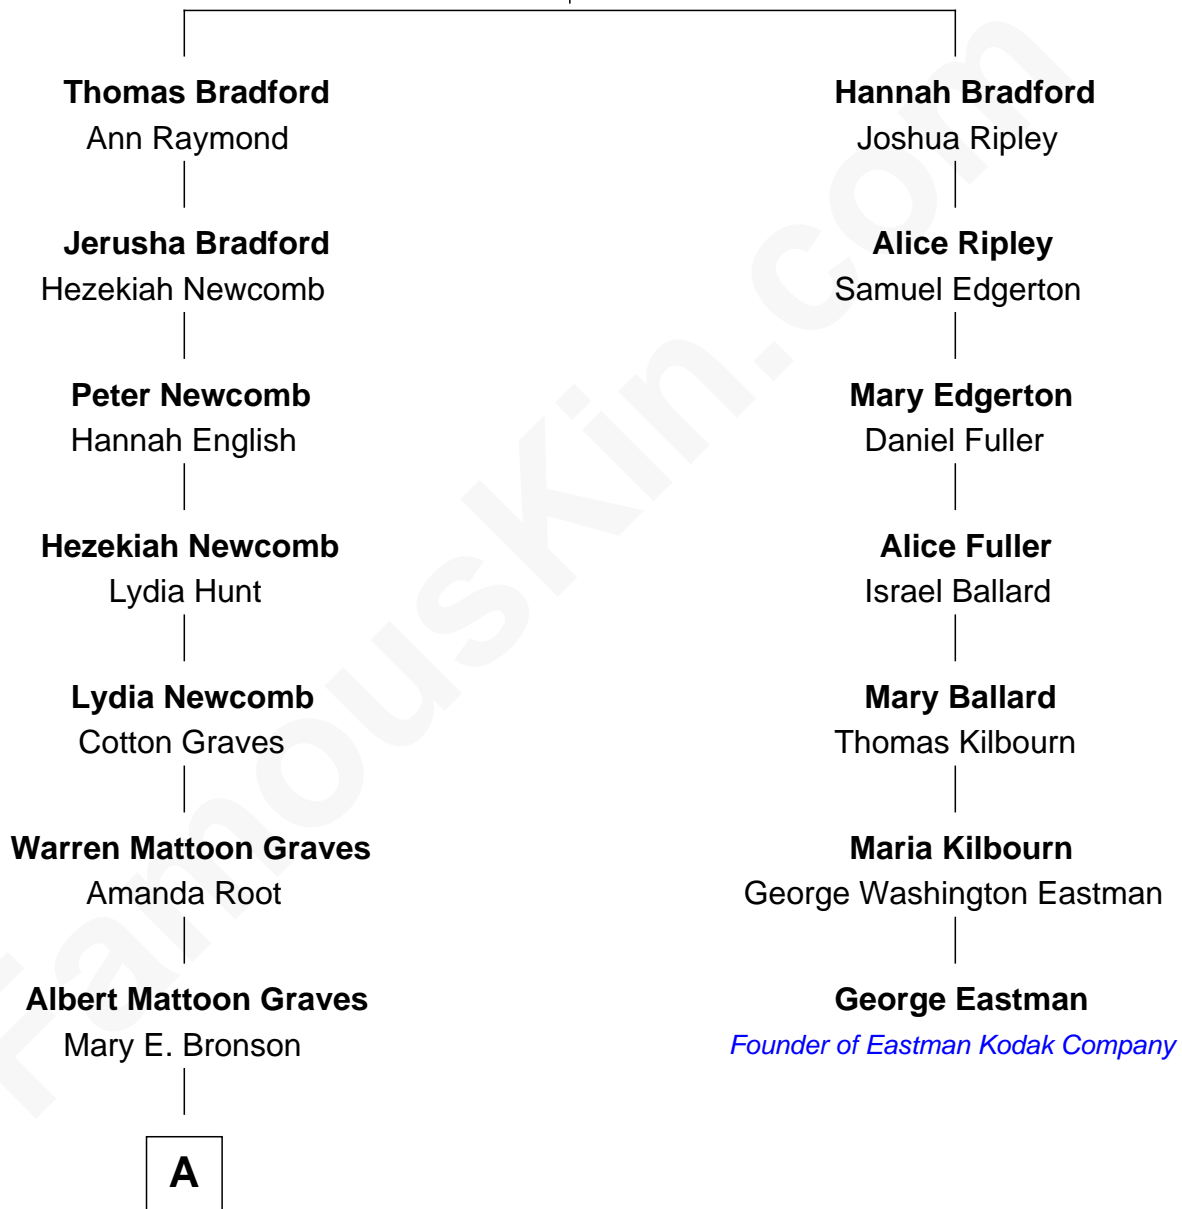

FamousKin.com Relationship Chart of

John Lithgow

Stage, TV, and Movie Actor

6th cousin 3 times removed of

George Eastman

Founder of Eastman Kodak Company

William Bradford

Alice Richards

A

—
Eva Bronson Graves

Rev. Orlo Josiah Price

—
Sarah Jane Price

Arthur Washington Lithgow

—
John Lithgow

Stage, TV, and Movie Actor

FamousKin.com