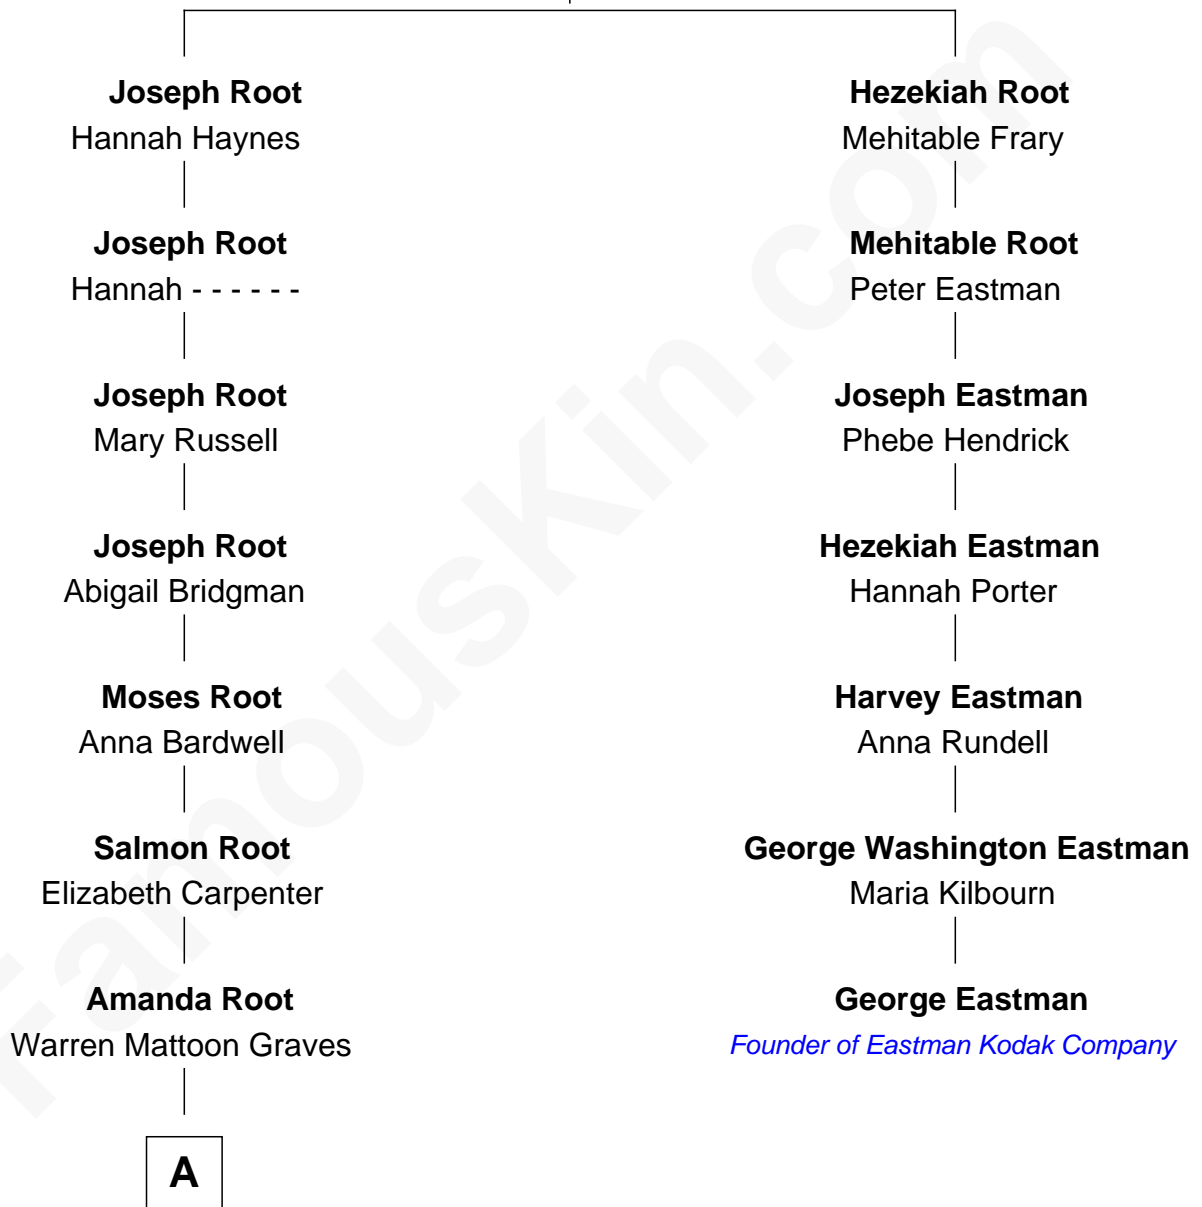

FamousKin.com Relationship Chart of

John Lithgow

Stage, TV, and Movie Actor

6th cousin 4 times removed of

George Eastman

Founder of Eastman Kodak Company

Thomas Root

A

—
Albert Mattoon Graves

Mary E. Bronson

—
Eva Bronson Graves

Rev. Orlo Josiah Price

—
Sarah Jane Price

Arthur Washington Lithgow

—
John Lithgow

Stage, TV, and Movie Actor