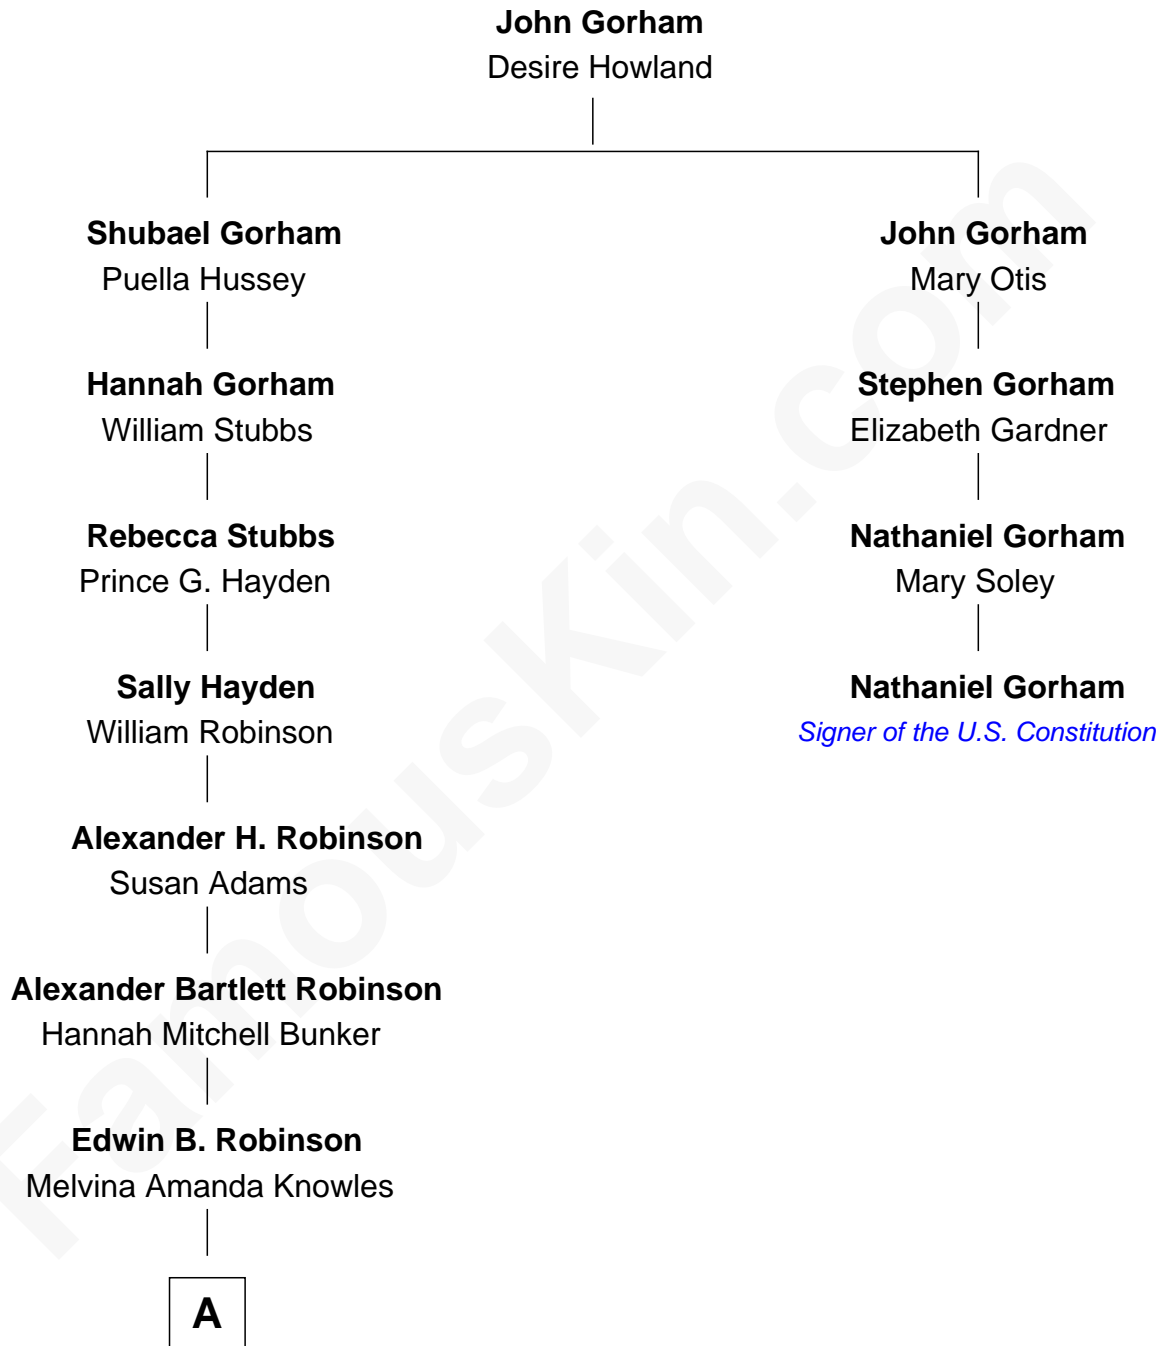

# FamousKin.com Relationship Chart of

**John Lithgow**

*Stage, TV, and Movie Actor*

3rd cousin 6 times removed of

**Nathaniel Gorham**

*Signer of the U.S. Constitution*

**A**

**Ina Berenice Robinson**  
Arthur Washington Lithgow

**Arthur Washington Lithgow**  
Sarah Jane Price

**John Lithgow**  
*Stage, TV, and Movie Actor*

FamousKin.com