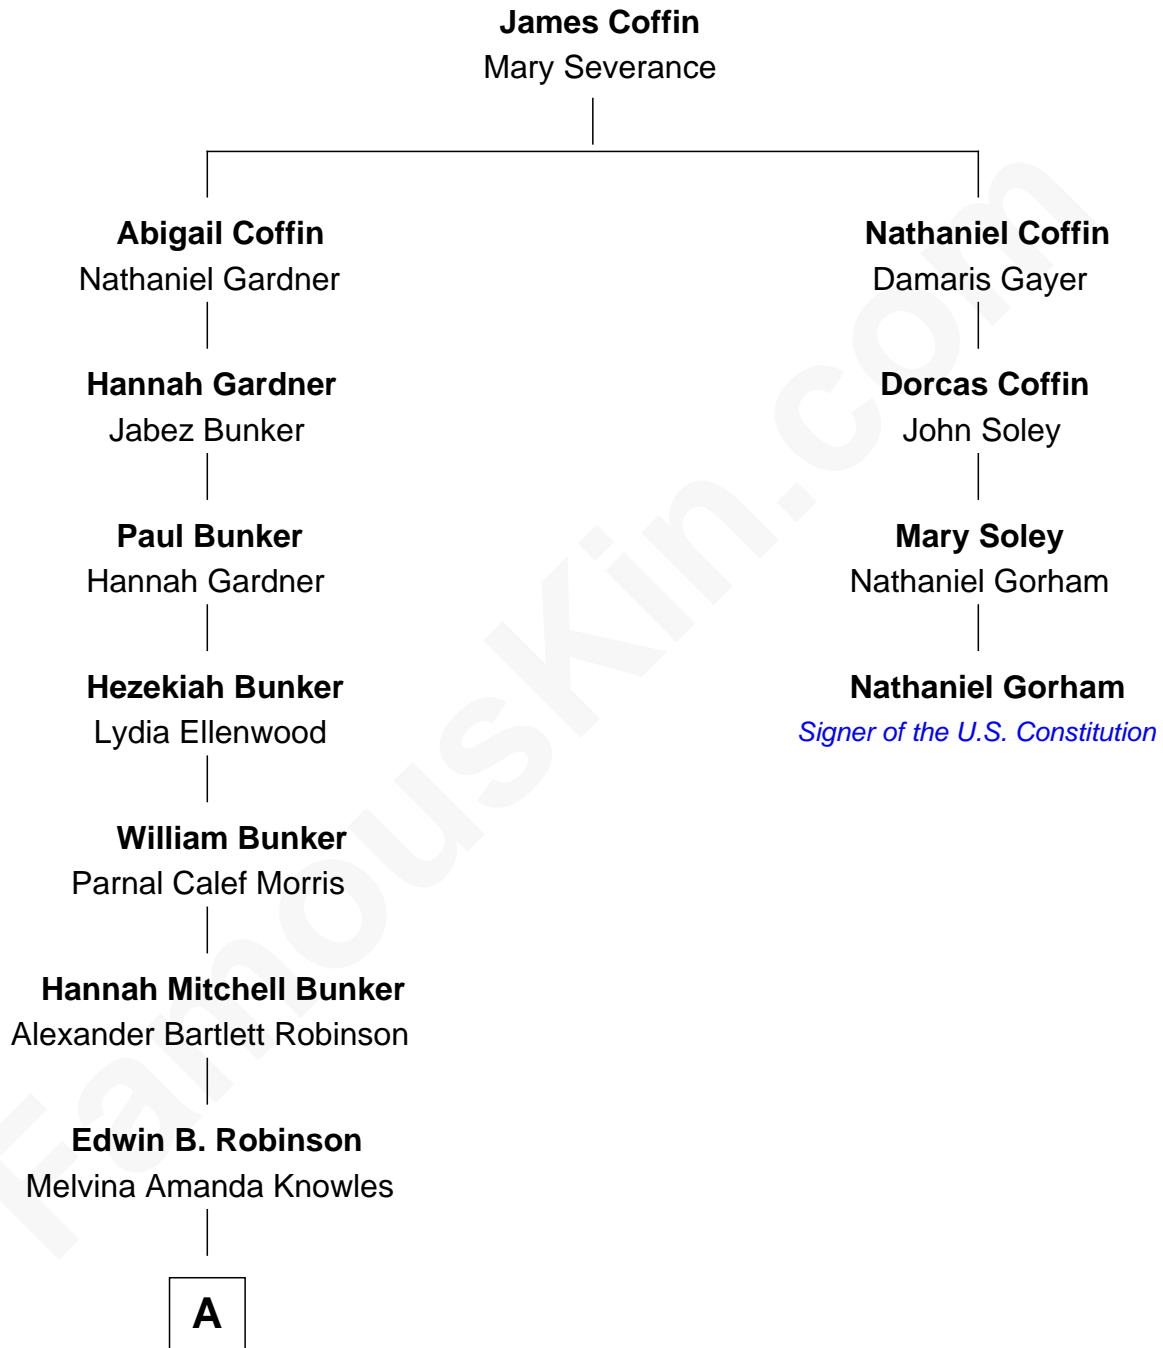

# FamousKin.com Relationship Chart of

**John Lithgow**

*Stage, TV, and Movie Actor*

3rd cousin 6 times removed of

**Nathaniel Gorham**

*Signer of the U.S. Constitution*

**A**

|  
**Ina Berenice Robinson**  
Arthur Washington Lithgow

|  
**Arthur Washington Lithgow**  
Sarah Jane Price

|  
**John Lithgow**  
*Stage, TV, and Movie Actor*

FamousKin.com