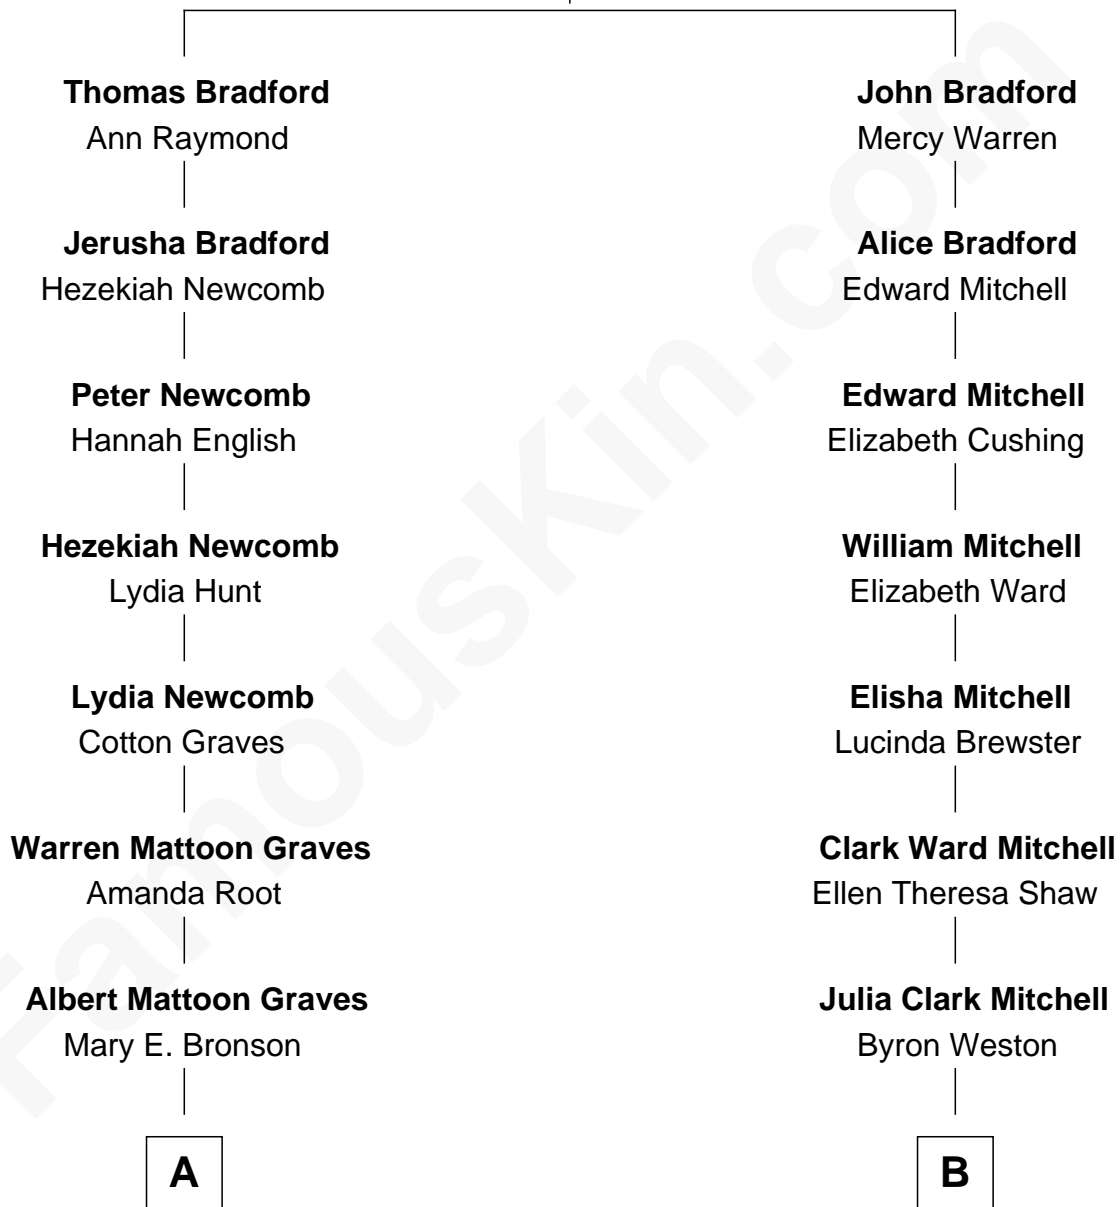

# FamousKin.com Relationship Chart of

**John Lithgow**

*Stage, TV, and Movie Actor*

8th cousin 1 time removed of

**Julia Child**

*American Chef, Author and TV Personality*

**William Bradford**

Alice Richards

FamousKin.com