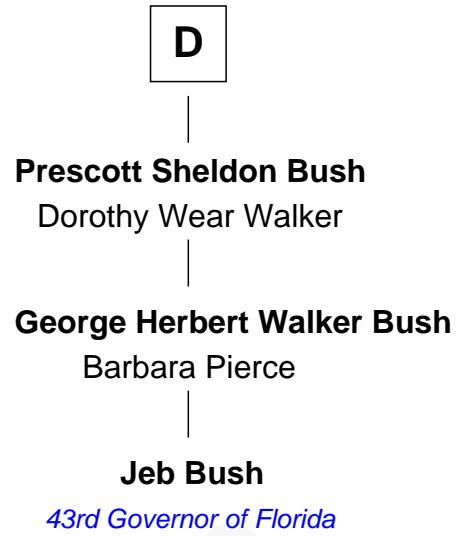

FamousKin.com Relationship Chart of

John Lithgow

Stage, TV, and Movie Actor

18th cousin 1 time removed of

Jeb Bush

43rd Governor of Florida

Sir John Howard

*with wife
Alice Tendring*

*with wife
Margaret de Plaiz*

FamousKin.com