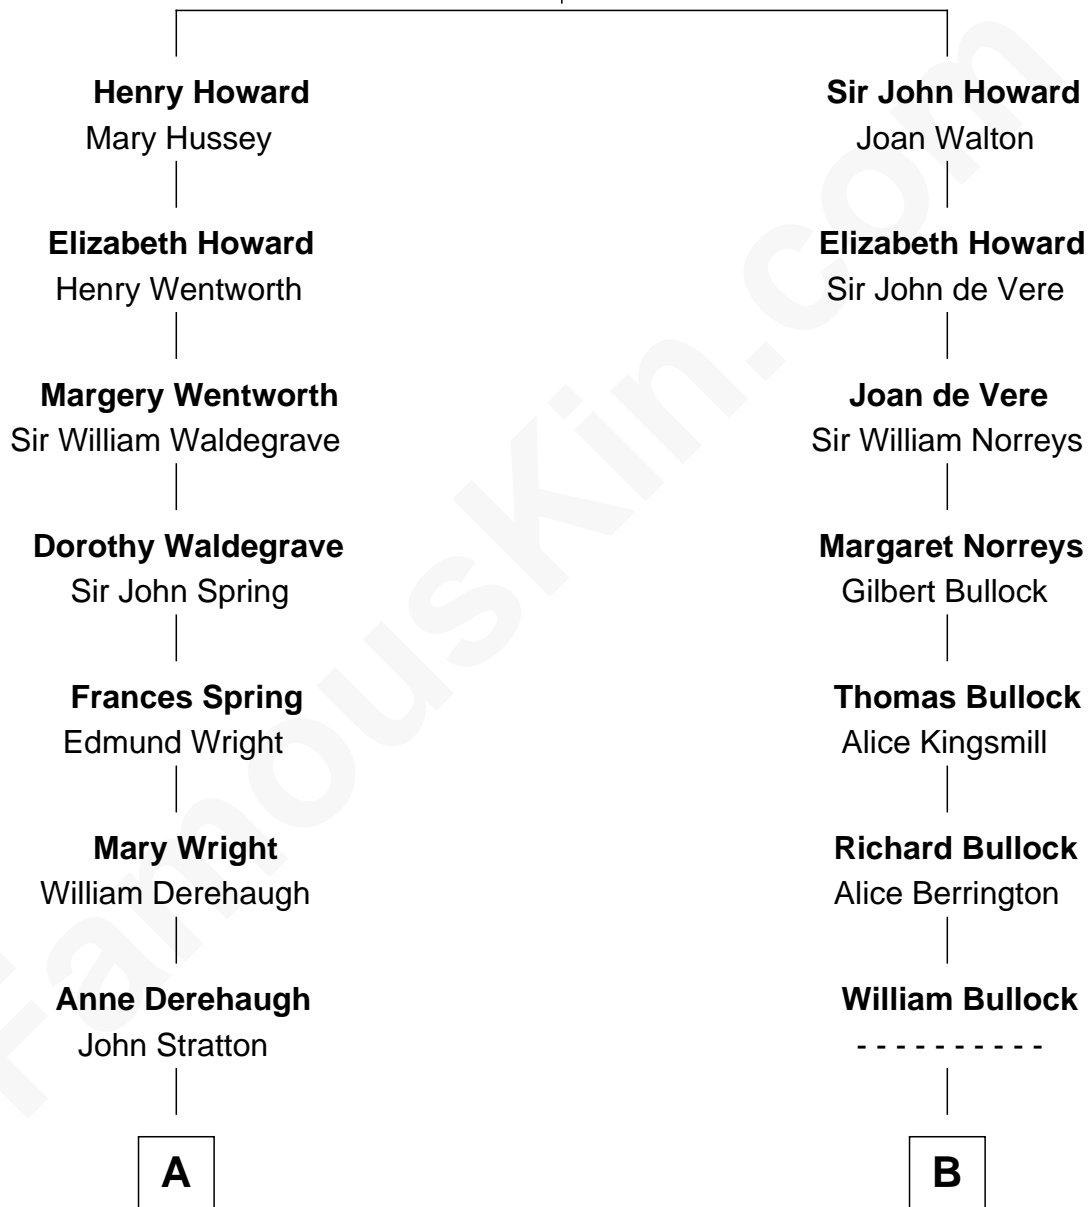

FamousKin.com Relationship Chart of

John Lithgow

Stage, TV, and Movie Actor

18th cousin 1 time removed of

Jeb Bush

43rd Governor of Florida

Sir John Howard

*with wife
Alice Tendring*

*with wife
Margaret de Plaiz*

FamousKin.com