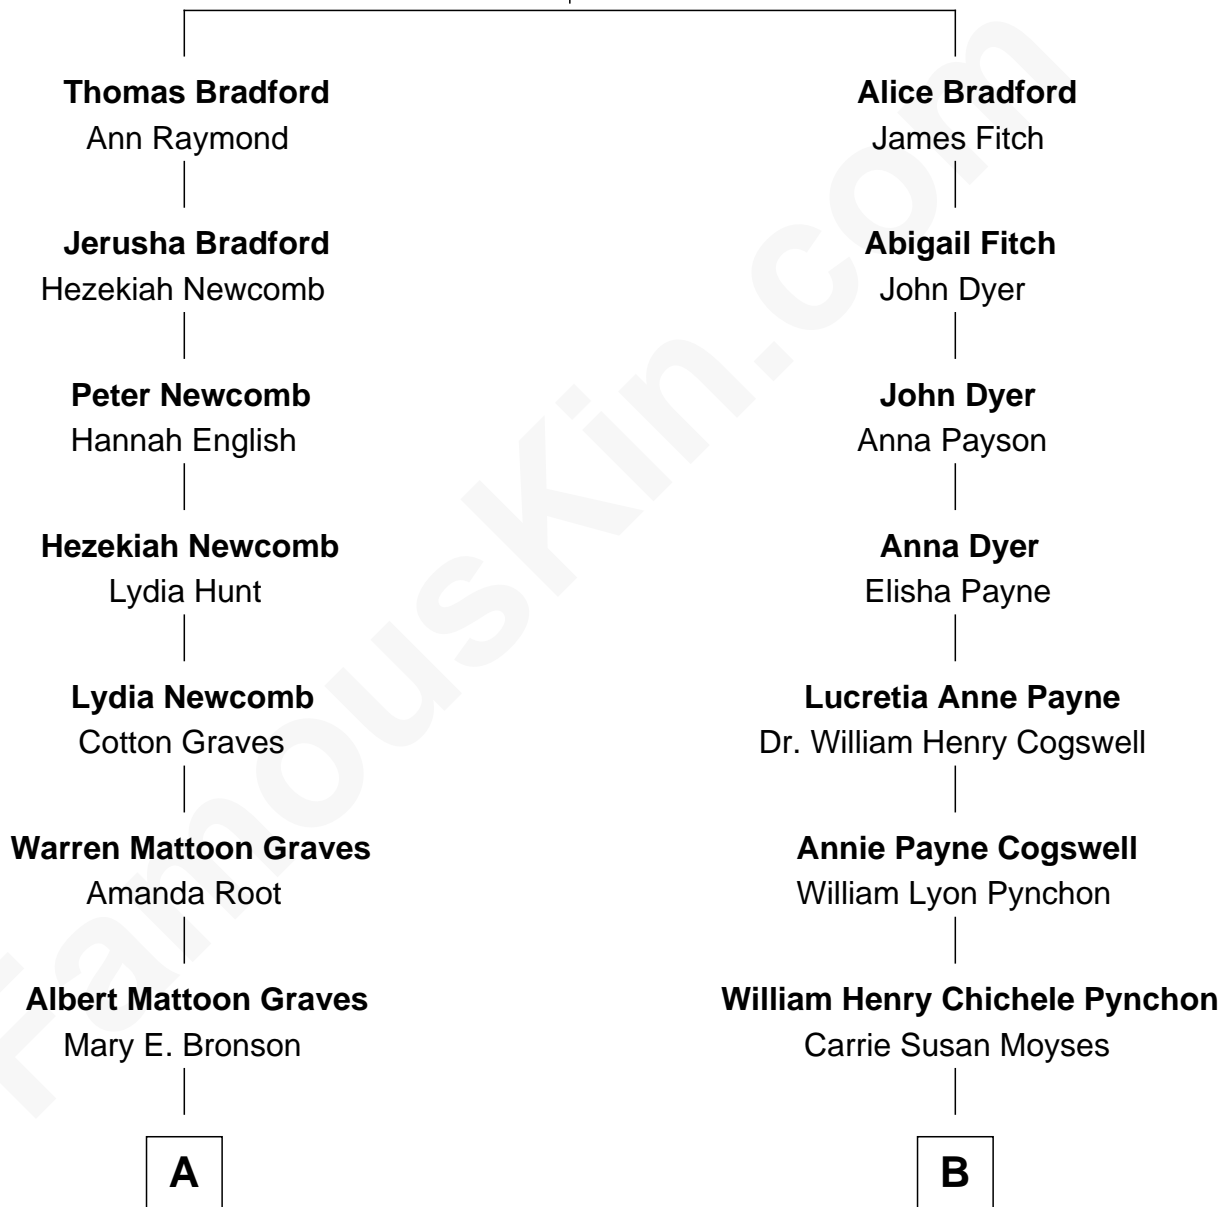

FamousKin.com Relationship Chart of

John Lithgow

Stage, TV, and Movie Actor

8th cousin 1 time removed of

Thomas Pynchon

American Novelist

William Bradford

Alice Richards

FamousKin.com