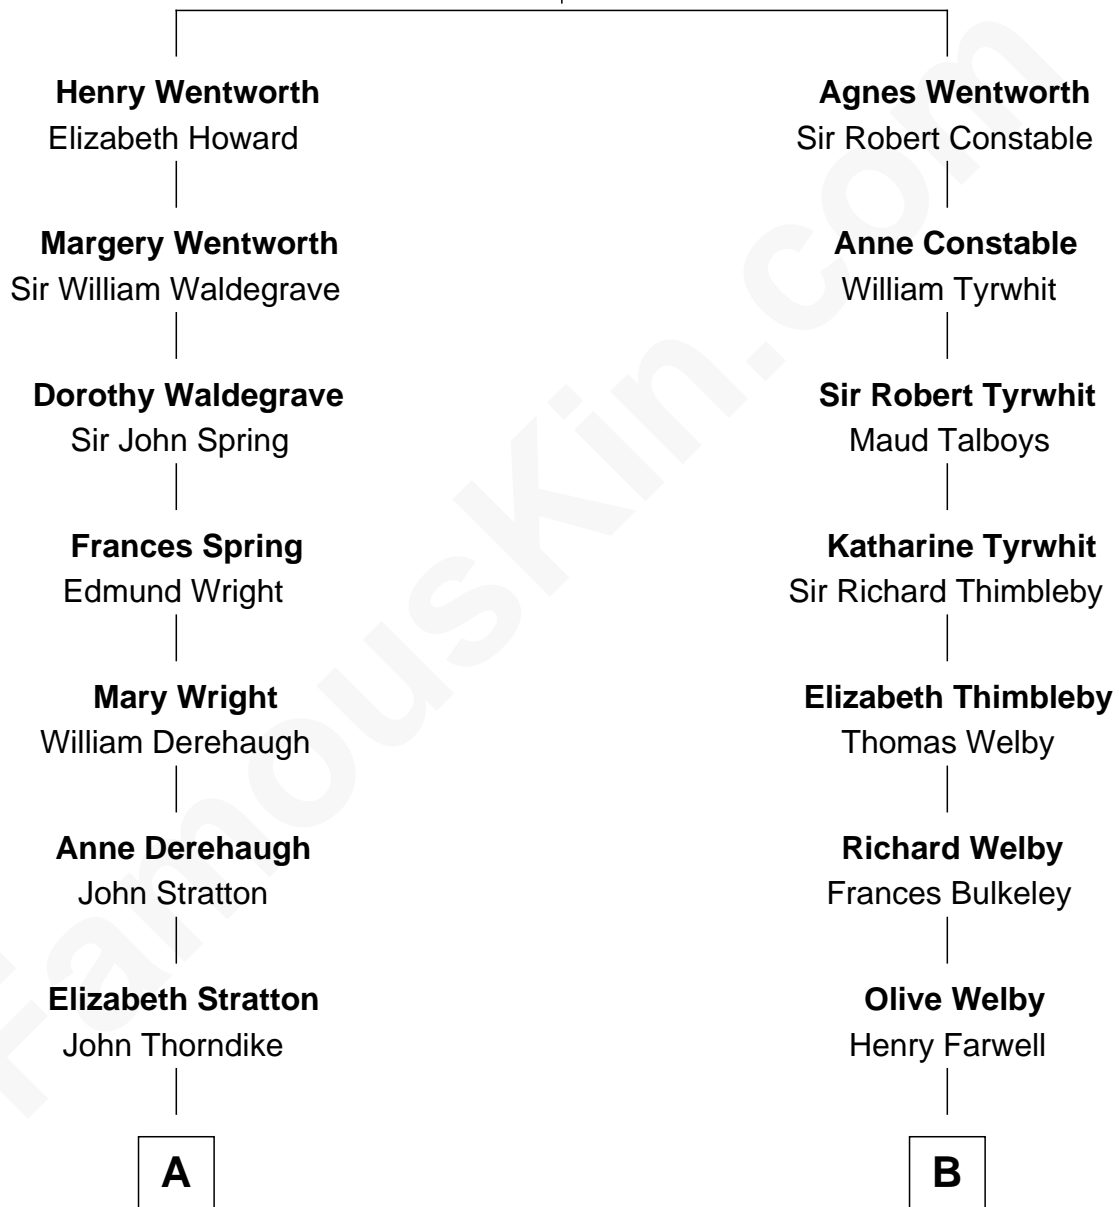

FamousKin.com Relationship Chart of

John Lithgow

Stage, TV, and Movie Actor

16th cousin 1 time removed of

Thomas Pynchon

American Novelist

Sir Roger Wentworth

Margery Despencer

John Lithgow photo by [David Shankbone](#) (CC BY-SA 3.0)