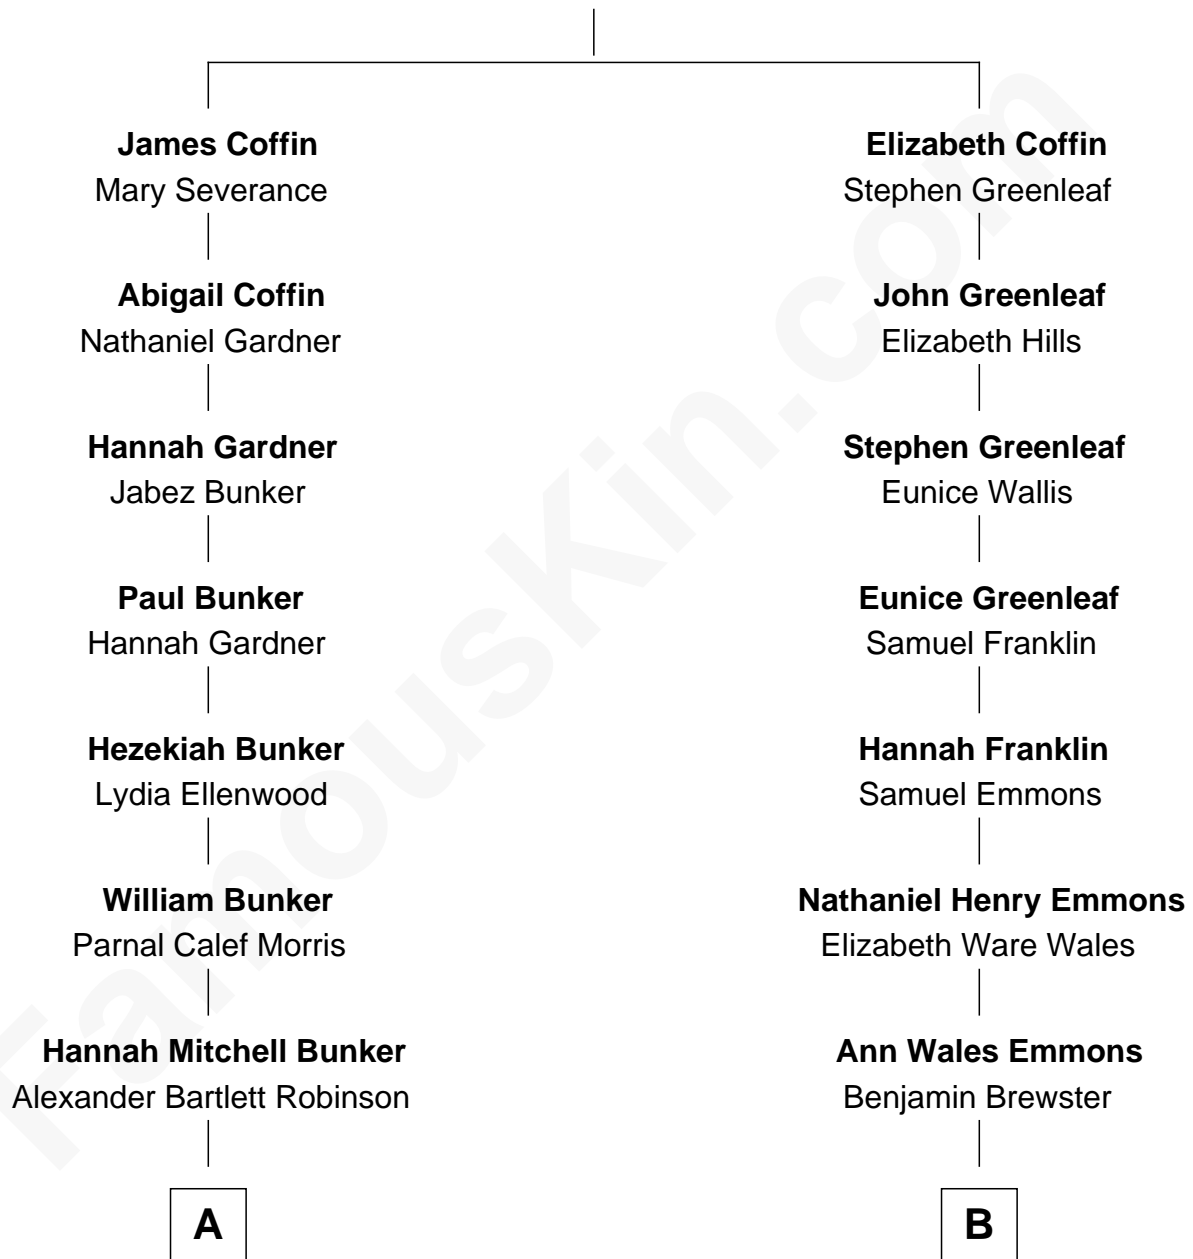

FamousKin.com Relationship Chart of

John Lithgow

Stage, TV, and Movie Actor

10th cousin of

Paget Brewster

TV Actress

Tristram Coffin

Dionis Stevens

A

Edwin B. Robinson
Melvina Amanda Knowles

Ina Berenice Robinson
Arthur Washington Lithgow

Arthur Washington Lithgow
Sarah Jane Price

John Lithgow
Stage, TV, and Movie Actor

B

Dr. George Washington Wales Brewster
Ellen Mackenzie Hodge

George Washington Wales Brewster
Joan Ryerson

Galen Brewster
Hathaway Tew

Paget Brewster
TV Actress