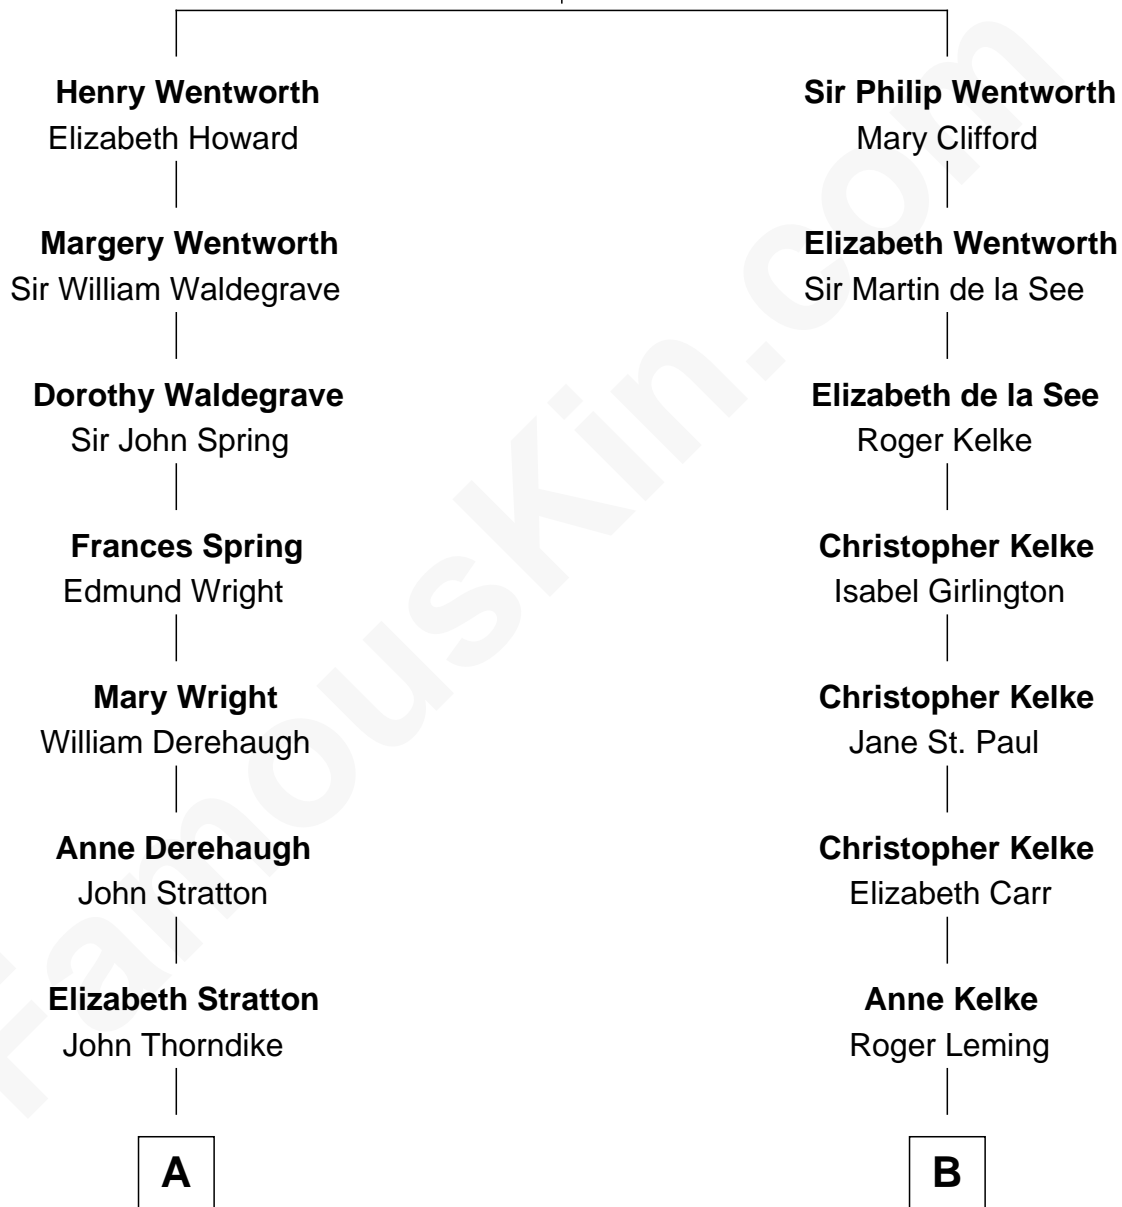

FamousKin.com Relationship Chart of

John Lithgow

Stage, TV, and Movie Actor

17th cousin 1 time removed of

Paget Brewster

TV Actress

Sir Roger Wentworth

Margery Despencer

C

Galen Brewster
Hathaway Tew

Paget Brewster
TV Actress

FamousKin.com