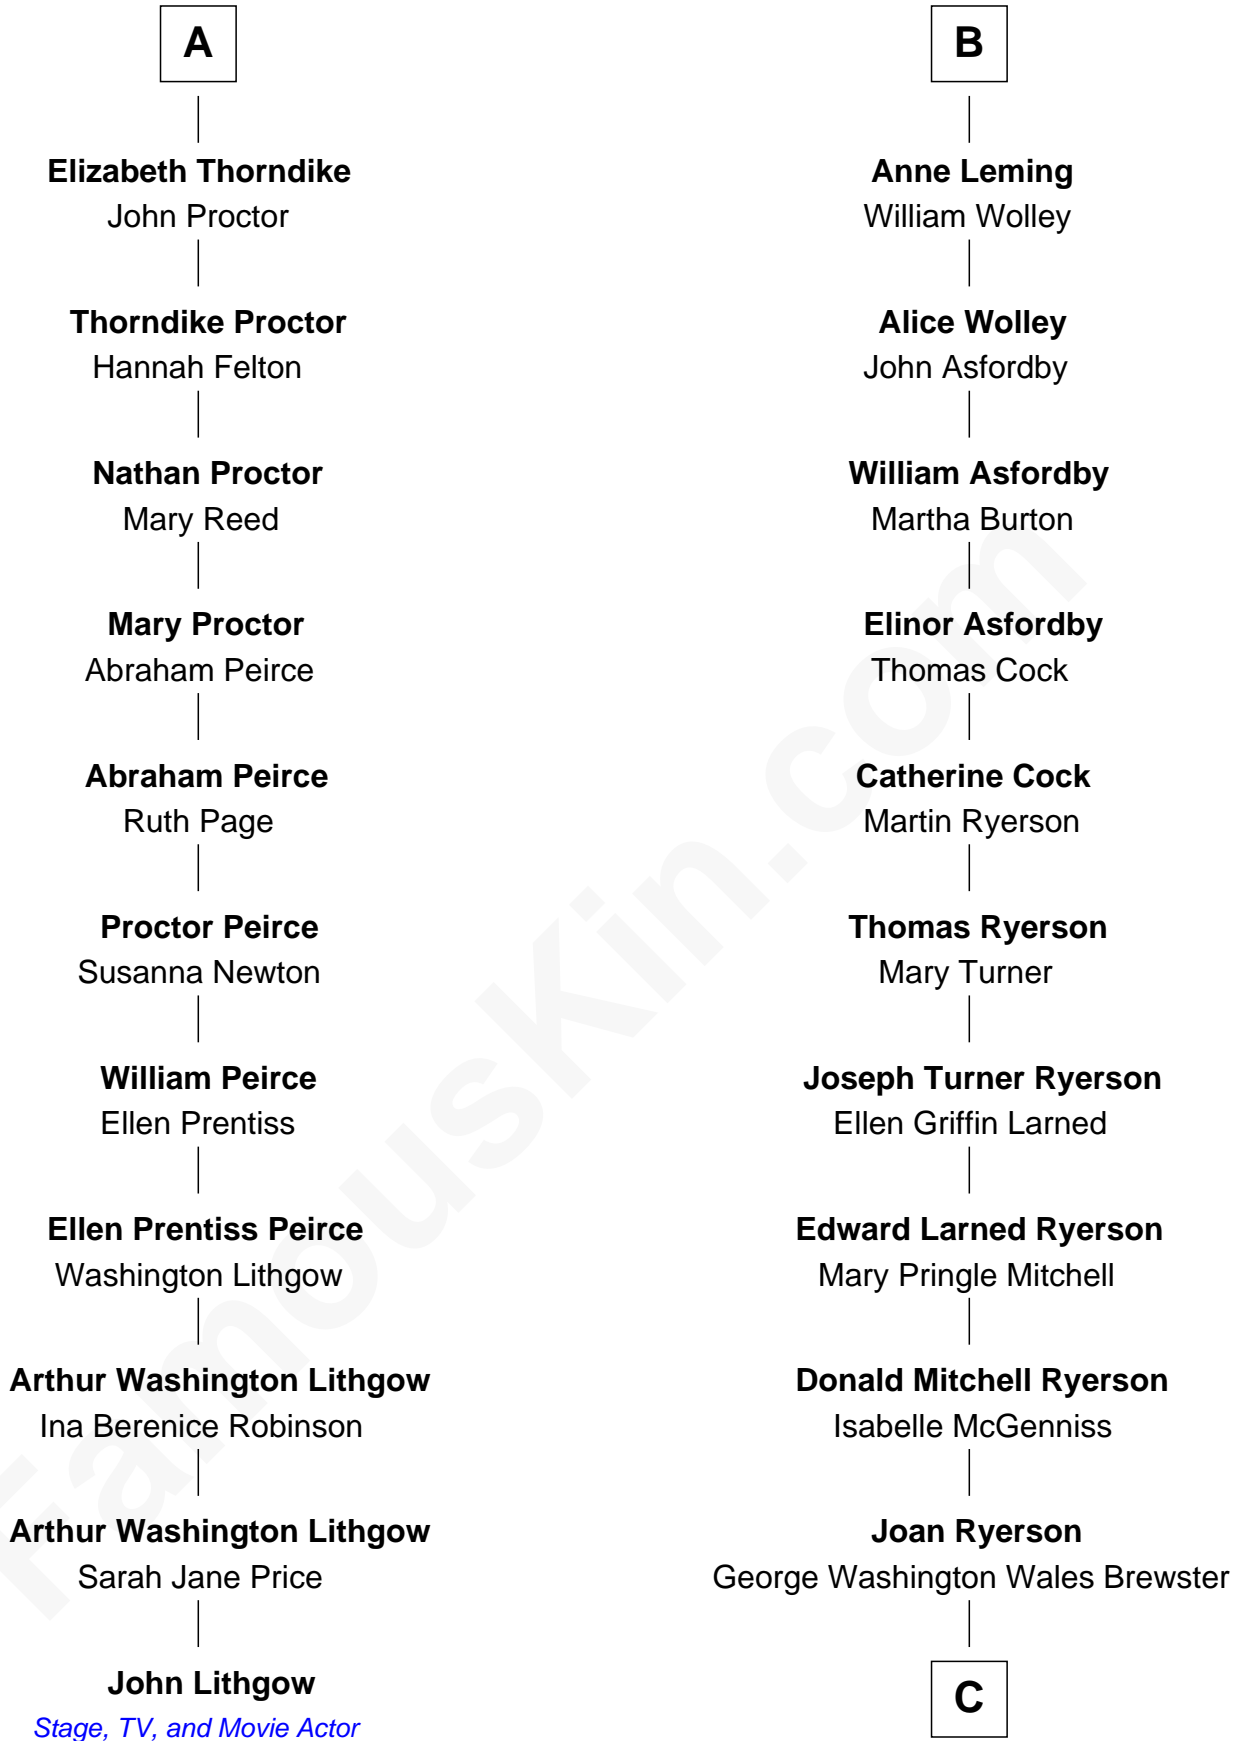

FamousKin.com Relationship Chart of

John Lithgow

Stage, TV, and Movie Actor

17th cousin 1 time removed of

Paget Brewster

TV Actress

Sir Roger Wentworth

Margery Despencer

C

Galen Brewster
Hathaway Tew

Paget Brewster
TV Actress

FamousKin.com