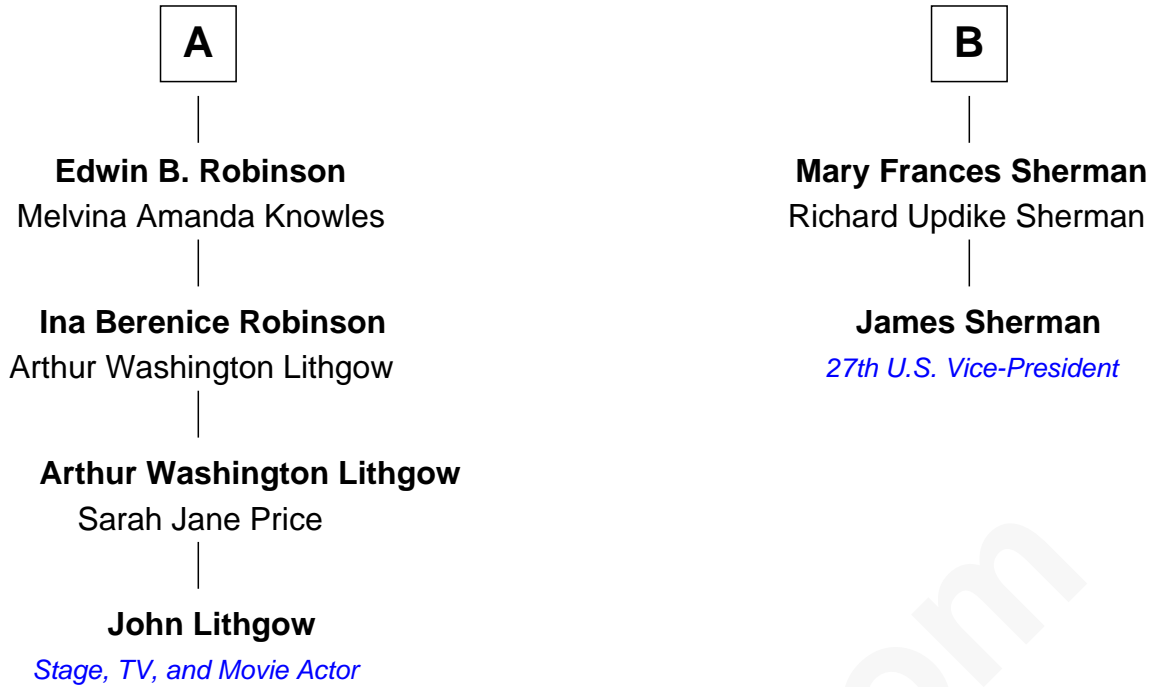

# FamousKin.com Relationship Chart of

**John Lithgow**

*Stage, TV, and Movie Actor*

8th cousin 2 times removed of

**James Sherman**

*27th U.S. Vice-President*

**Gov. Thomas Mayhew**

*with wife  
Jane Gallion*

**Rev. Thomas Mayhew**

Jane - - - - -

**Jedidah Mayhew**

Benjamin Smith

**Dorcas Smith**

Benjamin Hawes

**Jedidah Hawes**

Jabez Sherman

**Prince Sherman**

Sarah Sherman

**Jahaziel Sherman**

Nancy Winslow

**Richard Winslow Sherman**

Frances Lucretia Williams

**B**

FamousKin.com