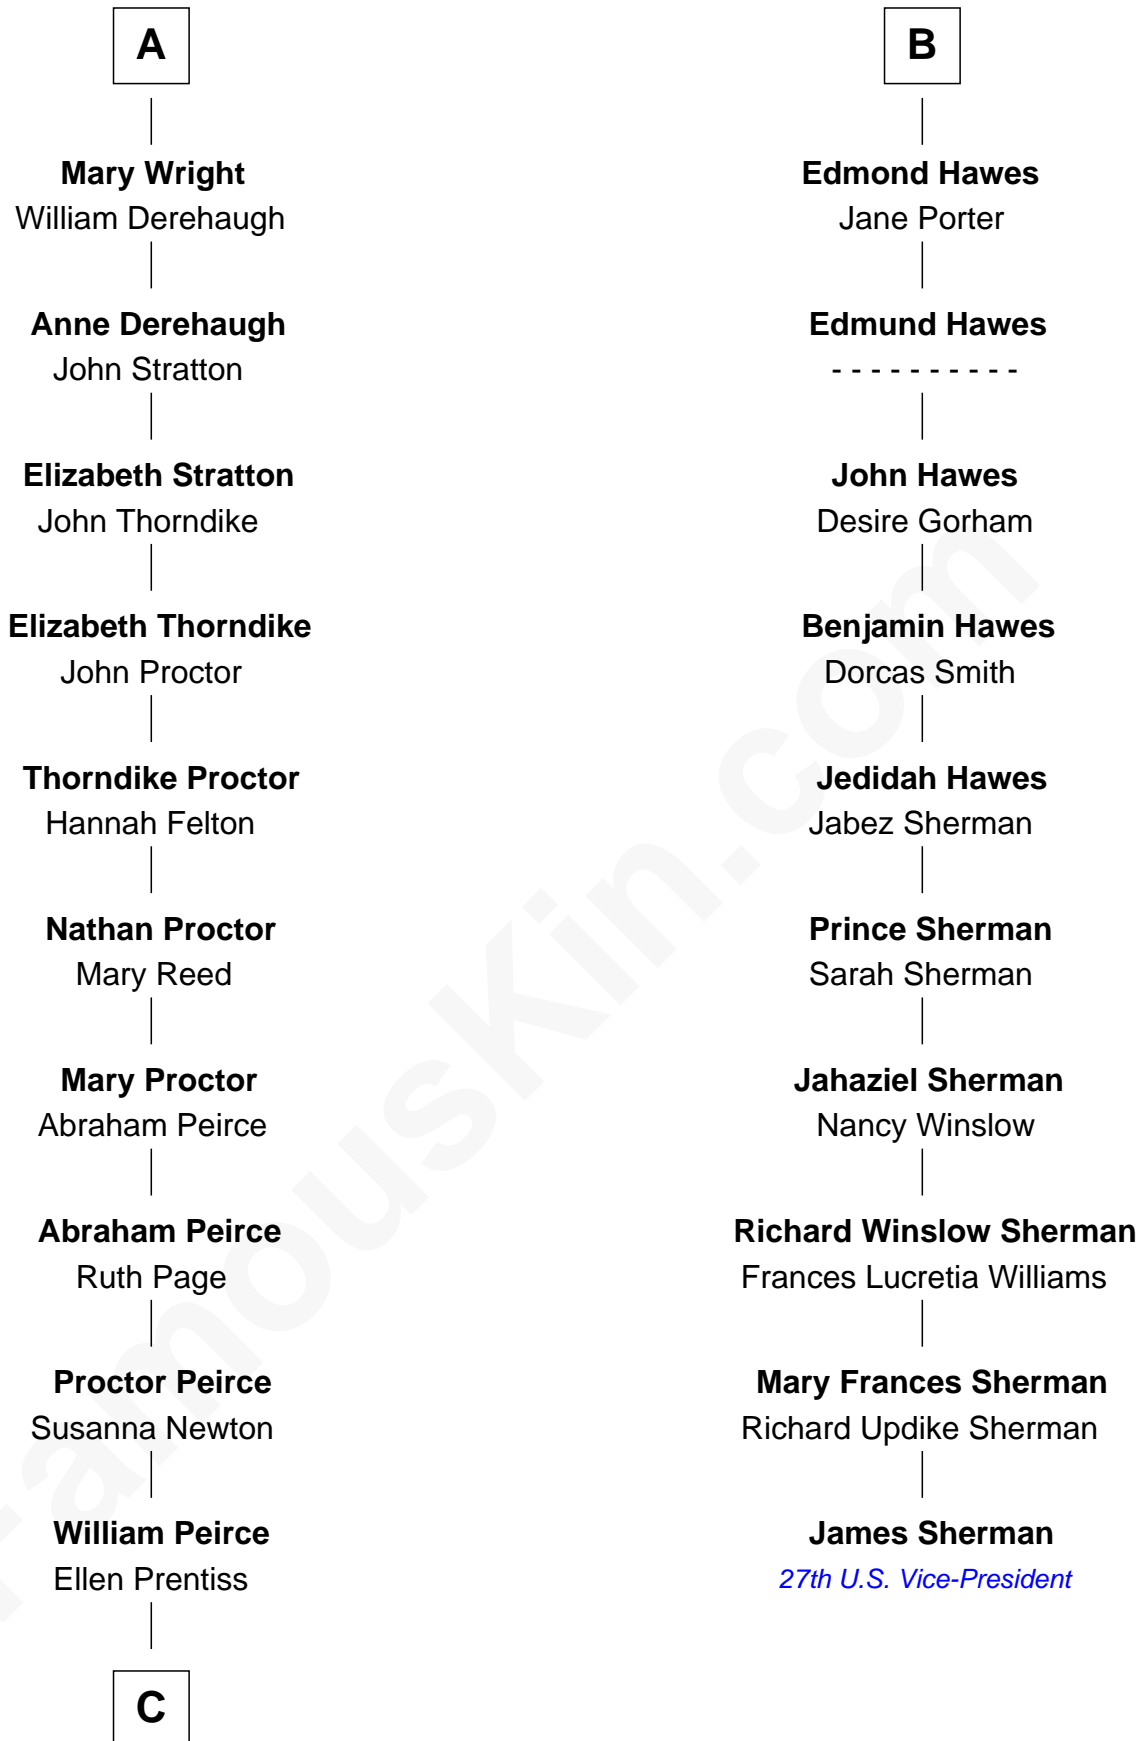

# FamousKin.com Relationship Chart of

**John Lithgow**

*Stage, TV, and Movie Actor*

16th cousin 4 times removed of

**James Sherman**

*27th U.S. Vice-President*

**Sir John Howard**

Alice de Bois

**C**

—  
**Ellen Prentiss Peirce**

Washington Lithgow

—  
**Arthur Washington Lithgow**

Ina Berenice Robinson

—  
**Arthur Washington Lithgow**

Sarah Jane Price

—  
**John Lithgow**