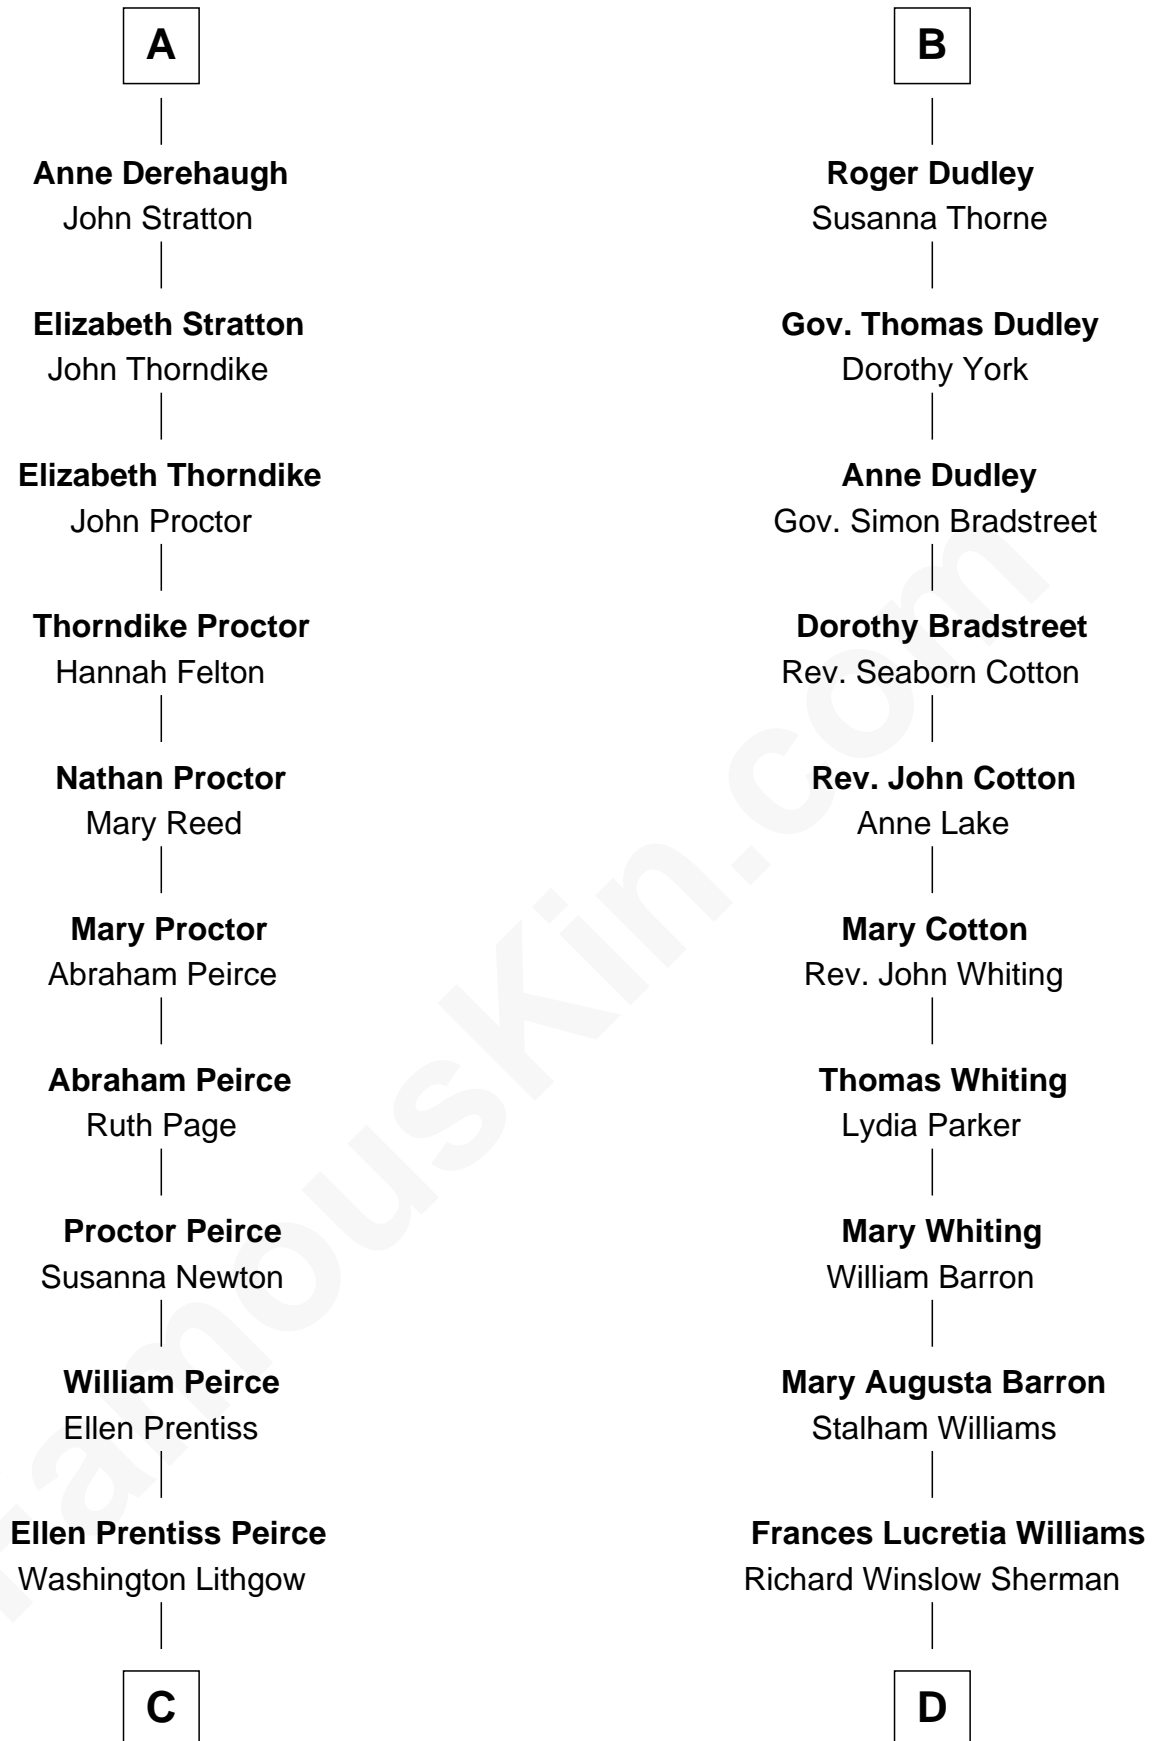

FamousKin.com Relationship Chart of

John Lithgow

Stage, TV, and Movie Actor

18th cousin 1 time removed of

James Sherman

27th U.S. Vice-President

Sir Philip le Despencer

Elizabeth - - - - -

Sir Philip le Despencer

Elizabeth de Tibetot

Margery Despencer

Sir Roger Wentworth

Henry Wentworth

Elizabeth Howard

Margery Wentworth

Sir William Waldegrave

Dorothy Waldegrave

Sir John Spring

Frances Spring

Edmund Wright

Mary Wright

William Derehaugh

A

Alice le Despenser

Cecily Willoughby

Sir John Sutton

Cecily Grey

Sir Henry Dudley

- - - - - Ashton

Probable

B

FamousKin.com