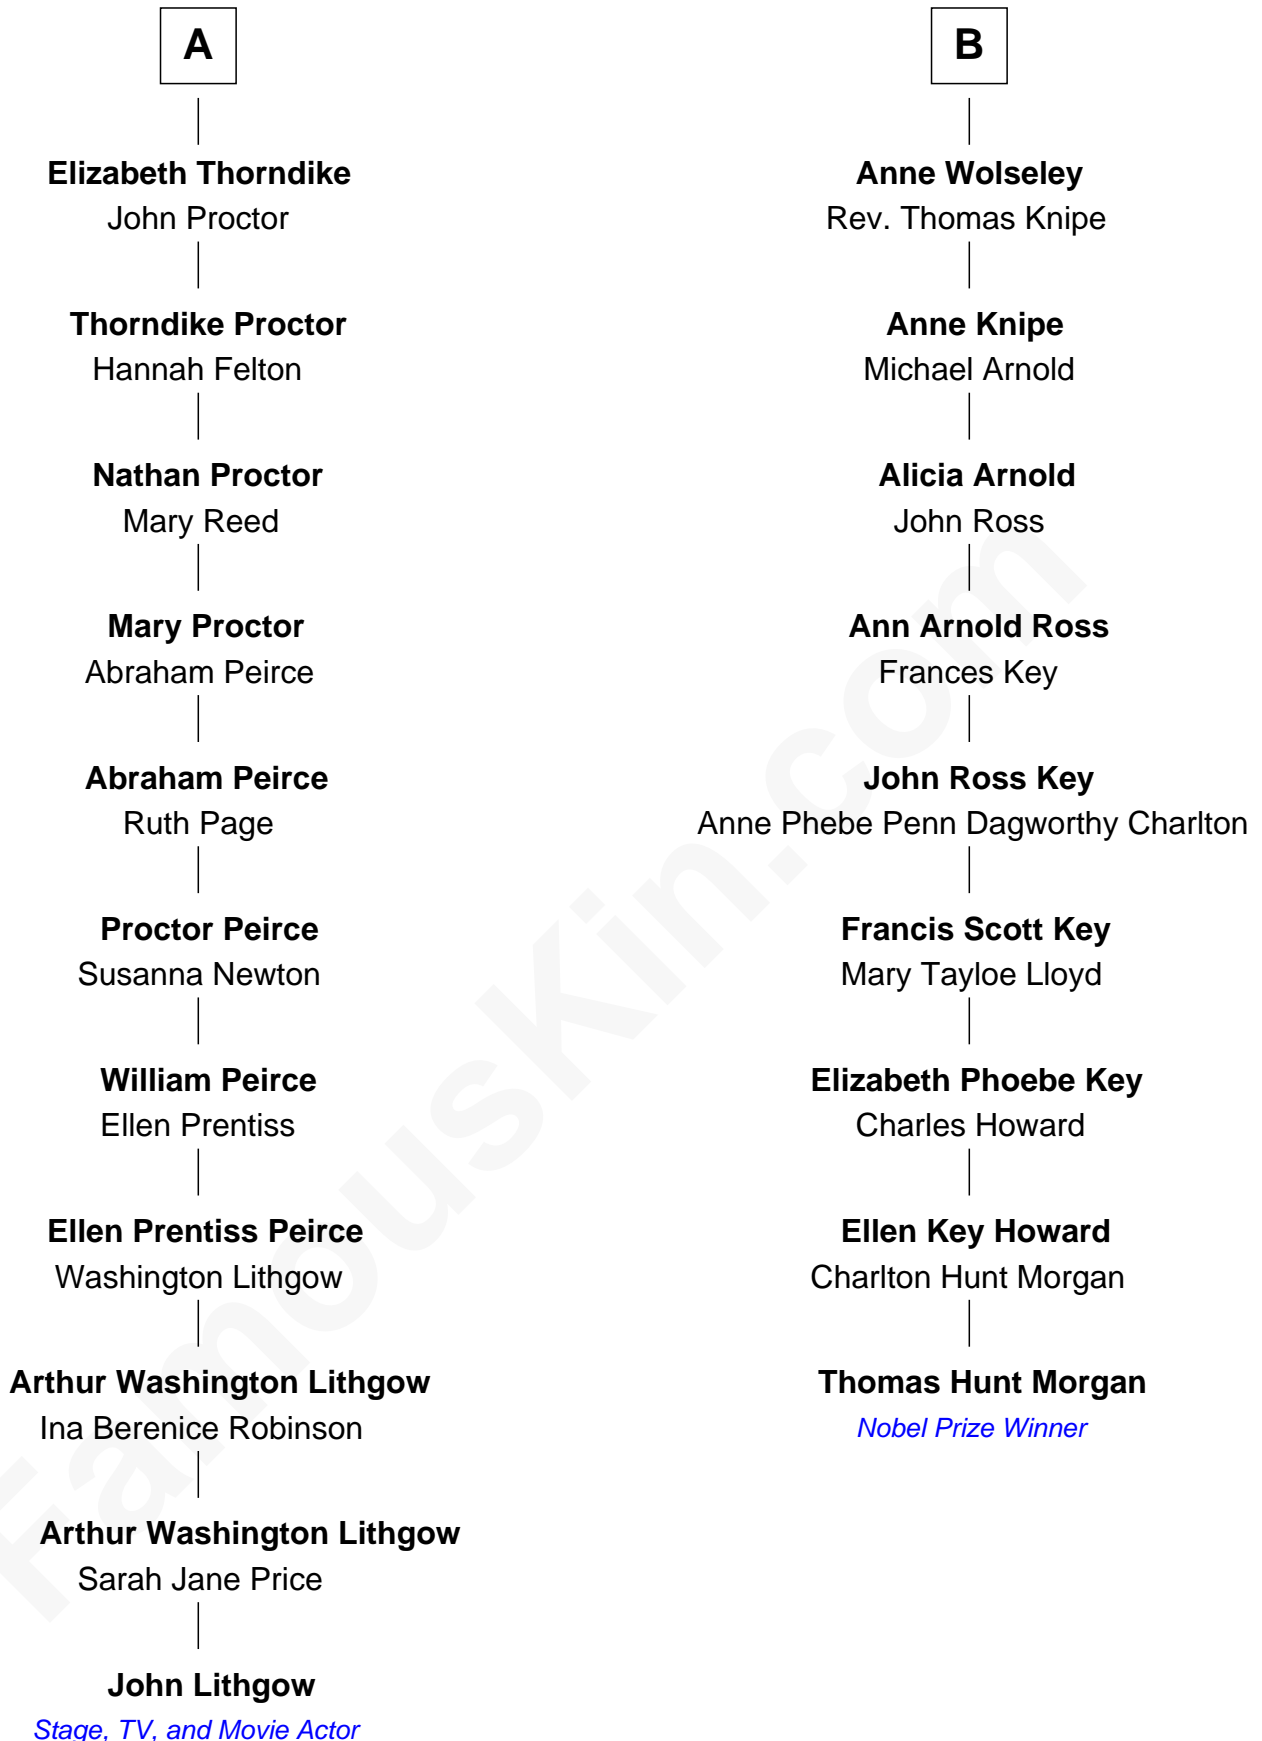

# FamousKin.com Relationship Chart of

**John Lithgow**

*Stage, TV, and Movie Actor*

15th cousin 2 times removed of

**Thomas Hunt Morgan**

*Nobel Prize Winner in Physiology or Medicine*

John Lithgow photo by [David Shankbone](#) (CC BY-SA 3.0)