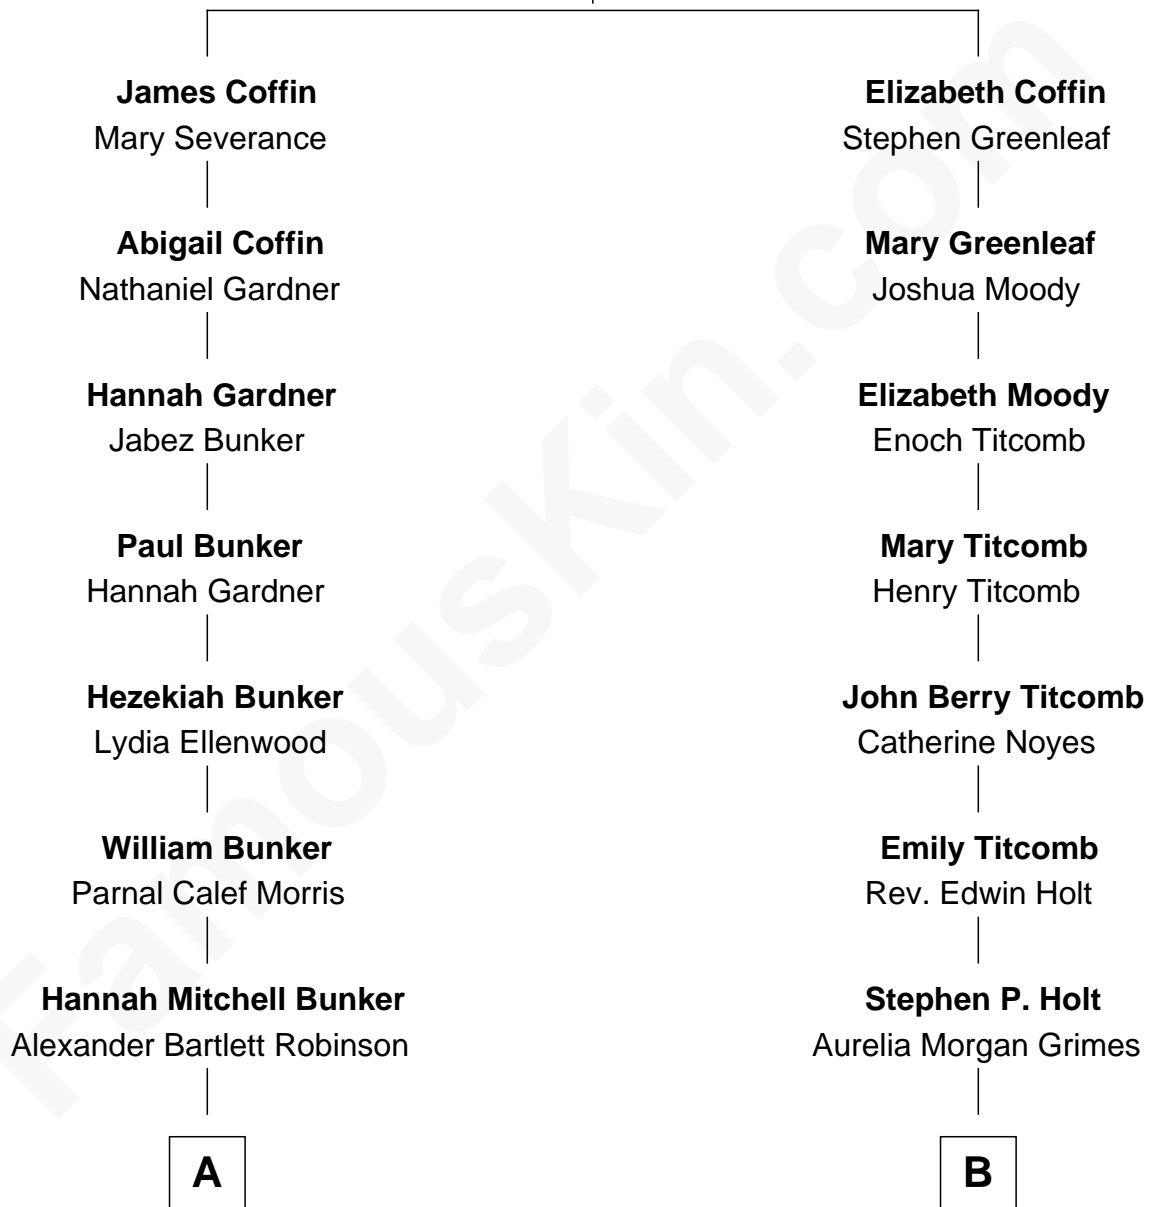

FamousKin.com Relationship Chart of

John Lithgow

Stage, TV, and Movie Actor

10th cousin of

Linda Hamilton

TV and Movie Actress

Tristram Coffin

Dionis Stevens

A

Edwin B. Robinson
Melvina Amanda Knowles

Ina Berenice Robinson
Arthur Washington Lithgow

Arthur Washington Lithgow
Sarah Jane Price

John Lithgow
Stage, TV, and Movie Actor

B

Taylor Holt
Frances Kyle

Dr. Richard Huckstep Holt
Mildred Alberta Derby