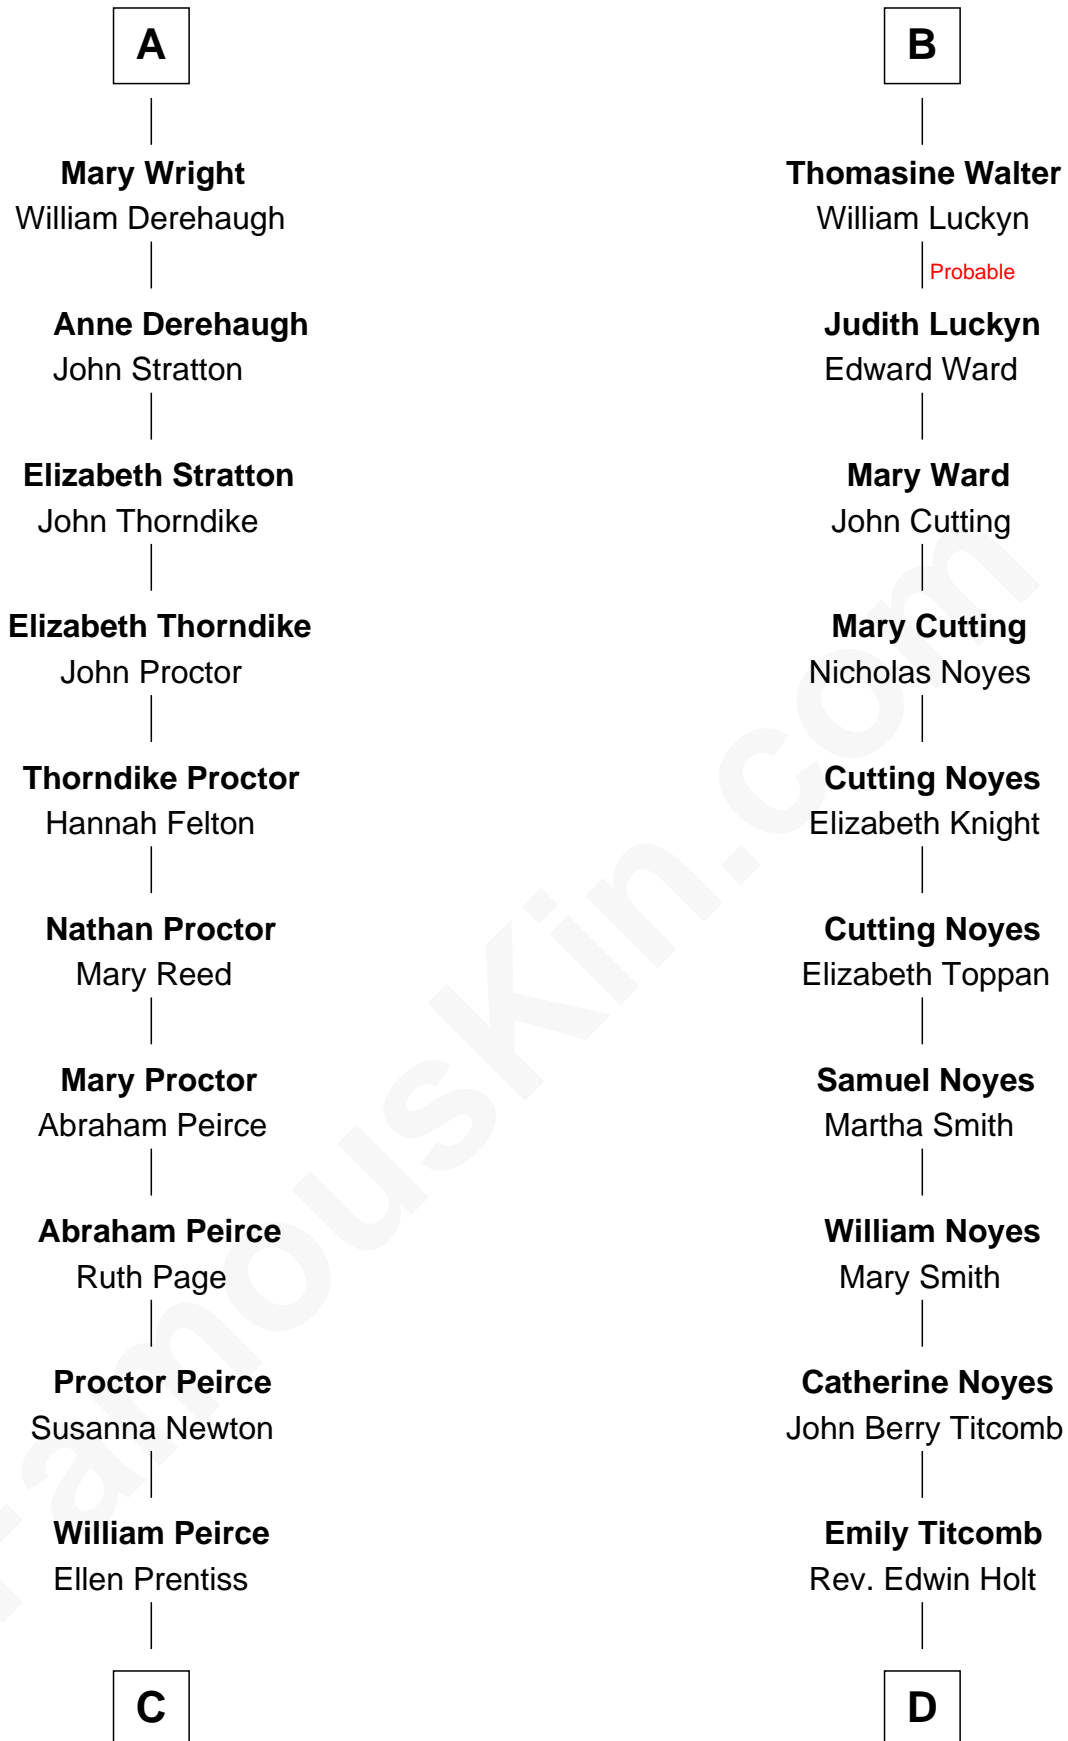

FamousKin.com Relationship Chart of

John Lithgow

Stage, TV, and Movie Actor

20th cousin 1 time removed of

Linda Hamilton

TV and Movie Actress

Sir John Howard

Alice de Bois

C

Ellen Prentiss Peirce

Washington Lithgow

Arthur Washington Lithgow

Ina Berenice Robinson

Arthur Washington Lithgow

Sarah Jane Price

John Lithgow

Stage, TV, and Movie Actor

D

Stephen P. Holt

Aurelia Morgan Grimes

Taylor Holt

Frances Kyle

Dr. Richard Huckstep Holt

Mildred Alberta Derby