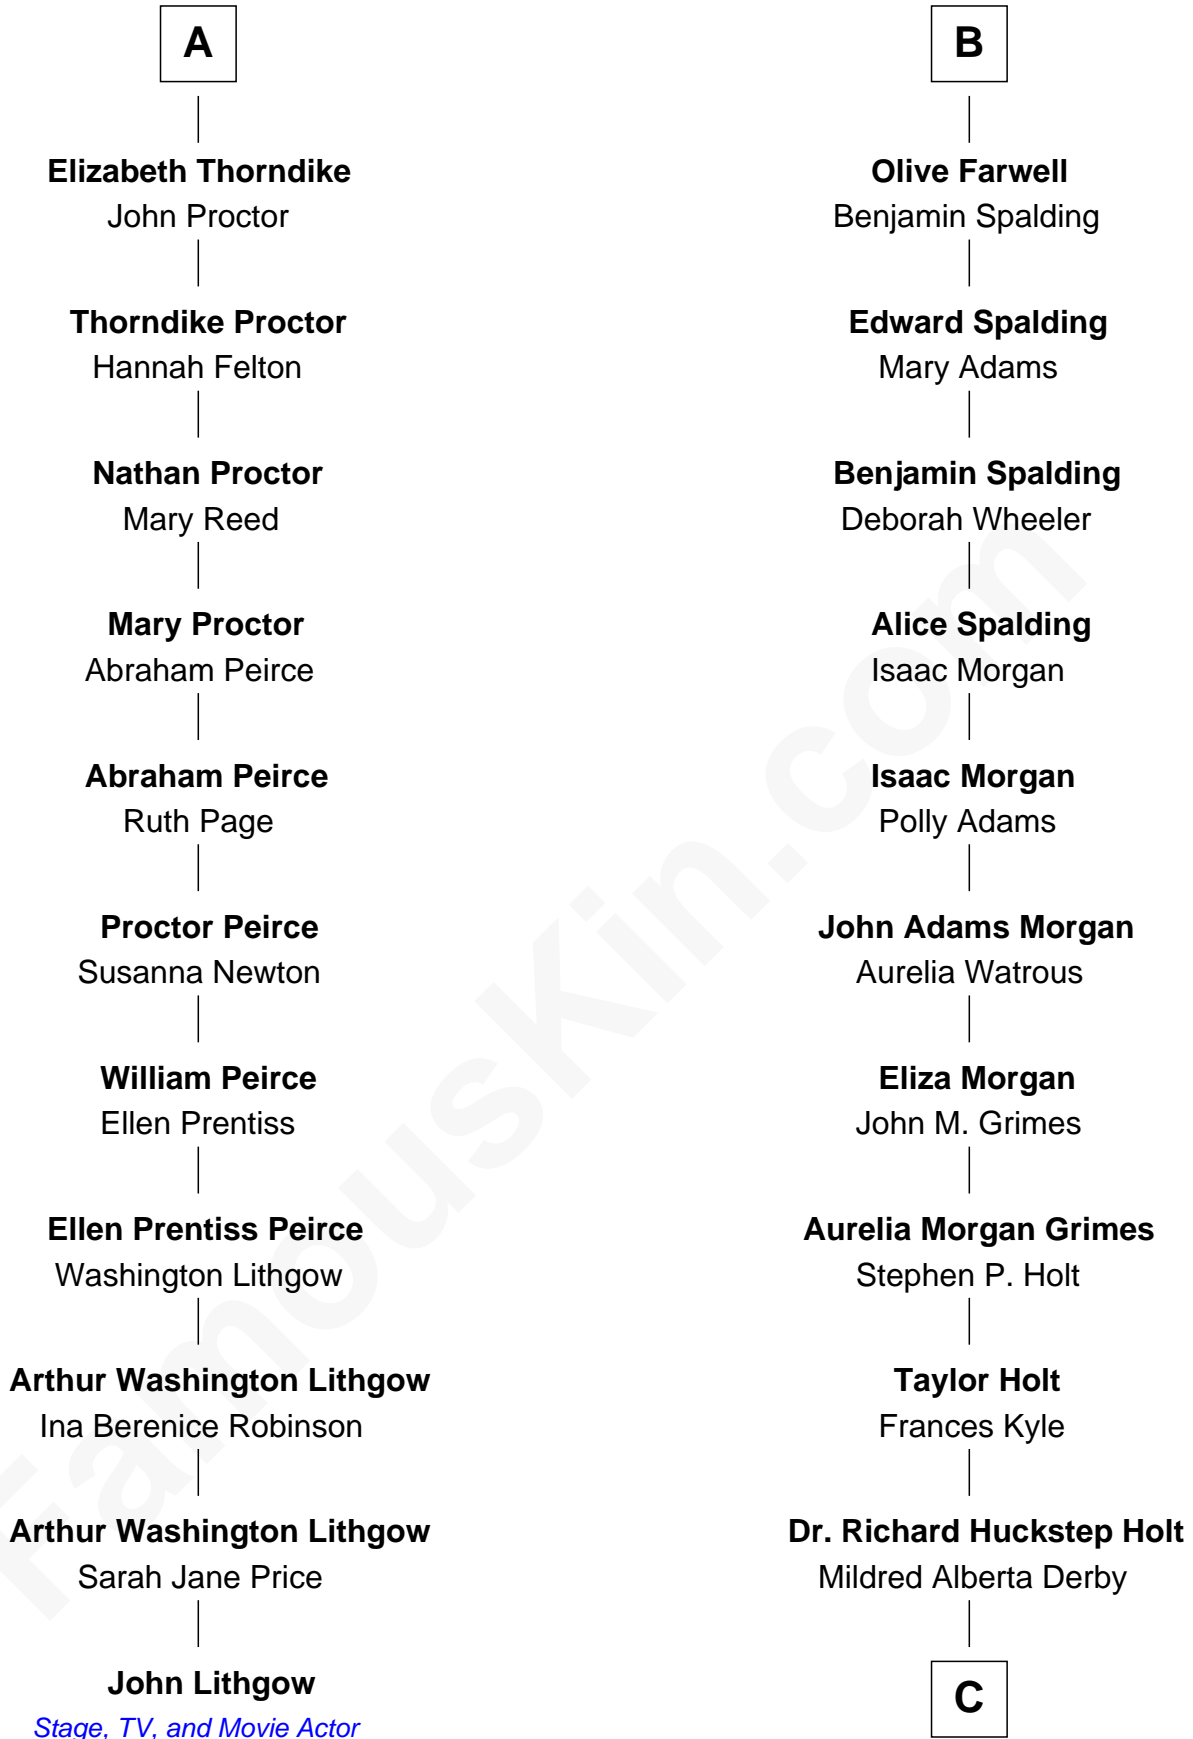

FamousKin.com Relationship Chart of

John Lithgow

Stage, TV, and Movie Actor

17th cousin 1 time removed of

Linda Hamilton

TV and Movie Actress

Sir Roger Wentworth

Margery Despencer