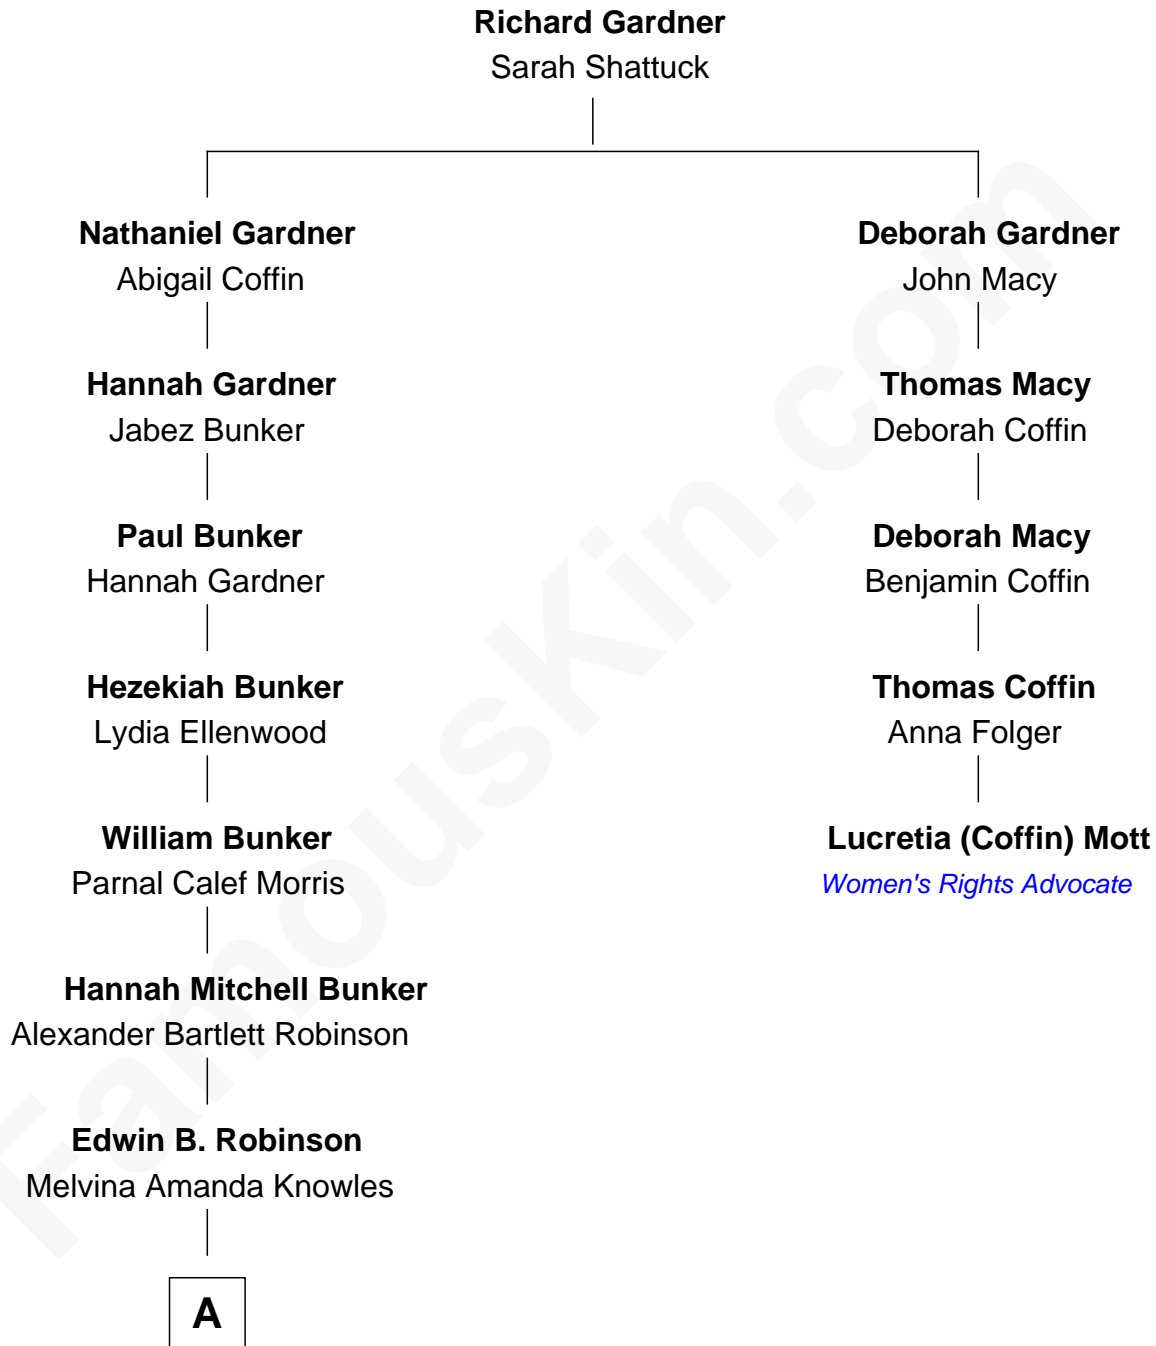

FamousKin.com Relationship Chart of

John Lithgow

Stage, TV, and Movie Actor

4th cousin 5 times removed of

Lucretia (Coffin) Mott

Abolitionist and Women's Rights Advocate

A

Ina Berenice Robinson
Arthur Washington Lithgow

Arthur Washington Lithgow
Sarah Jane Price

John Lithgow
Stage, TV, and Movie Actor

FamousKin.com