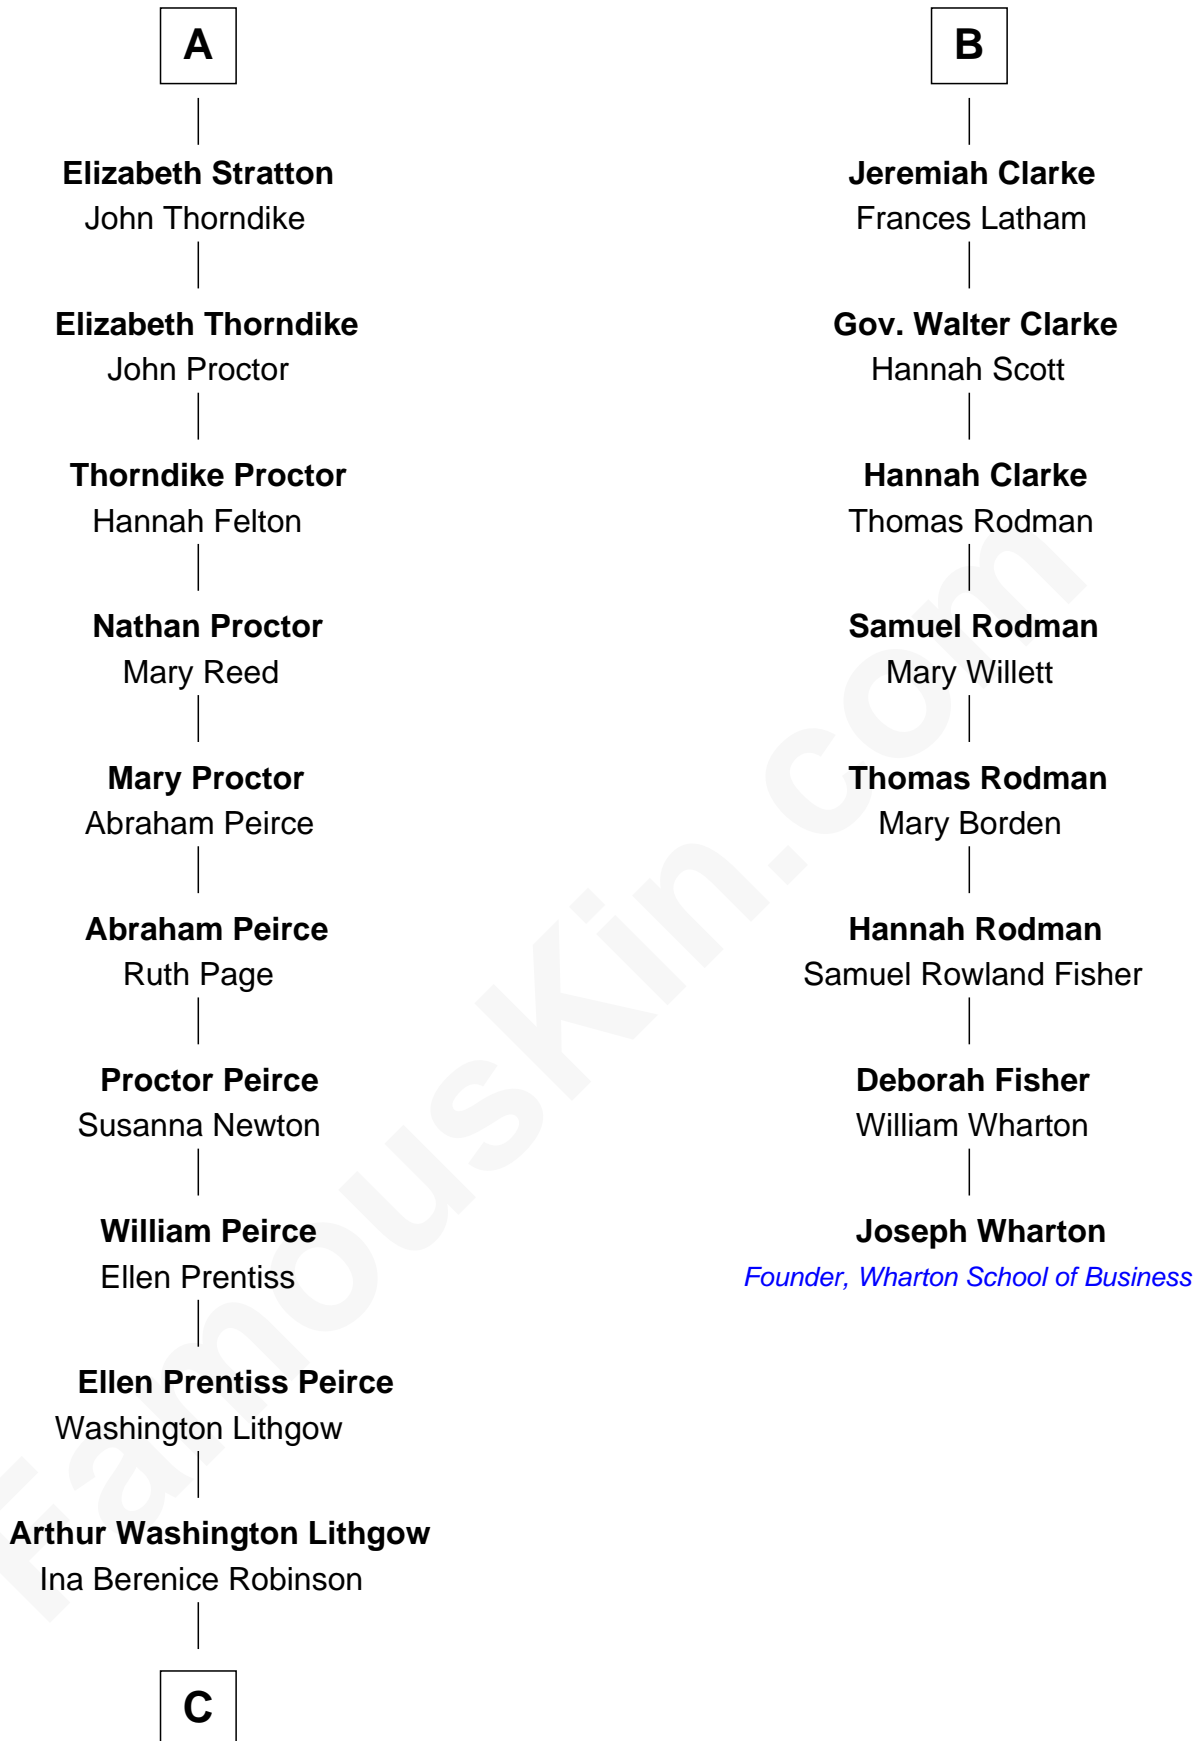

# FamousKin.com Relationship Chart of

**John Lithgow**

*Stage, TV, and Movie Actor*

14th cousin 4 times removed of

**Joseph Wharton**

*Founder of the Wharton School of Business*

**C**

—  
**Arthur Washington Lithgow**

Sarah Jane Price

—  
**John Lithgow**

*Stage, TV, and Movie Actor*

FamousKin.com