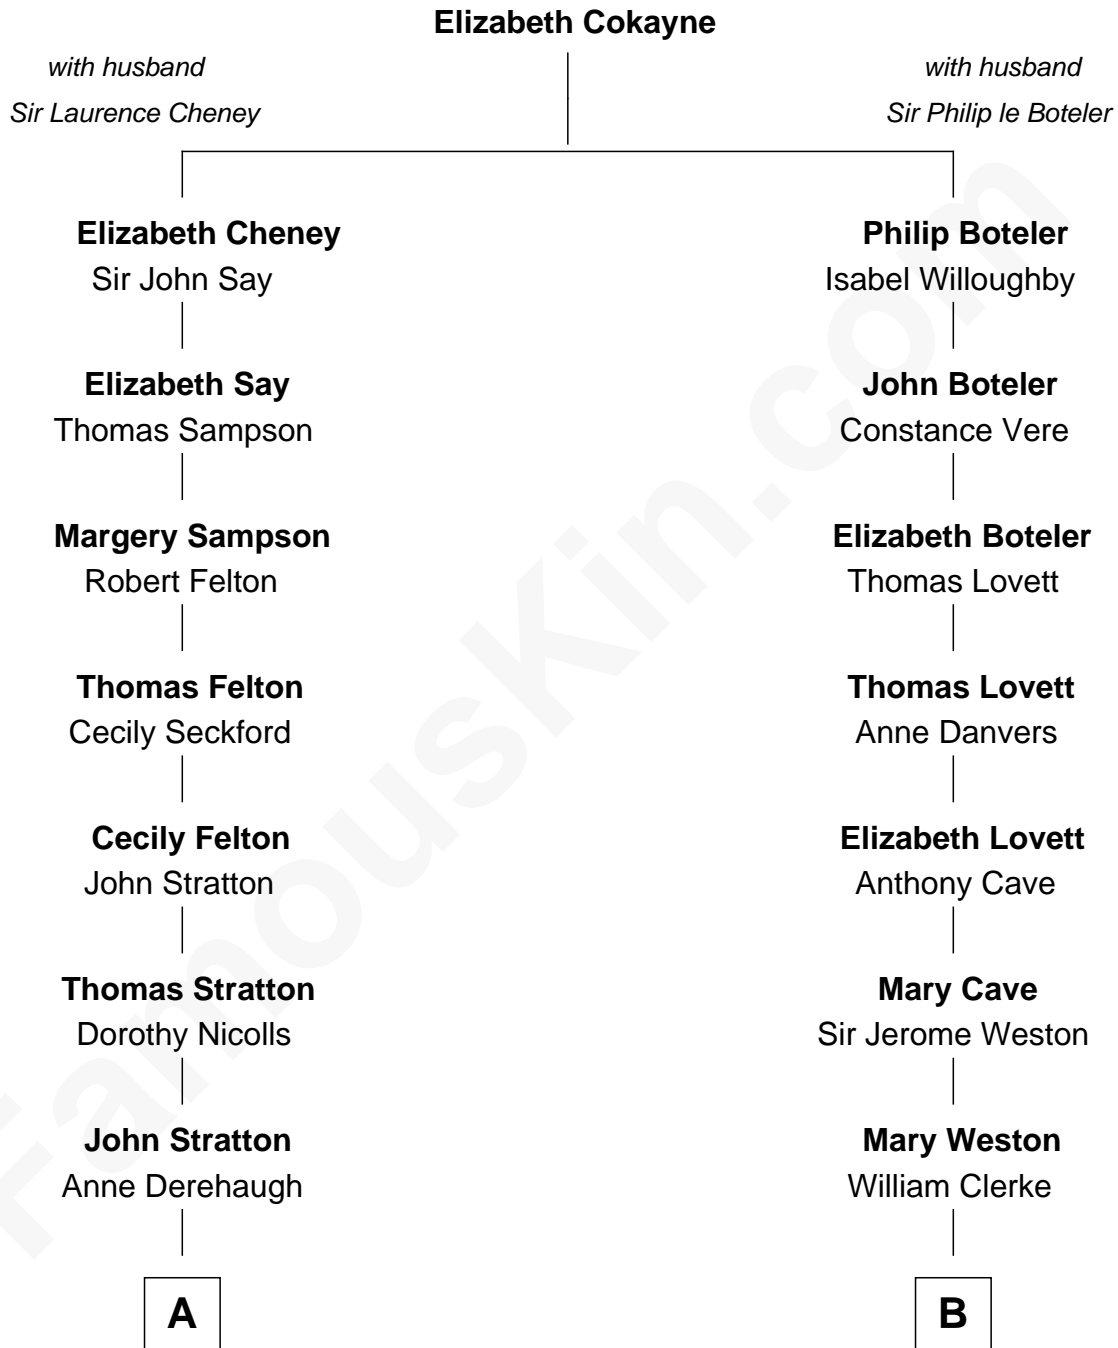

# FamousKin.com Relationship Chart of

**John Lithgow**

*Stage, TV, and Movie Actor*

14th cousin 4 times removed of

**Joseph Wharton**

*Founder of the Wharton School of Business*

**C**

—  
**Arthur Washington Lithgow**

Sarah Jane Price

—  
**John Lithgow**

*Stage, TV, and Movie Actor*

FamousKin.com