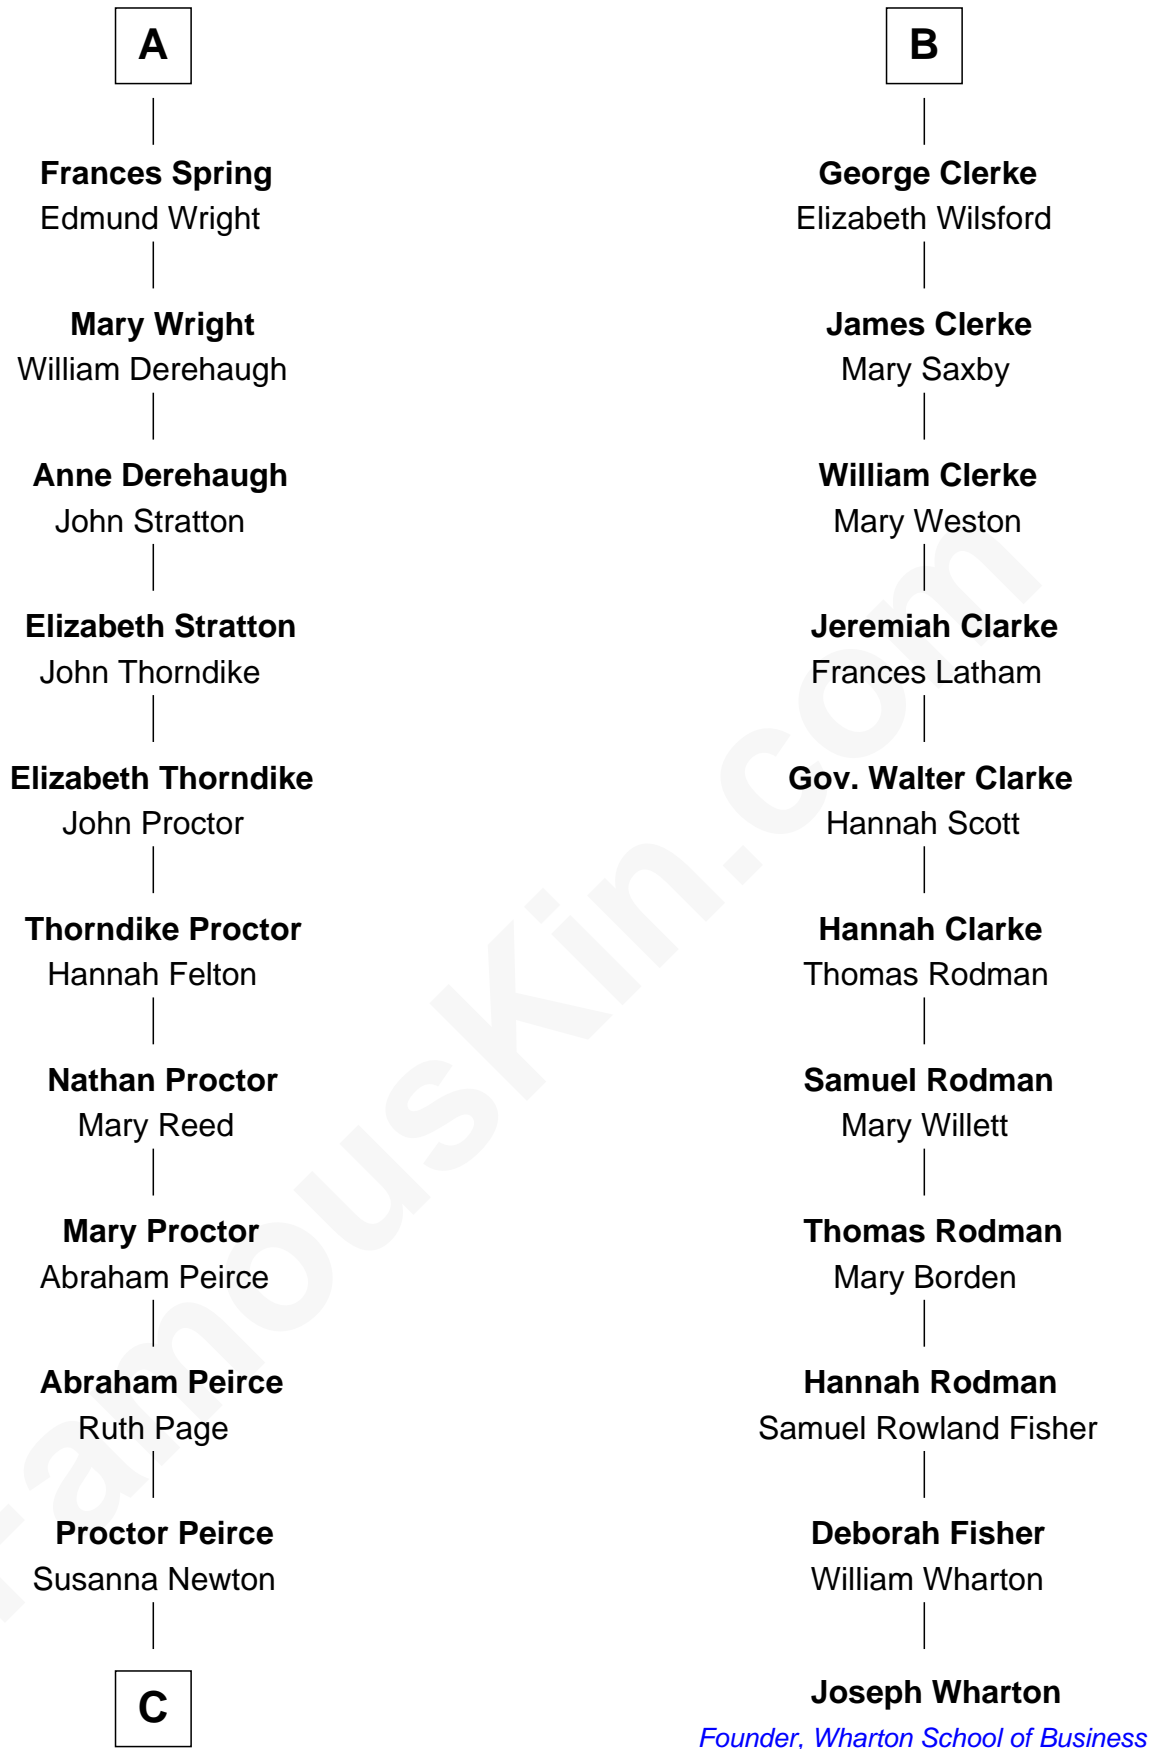

# FamousKin.com Relationship Chart of

**John Lithgow**

*Stage, TV, and Movie Actor*

17th cousin 4 times removed of

**Joseph Wharton**

*Founder of the Wharton School of Business*

**Bartholomew de Badlesmere**

Margaret de Clare

**Margaret de Badlesmere**

Sir John de Tibetot

**Sir Robert de Tibetot**

Margaret Deincourt

**Elizabeth de Tibetot**

Sir Philip le Despencer

**Margery Despencer**

**Elizabeth Freville**

Sir Thomas Ferrers

**Sir Henry Ferrers**

Margaret Heckstall

**Elizabeth Ferrers**

James Clerke

**B**

**C**

**William Peirce**

Ellen Prentiss

**Ellen Prentiss Peirce**

Washington Lithgow

**Arthur Washington Lithgow**

Ina Berenice Robinson

**Arthur Washington Lithgow**

Sarah Jane Price