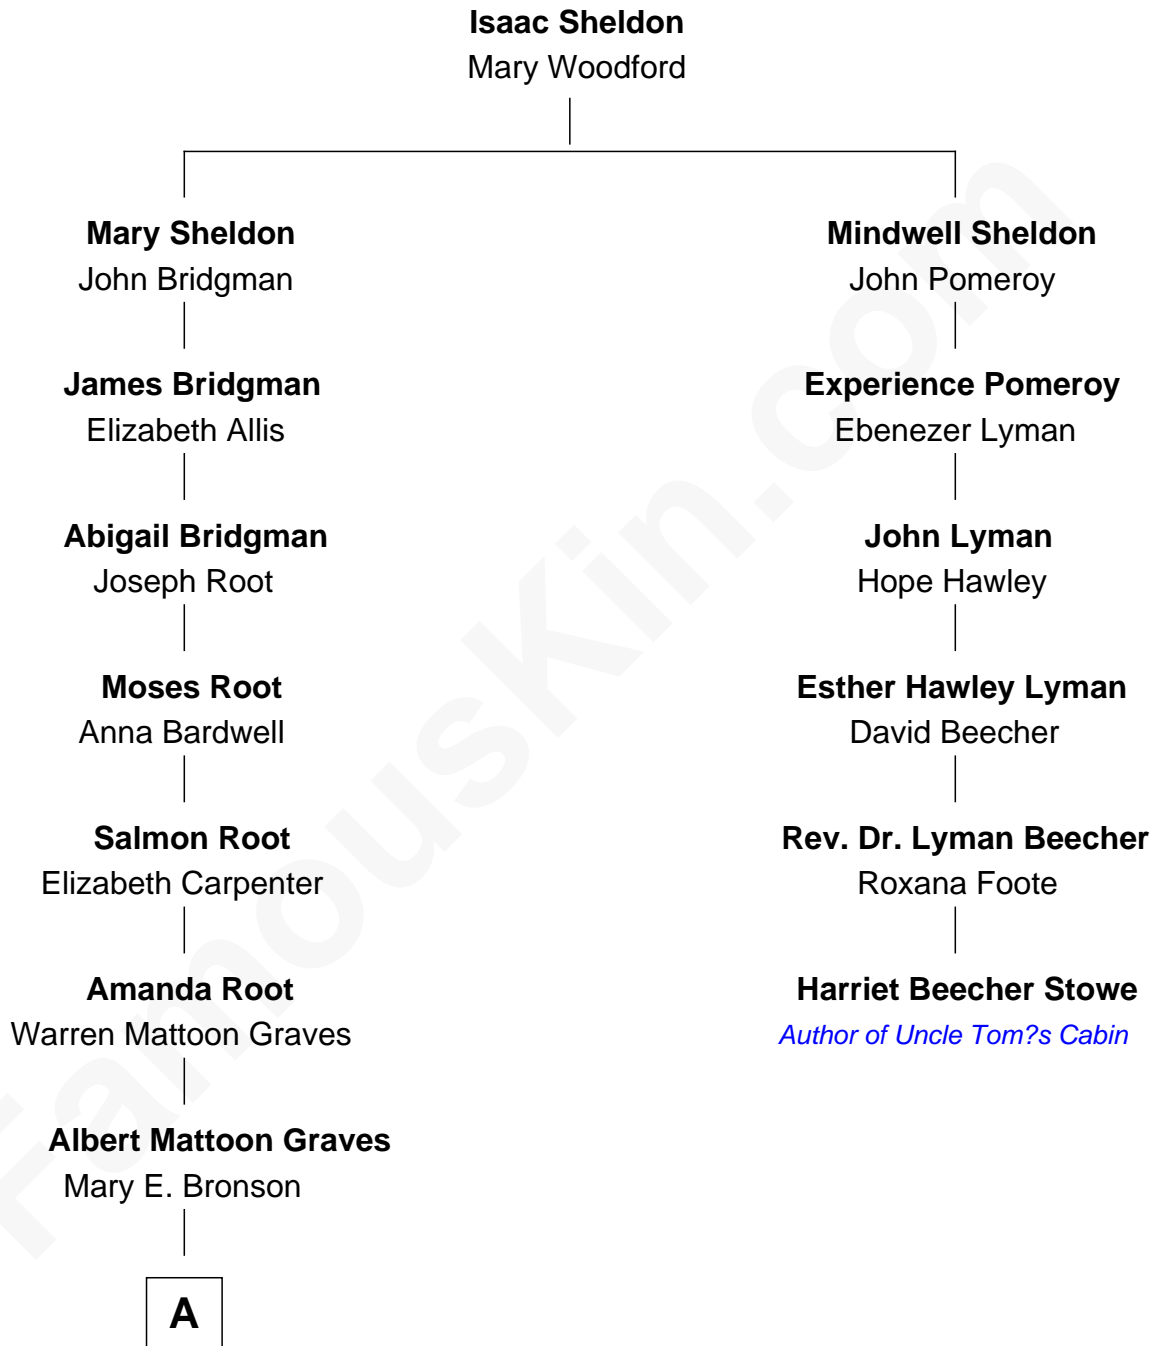

# FamousKin.com Relationship Chart of

**John Lithgow**

*Stage, TV, and Movie Actor*

5th cousin 4 times removed of

**Harriet Beecher Stowe**

*Author of Uncle Tom's Cabin*

A

—  
**Eva Bronson Graves**

Rev. Orlo Josiah Price

—  
**Sarah Jane Price**

Arthur Washington Lithgow

—  
**John Lithgow**

*Stage, TV, and Movie Actor*