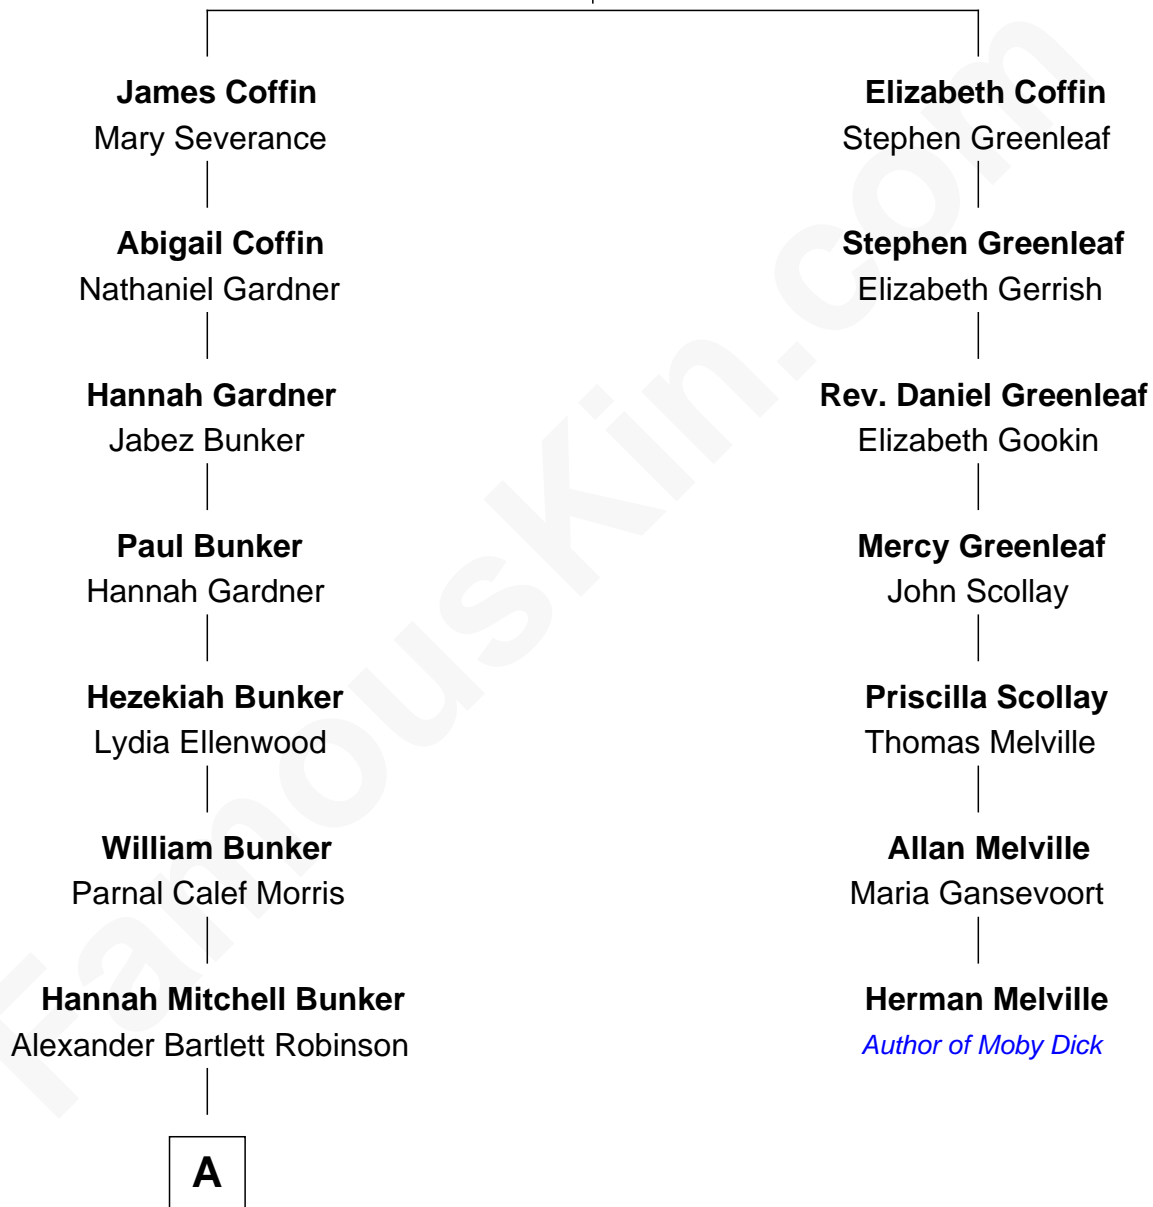

# FamousKin.com Relationship Chart of

**John Lithgow**

*Stage, TV, and Movie Actor*

6th cousin 4 times removed of

**Herman Melville**

*Author of Moby Dick*

**Tristram Coffin**

Dionis Stevens

**A**

—  
**Edwin B. Robinson**  
Melvina Amanda Knowles

—  
**Ina Berenice Robinson**  
Arthur Washington Lithgow

—  
**Arthur Washington Lithgow**  
Sarah Jane Price

—  
**John Lithgow**  
*Stage, TV, and Movie Actor*